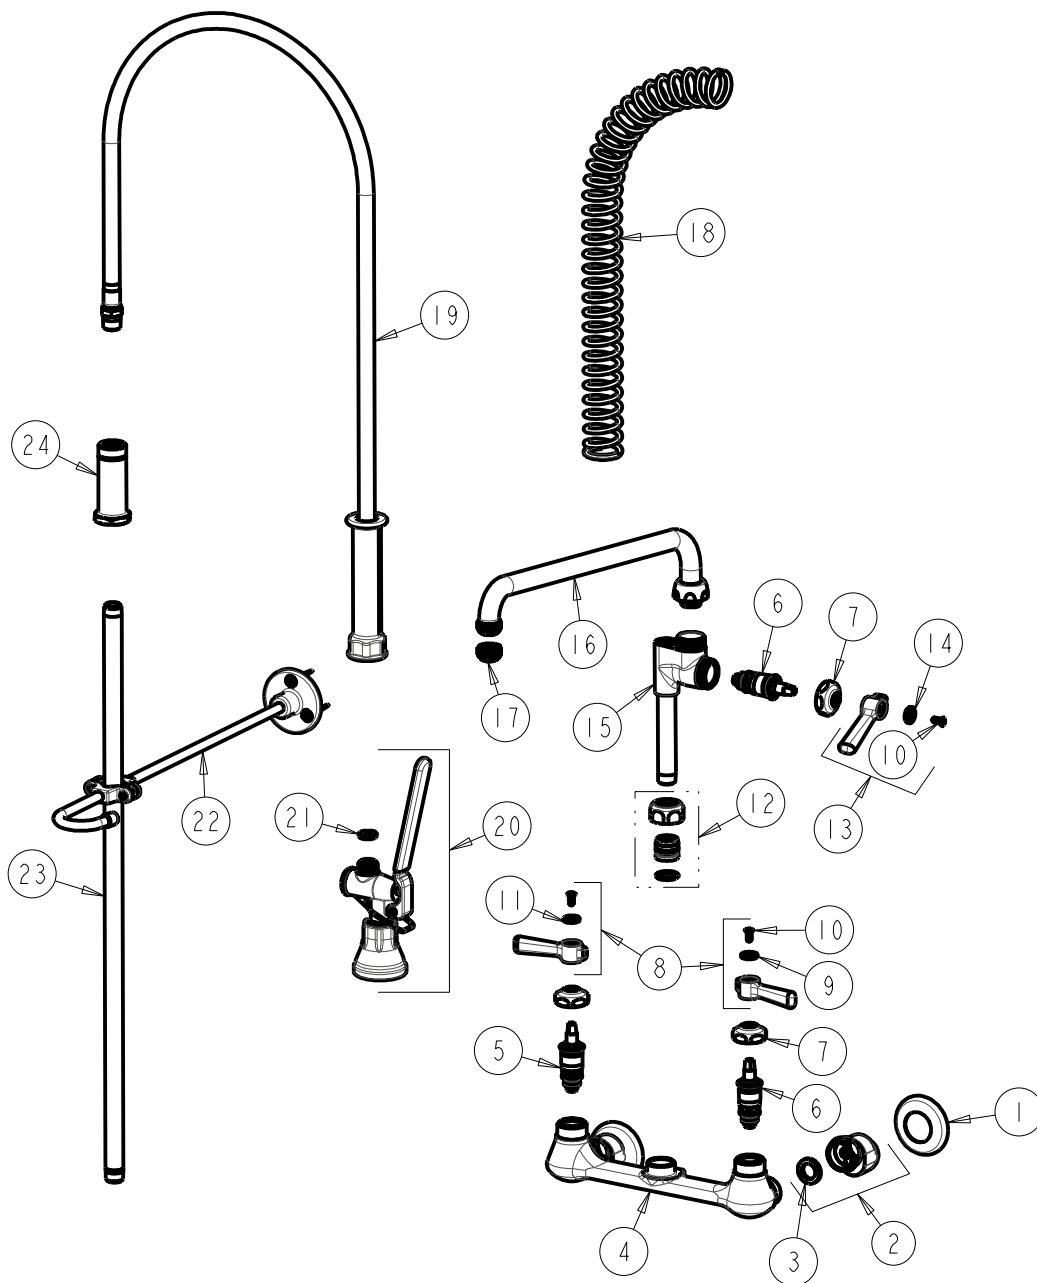

CHICAGO FAUCETS
a Geberit company

2100 South Clearwater Drive
Des Plaines, IL 60018
Phone: 847-803-5000
Fax: 847-803-5454
www.chicagofaucets.com

REPAIR PARTS

FITTING NO.

510-GC613AL15ABCP

SUBMITTED MODEL NO.

ITEM NO.

BY: JAR DATE: 01-29-13

CHK: *JAR* REV:

FOR TECHNICAL ASSISTANCE
1-800-TEC-TRUE (1-800-832-8783)

ITEM	PART NO.	DESCRIPTION	ITEM	PART NO.	DESCRIPTION
1	1-055JKCP	FLANGE	13	369-PLJKCP	PLAIN LEVER HANDLE
2	GCJKABCP	ARM ASSEMBLY 'GC' WITH WASHER	14	633-223JKNF	INDEX BUTTON (WHITE)
3	1-011JKNF	WASHER, .97 X .62 X .12	15	-----	VALVE BODY (NOT SOLD SEPARATELY)
4	-----	VALVE BODY (NOT SOLD SEPARATELY)	16	L15LESSE3JKCP	SPOUT
5	1-100XTJKABNF	QUATURN CARTRIDGE (LH)	17	E1JKABRCF	QUIXTOP OUTLET
6	1-099XTJKABNF	QUATURN CARTRIDGE (RH)	18	919-014JKCP	SPRING
7	1-214JKCP	CAP	19	83-44ABNF	44" HOSE AND HANDLE ASSEMBLY
8	369-PRJKCP	LEVER HANDLE ASSEMBLY (PAIR)	20	90-LABCP	PRE-RINSE VALVE, LOW FLOW
9	633-123JKNF	INDEX BUTTON (BLUE)	21	919-243JKNF	GASKET, .685 X .375 X .125
10	420-010JKRCF	SCREW, 10-32 UNC PH 1/2	22	902-MHJKCP	PIPE STRAP AND HOOK ASSEMBLY
11	633-023JKNF	INDEX BUTTON (RED)	23	919-039JKABCP	3/8" NPT X 23" RISER
12	143-PPJKABNF	PRE-PACK	24	919-038JKABCP	GUIDE SHANK