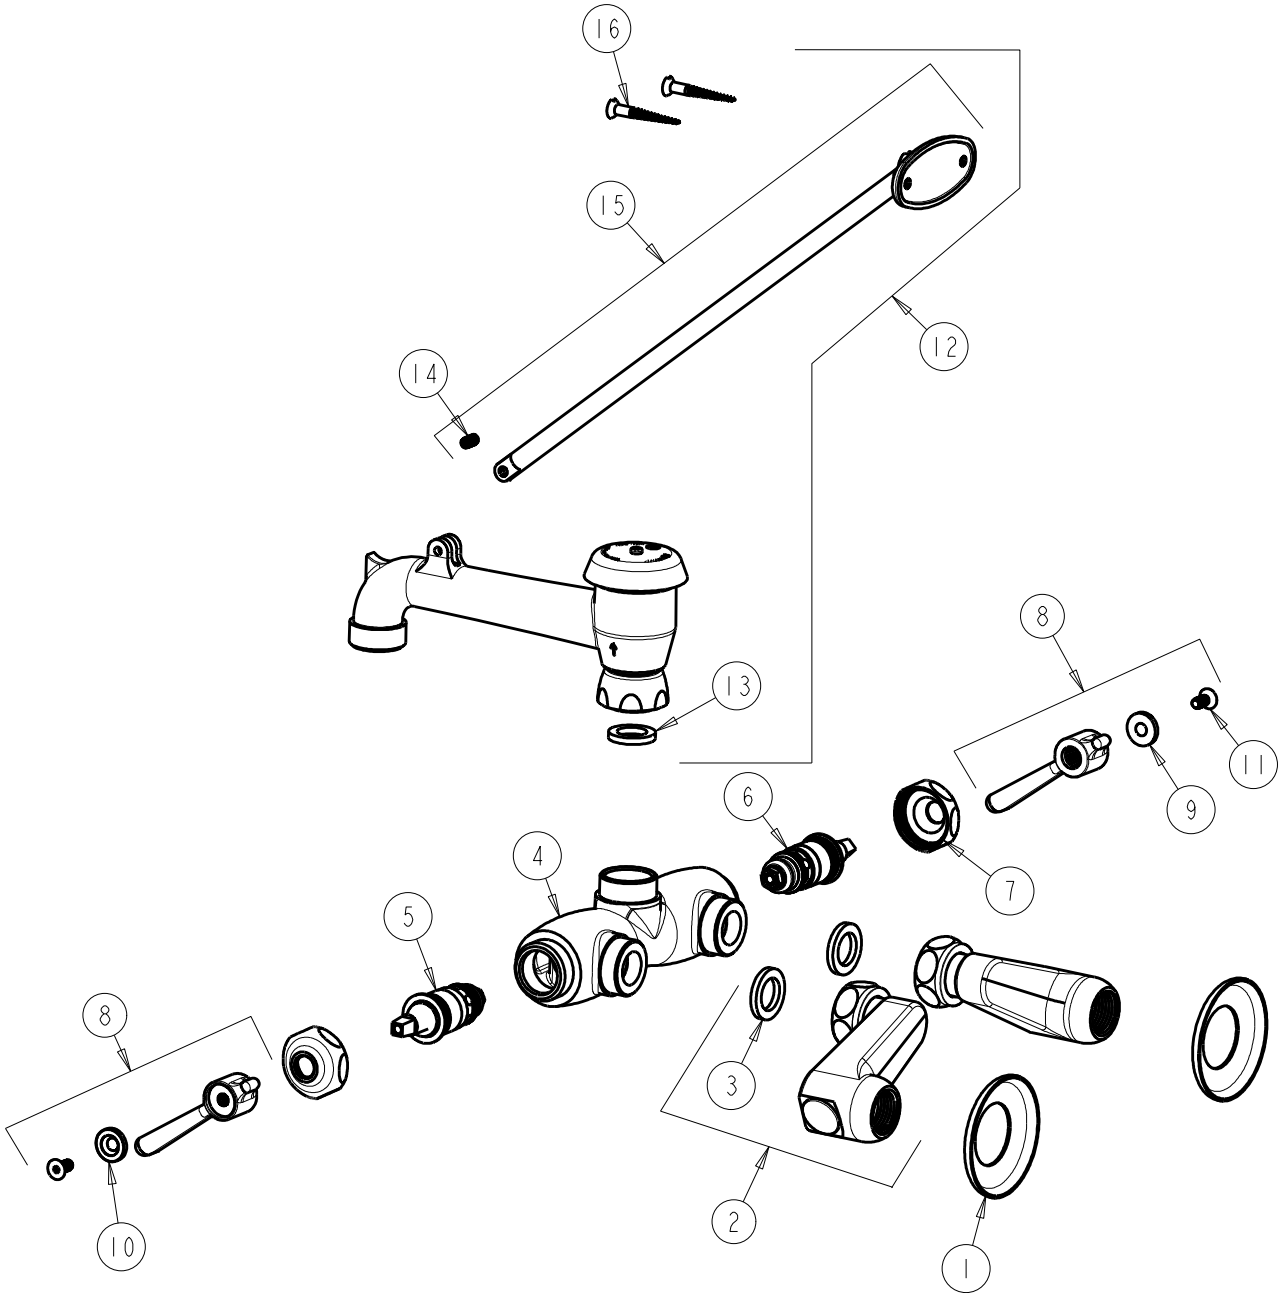

**CHICAGO FAUCETS**

a Geberit company

2100 South Clearwater Drive  
Des Plaines, IL 60018  
Phone: 847-803-5000  
Fax: 847-803-5454  
www.chicagofaucets.com

**REPAIR PARTS**

FITTING NO.

**445-VBRRCF**

SUBMITTED MODEL NO.

BY: SID DATE: 10-14-11

CHK: *AK* REV: 02-04-15

ITEM NO.

**FOR TECHNICAL ASSISTANCE**  
1-800-TEC-TRUE (1-800-832-8783)

ITEM	PART NO.	DESCRIPTION	ITEM	PART NO.	DESCRIPTION
1	1-055JKCP	FLANGE	9	633-023JKNF	INDEX BUTTON (RED)
2	RJKABRCF	SUPPLY ARM WITH BUILT-IN SHUT-OFF	10	633-123JKNF	INDEX BUTTON (BLUE)
3	1-011JKABNF	WASHER, .97 X .62 X .12	11	420-020JKNF	SCREW, 1/8 FLAT HEX HEAD X 1/2
4	-----	VALVE BODY (NOT SOLD SEPARATELY)	12	897-SJKRCF	VB SPOUT w/ BRACE ROD
5	1-099XTJKABNF	QUATURN CARTRIDGE (RH)	13	340-004JKABNF	CELCON WASHER
6	1-100XTJKABNF	QUATURN CARTRIDGE (LH)	14	665-116JKNF	SET SCREW
7	1-214JKCP	CAP	15	897-018JKCP	BRACE ROD ASSEMBLY 12"
8	369-PRJKCP	HANDLE, 2-3/8" LEVER (PAIR)	16	173-006JKCP	FLAT HEAD WOOD SCREW