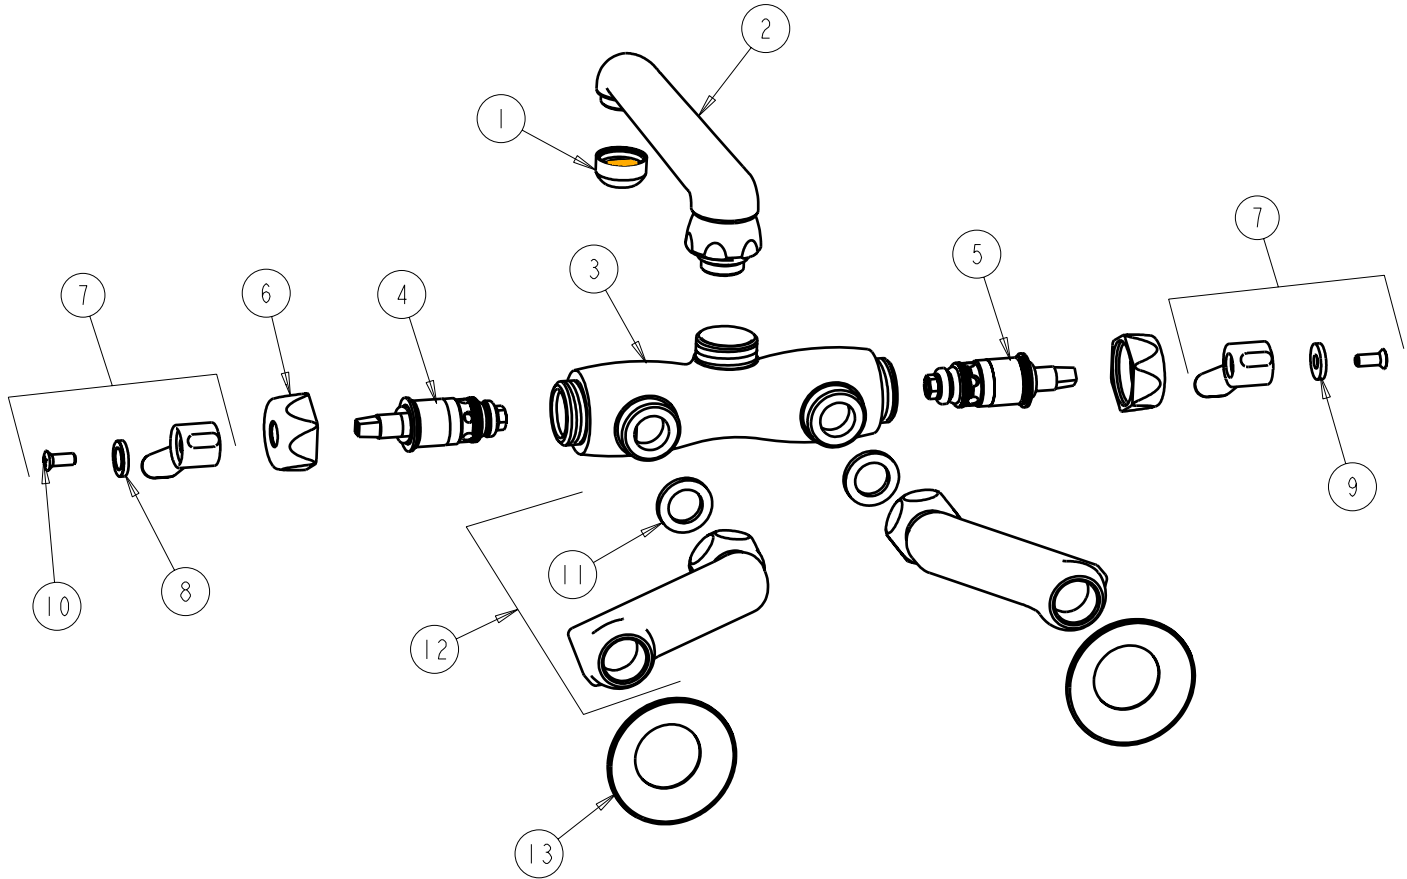

PARTS LIST

BY: SID
CHK'D: *[Signature]*

FINISH: AS SPECIFIED
DATE: 06-25-07

445-E1

REV:

ITEM	PART NO.	DESCRIPTION	ITEM	PART NO.	DESCRIPTION
1	E1JKRCF	OUTLET	8	633-123JKNF	INDEX BUTTON (BLUE)
2	S6JKCP	FOR PARTS SEE S6	9	633-023JKNF	INDEX BUTTON (RED)
3	-----	VALVE BODY (NOT SOLD SEPARATELY)	10	420-010JKRCF	SCREW, 10-32UNC PH 1/2
4	1-099XTJKNF	QUATURN UNIT (RH)	11	1-011JKNF	WASHER
5	1-100XTJKNF	QUATURN UNIT (LH)	12	HJKCP	'H' ARM ASSEMBLY w/WASHER
6	444-005JKCP	CAP NUT	13	1-055JKCP	FLANGE
7	369-PRJKCP	LEVER HANDLE ASSEMBLY (PAIR)			