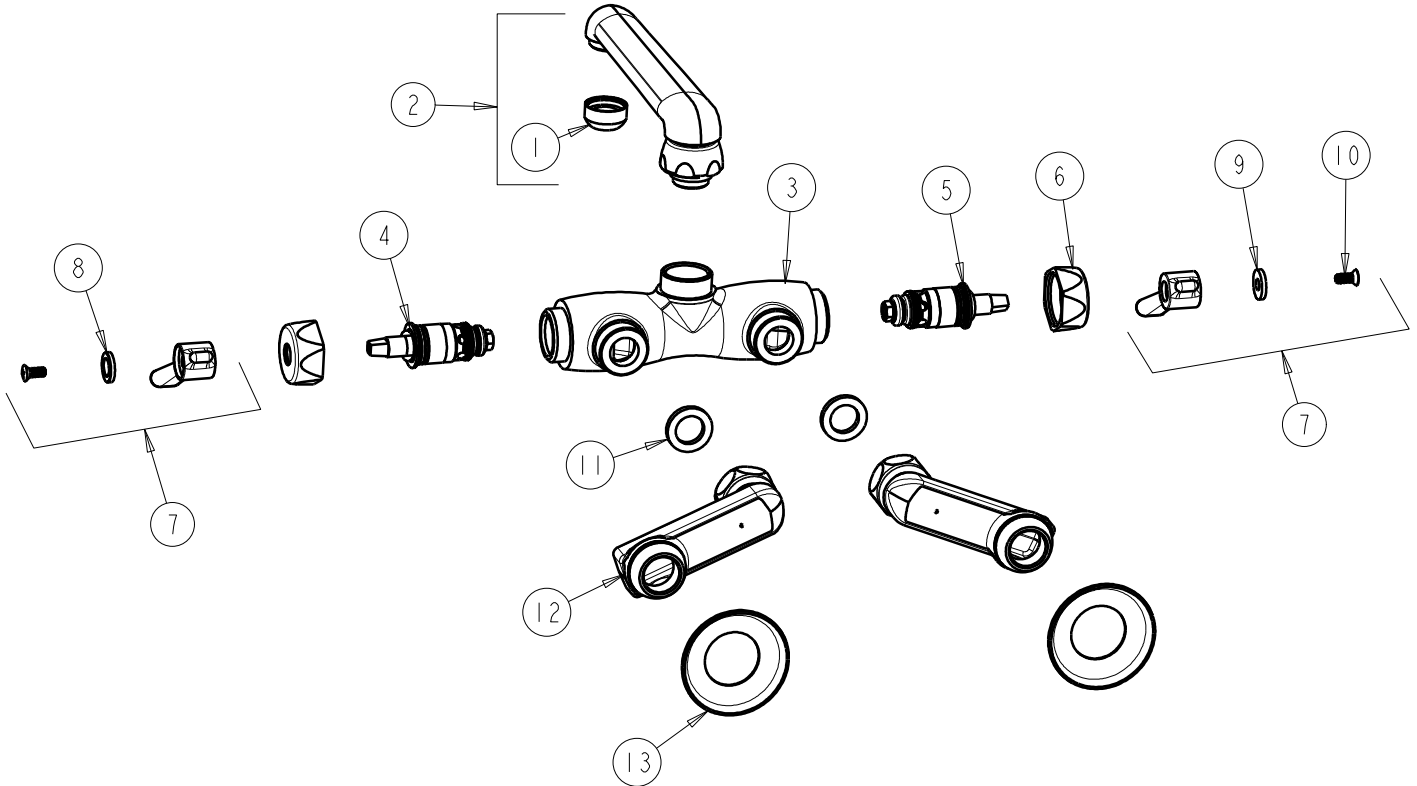

**CHICAGO FAUCETS**  
a Geberit company

2100 South Clearwater Drive  
Des Plaines, IL 60018  
Phone: 847-803-5000  
Fax: 847-803-5454  
www.chicagofaucets.com

**REPAIR PARTS**

FITTING NO.

**445-E1ABCP**

SUBMITTED MODEL NO.

ITEM NO.

**FOR TECHNICAL ASSISTANCE**  
1-800-TEC-TRUE (1-800-832-8783)

BY: SID DATE: 05-12-09

CHK: *[Signature]* REV: 08-27-10

ITEM	PART NO.	DESCRIPTION	ITEM	PART NO.	DESCRIPTION
1	E1JKRCF	QUIXTOP OUTLET	8	633-123JKNF	INDEX BUTTON (BLUE)
2	S6E1JKCP	FOR PARTS SEE S6E1JKCP	9	633-023JKNF	INDEX BUTTON (RED)
3	---	VALVE BODY (NOT SOLD SEPARATELY)	10	420-010JKRCF	SCREW, 10-32 UNC PH 1/2
4	1-099XTJKABNF	QUATURN UNIT (RH)	11	1-011JKNF	WASHER, .97 X .62 X .12
5	1-100XTJKABNF	QUATURN UNIT (LH)	12	---	'H' ARM ASSEMBLY w/WASHER
6	444-005JKCP	CAP	13	1-055JKCP	FLANGE
7	369-PRJKCP	LEVER HANDLE ASSEMBLY (PAIR)			