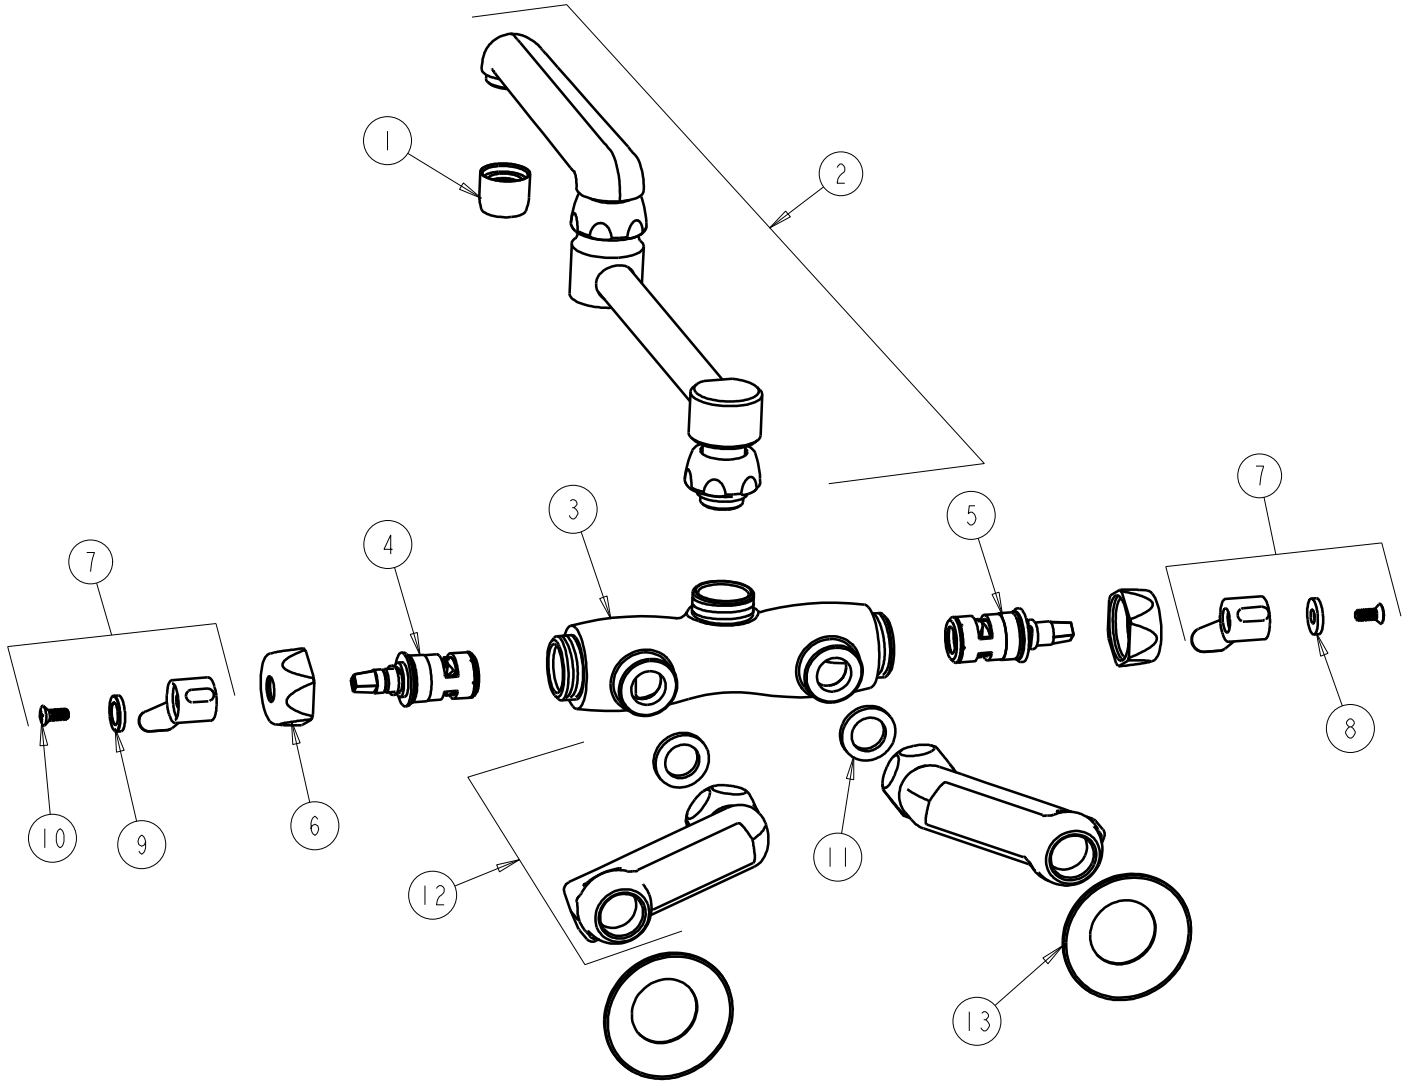

CHICAGO FAUCETS
a Geberit company

2100 South Clearwater Drive
Des Plaines, IL 60018
Phone: 847-803-5000
Fax: 847-803-5454
www.chicagofaucets.com

REPAIR PARTS

BY: SID DATE: 09-24-09
CHK: *[Signature]* REV:

FITTING NO.
445-DJ13XKCP
SUBMITTED MODEL NO.

FOR TECHNICAL ASSISTANCE
1-800-TEC-TRUE (1-800-832-8783)

ITEM NO.

ITEM	PART NO.	DESCRIPTION	ITEM	PART NO.	DESCRIPTION
1	E3JKCP	SOFTFLO AERATOR OUTLET	8	633-023JKNF	INDEX BUTTON (RED)
2	DJ13JKCP	FOR PARTS SEE DJ13JKCP	9	633-123JKNF	INDEX BUTTON (BLUE)
3	---	VALVE BODY (NOT SOLD SEPARATELY)	10	420-010JKRCF	SCREW, 10-32 UNC PH 1/2
4	1-099XKJKNF	RH CERAMIC QUATURN UNIT	11	1-011JKNF	WASHER, .97 X .62 X .12
5	1-100XKJKNF	LH CERAMIC QUATURN UNIT	12	HJKCP	'H' ARM ASSEMBLY w/WASHER
6	444-005JKCP	CAP	13	1-055JKCP	FLANGE
7	369-PRJKCP	LEVER HANDLE ASSEMBLY (PAIR)			