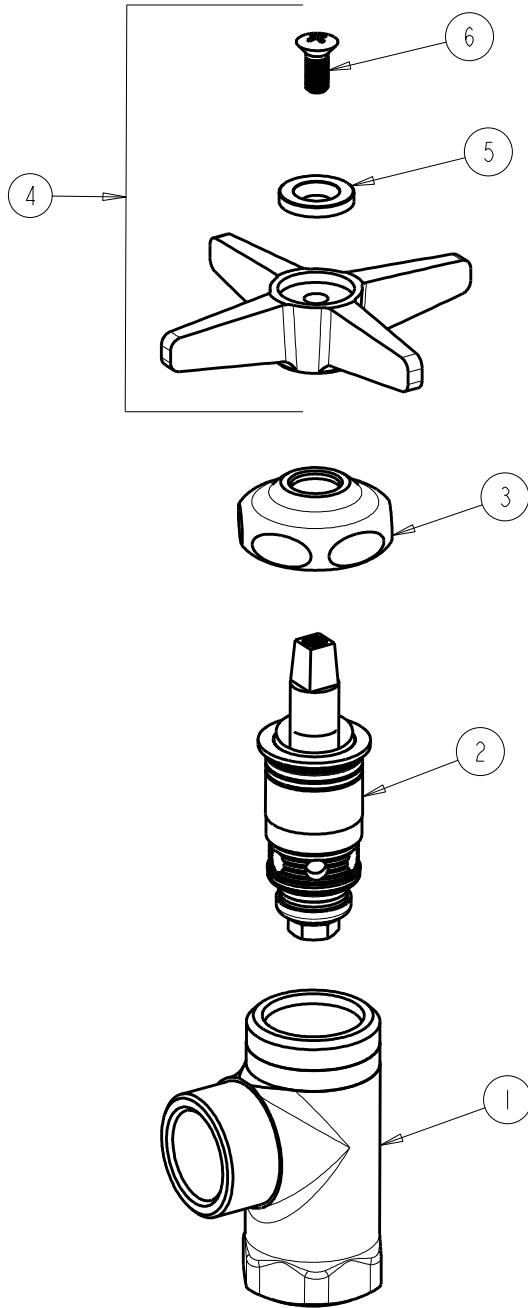

**REPAIR PARTS**

BY: SID DATE: 10-18-11

CHK:  REV:

FITTING NO.

**442-ABCP**

SUBMITTED MODEL NO.

ITEM NO.

ITEM	PART NO.	DESCRIPTION
1	---	VALVE BODY (NOT SOLD SEPERATELY)
2	217-XTLHJKABNF	CARTRIDGE, SLO-COMPRESSION
3	1-214JKCP	CAP
4	633-PLJKCP	4-ARM CROSS HANDLE
5	633-223JKNF	INDEX BUTTON (WHITE)
6	420-010JKRCF	SCREW, 10-32 UNC PH 1/2