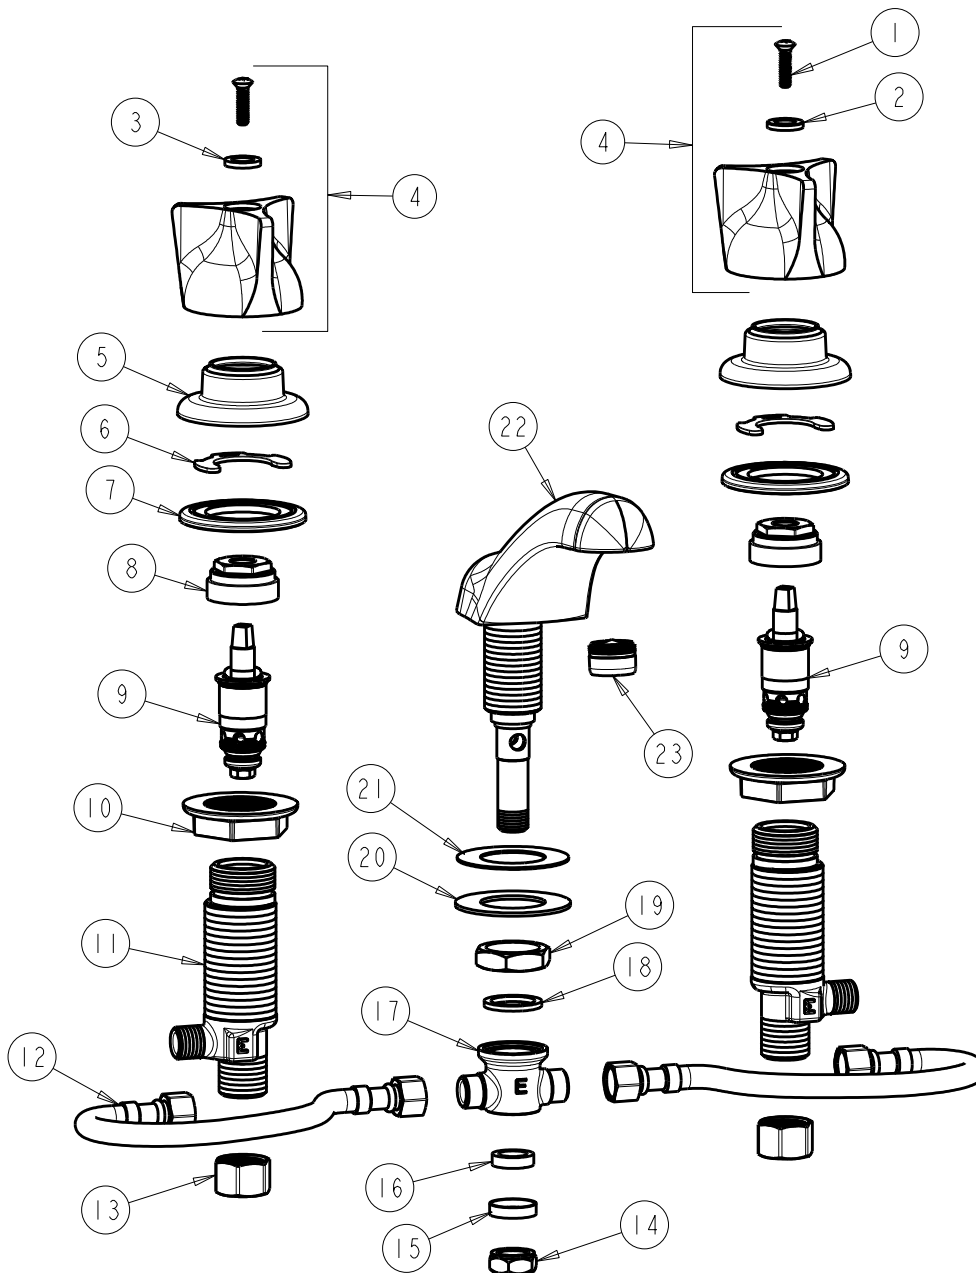

CHICAGO FAUCETS
a Geberit company

2100 South Clearwater Drive
Des Plaines, IL 60018
Phone: 847-803-5000
Fax: 847-803-5454
www.chicagofaucets.com

REPAIR PARTS

FITTING NO.
404-HZ950CP
SUBMITTED MODEL NO.

FOR TECHNICAL ASSISTANCE
1-800-TEC-TRUE (1-800-832-8783)

BY: SID DATE: 07-07-11
CHK: REV:

ITEM NO.

ITEM	PART NO.	DESCRIPTION	ITEM	PART NO.	DESCRIPTION
1	250-093JKRCF	SCREW	13	49-005JKRBF	COUPLING NUT
2	633-123JKNF	INDEX BUTTON (BLUE)	14	689-013JKRBF	LOCKNUT FOR LAVATORY FITTINGS
3	633-023JKNF	INDEX BUTTON (RED)	15	250-087JKRBF	RETAINER
4	950-PRJKCP	3-WING HANDLE ASSEMBLY (PAIR)	16	1797-029JKNF	RUBBER WASHER
5	250-083JKCP	ESCUTCHEON	17	785-123JKRBF	TEE CONNECTION
6	200-009JKNF	CLIP, RETAIN	18	250-200JKNF	GASKET
7	888-026JKNF	WASHER, SEALING	19	250-054JKRBF	LOCKNUT
8	400-004JKRBF	NUT, CAP	20	50-014JKNF	STEEL WASHER
9	1-100XTJKNF	QUATURN UNIT (LH)	21	739-056JKNF	RUBBER WASHER
10	250-004JKNF	LOCKNUT	22	401-304JKCP	SPOUT ASSEMBLY
11	250-075JKRBF	BODY, VALVE	23	E12JKCP	SOFTFLO OUTLET
12	250-001KJKNF	HOSE, 3/8 X 3/8			