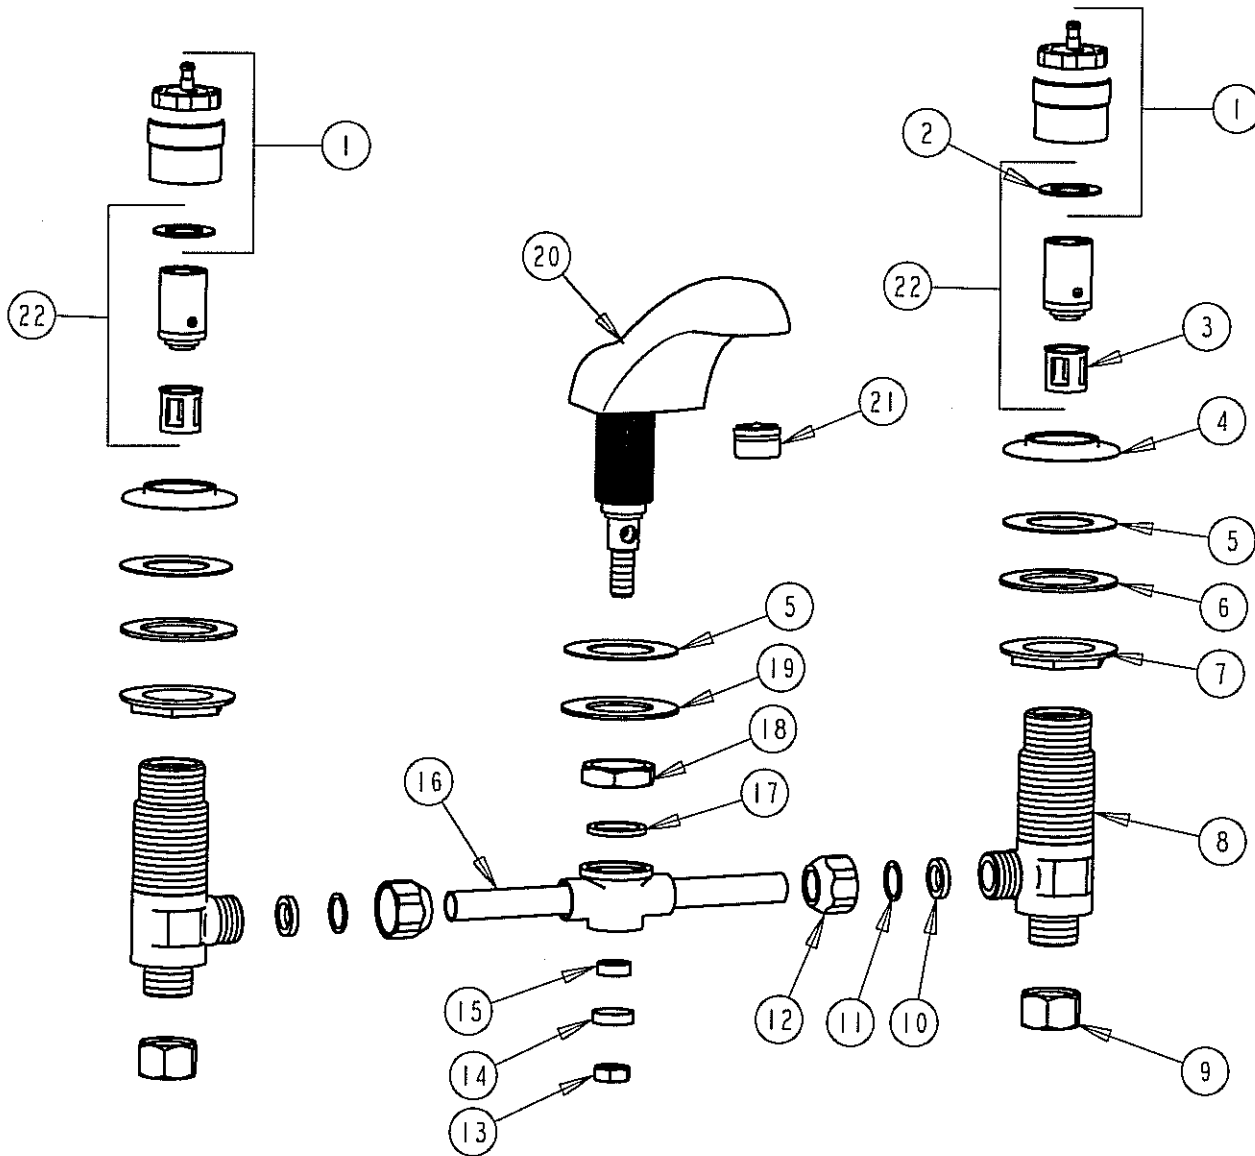

PARTS LIST

BY: SID
CHK'D: *PT*

CHICAGO FAUCETS
Last As Long As The Building

FINISH: CHROME PLATE
DATE: 08-21-02

404-665LESSHDL

ITEM NO.	PART NO.	DESCRIPTION	ITEM NO.	PART NO.	DESCRIPTION
1	665-190K	ACTUATOR ASSEMBLY	13	689-113	LOCKNUT
2	665-011	SEALING WASHER	14	250-187	RETAINER
3	667-402	MVP FILTER	15	1797-129	RUBBER WASHER
4	408-004	FLANGE	16	785-103K	TEE ASSEMBLY
5	739-056	RUBBER WASHER	17	250-200	GASKET
6	55-010	STEEL WASHER	18	250-054	LOCKNUT
7	250-004	LOCKNUT	19	50-014	STEEL WASHER
8	250-094K	VALVE BODY ASSEMBLY	20	401-301K	SPOUT ASSEMBLY
9	49-005	COUPLING NUT	21	E12	SOFTFLO OUTLET
10	200-010	RUBBER WASHER	22	671-X	METERING VALVE CARTRIDGE
11	250-027	BRASS WASHER			
12	49-031	COUPLING NUT			