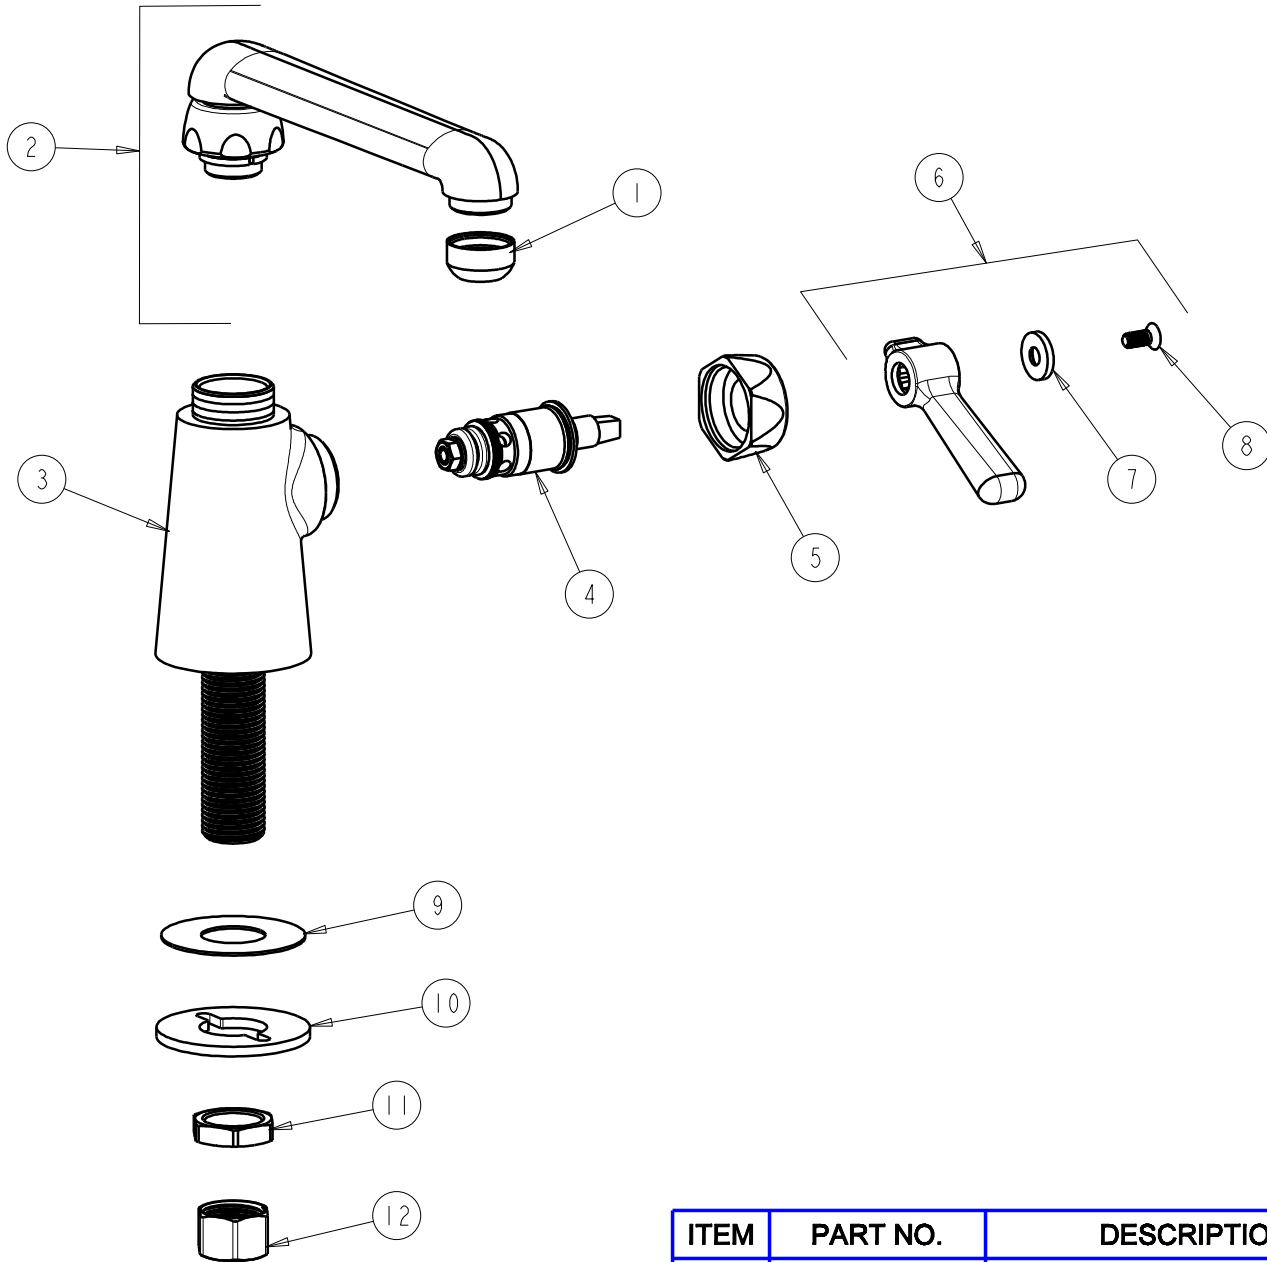

CHICAGO FAUCETS
a Geberit company

2100 South Clearwater Drive
Des Plaines, IL 60018
Phone: 847-803-5000
Fax: 847-803-5454
www.chicagofaucets.com

REPAIR PARTS

FITTING NO.

349-E1HOTCP

SUBMITTED MODEL NO.

ITEM NO.

BY: SID DATE: 08-27-09

CHK: *[Signature]* REV:

FOR TECHNICAL ASSISTANCE
1-800-TEC-TRUE (1-800-832-8783)

ITEM	PART NO.	DESCRIPTION
1	E1JKRCF	QUIXTOP OUTLET
2	S6E1JKCP	FOR PARTS SEE S6E1JKCP
3	—	BODY VALVE (NOT SOLD SEPARATELY)
4	1-099XTJKNF	QUATURN UNIT (RH)
5	444-005JKCP	CAP
6	369-HOTJKCP	LEVER HANDLE ASSEMBLY
7	633-023JKNF	INDEX BUTTON (RED)
8	420-010JKRCF	SCREW, 10-32 UNC PH 1/2
9	52-007JKNF	WASHER, RUBBER
10	807-112JKNF	WASHER
11	49-004JKRBF	LOCKNUT
12	49-005JKRBF	COUPLING NUT