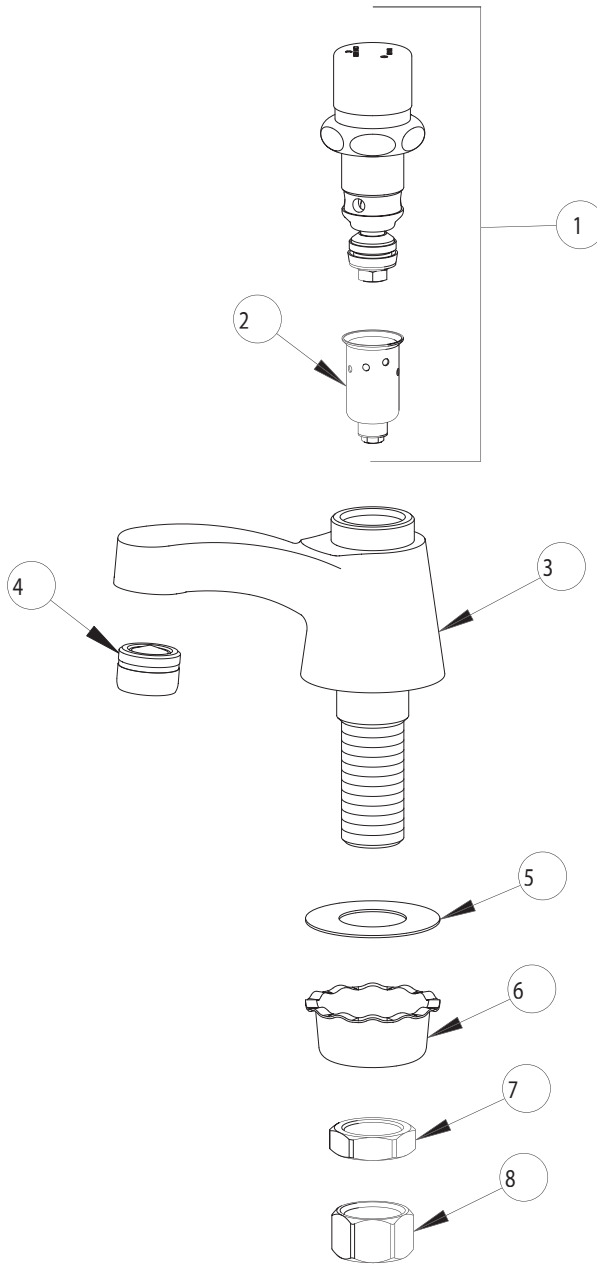

# PARTS LIST

BY: SID  
CHK'D:

FINISH:  
DATE:

AS SPECIFIED  
01-14-02

333-SLOE12COLD

ITEM NO.	PART NO.	DESCRIPTION
1	333XSLOCOLD	FOR PARTS SEE 333XSLOCOLD UNIT
2	333-073K	SLOW DASHPOT ASSEMBLY
3	-----	VALVE BODY NOT SOLD SEPARATELY
4	E12	SOFTFLO OUTLET
5	333-103	RUBBER WASHER
6	1797-114	BASIN COCK WASHER
7	49-004	LOCKNUT
8	49-005	COUPLING NUT