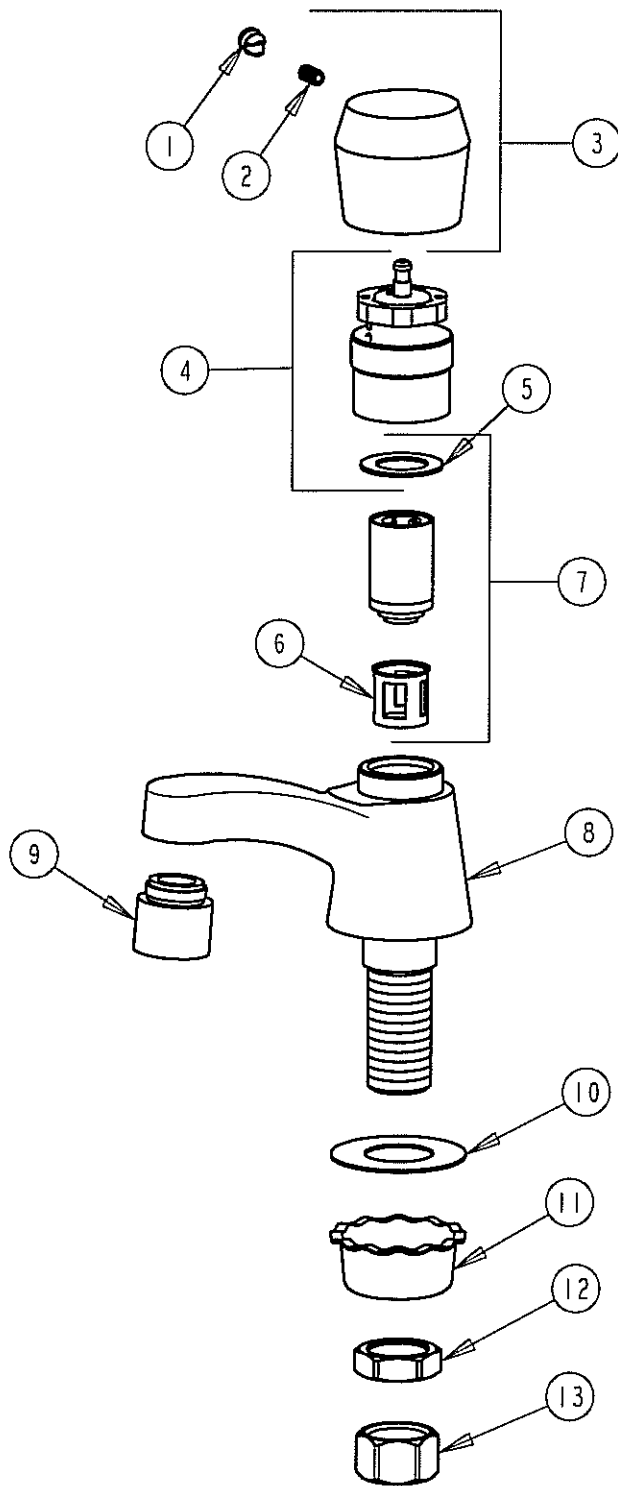

PARTS LIST

BY: SID
CHK'D: *AT*

CHICAGO FAUCETS
Last As Long As The Building

FINISH:
DATE:

AS SPECIFIED
09-30-02

333-E2805-665PSH

ITEM NO.	PART NO.	DESCRIPTION	ITEM NO.	PART NO.	DESCRIPTION
1	665-309K	BUTTONS, HOT AND COLD	8	-----	VALVE BODY NOT SOLD SEPARATELY
2	665-116	SET SCREW	9	E2805	OUTLET SPRAY
3	665-PSH	PUSH HANDLE ASSEMBLY	10	333-103	RUBBER WASHER
4	665-190K	ACTUATOR ASSEMBLY	11	1797-114	BASIN COCK WASHER
5	665-011	SEALING WASHER	12	49-004	LOCKNUT
6	667-402	MVP FILTER	13	49-005	COUPLING NUT
7	671-X	METERING VALVE CARTRIDGE			