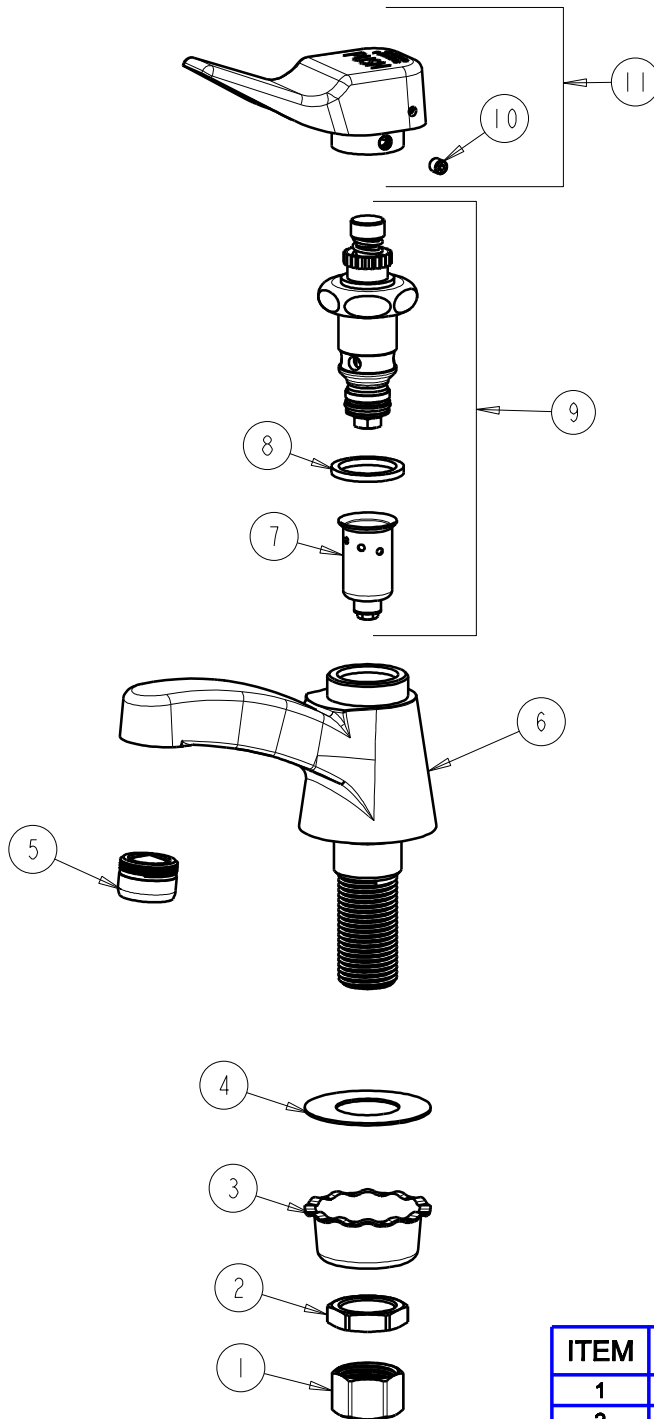

**CHICAGO FAUCETS**  
a Geberit company

2100 South Clearwater Drive  
Des Plaines, IL 60018  
Phone: 847-803-5000  
Fax: 847-803-5454  
www.chicagofaucets.com

**REPAIR PARTS**

FITTING NO.

**333-336PSHCP**

SUBMITTED MODEL NO.

ITEM NO.

BY: JAR DATE: 08-21-09

CHK: *[Signature]* REV:

**FOR TECHNICAL ASSISTANCE**  
1-800-TEC-TRUE (1-800-832-8783)

ITEM	PART NO.	DESCRIPTION
1	49-005JKRBF	COUPLING NUT
2	49-004JKRBF	LOCKNUT
3	1797-114JKNF	BASIN COCK WASHER
4	333-103JKNF	RUBBER WASHER
5	E12JKCP	SOFTFLO OUTLET
6	-----	BODY (NOT SOLD SEPARATELY)
7	333-073KJKNF	DASHPOT, SLOW
8	1-043JKNF	GASKET, CAP 1 X .80 X .09
9	335-XJKNF	TIP TAP UNIT FOR 335X CENTERSET
10	665-016JKNF	SET SCREW
11	336-404KJKCP	PUSH-TILT V.R. HANDLE