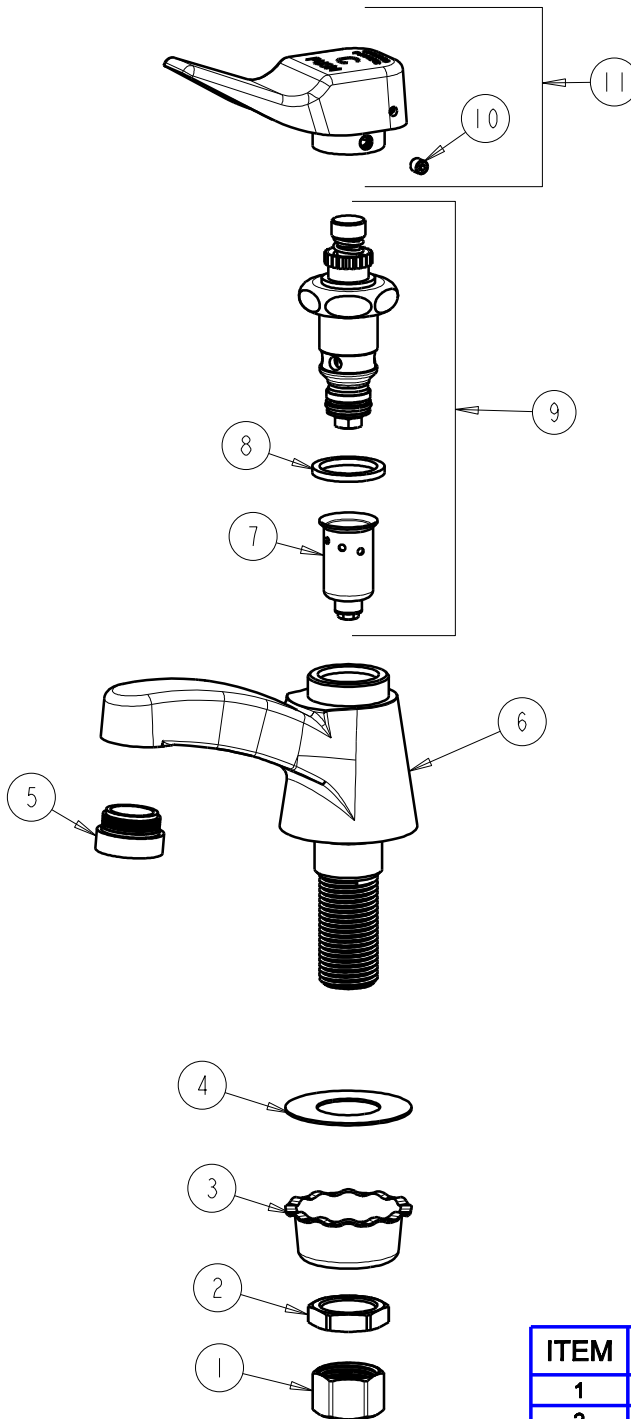

SUBMITTED MODEL NO.

BY: JAR

DATE: 08-21-09

CHK: *JAR*

REV:

ITEM NO.

**FOR TECHNICAL ASSISTANCE**  
1-800-TEC-TRUE (1-800-832-8783)

ITEM	PART NO.	DESCRIPTION
1	49-005JKRBF	COUPLING NUT
2	49-004JKRBF	LOCKNUT
3	1797-114JKNF	BASIN COCK WASHER
4	333-103JKNF	RUBBER WASHER
5	E12VPJKCP	V.R. SOFTFLO AERATOR W/ KEY
6	-----	BODY (NOT SOLD SEPARATELY)
7	333-073KJKNF	DASHPOT, SLOW
8	1-043JKNF	GASKET, CAP 1 X .80 X .09
9	335-XJKNF	TIP TAP UNIT FOR 335X CENTERSET
10	665-016JKNF	SET SCREW
11	336-402KJKCP	COLD PUSH-TILT V.R. HANDLE