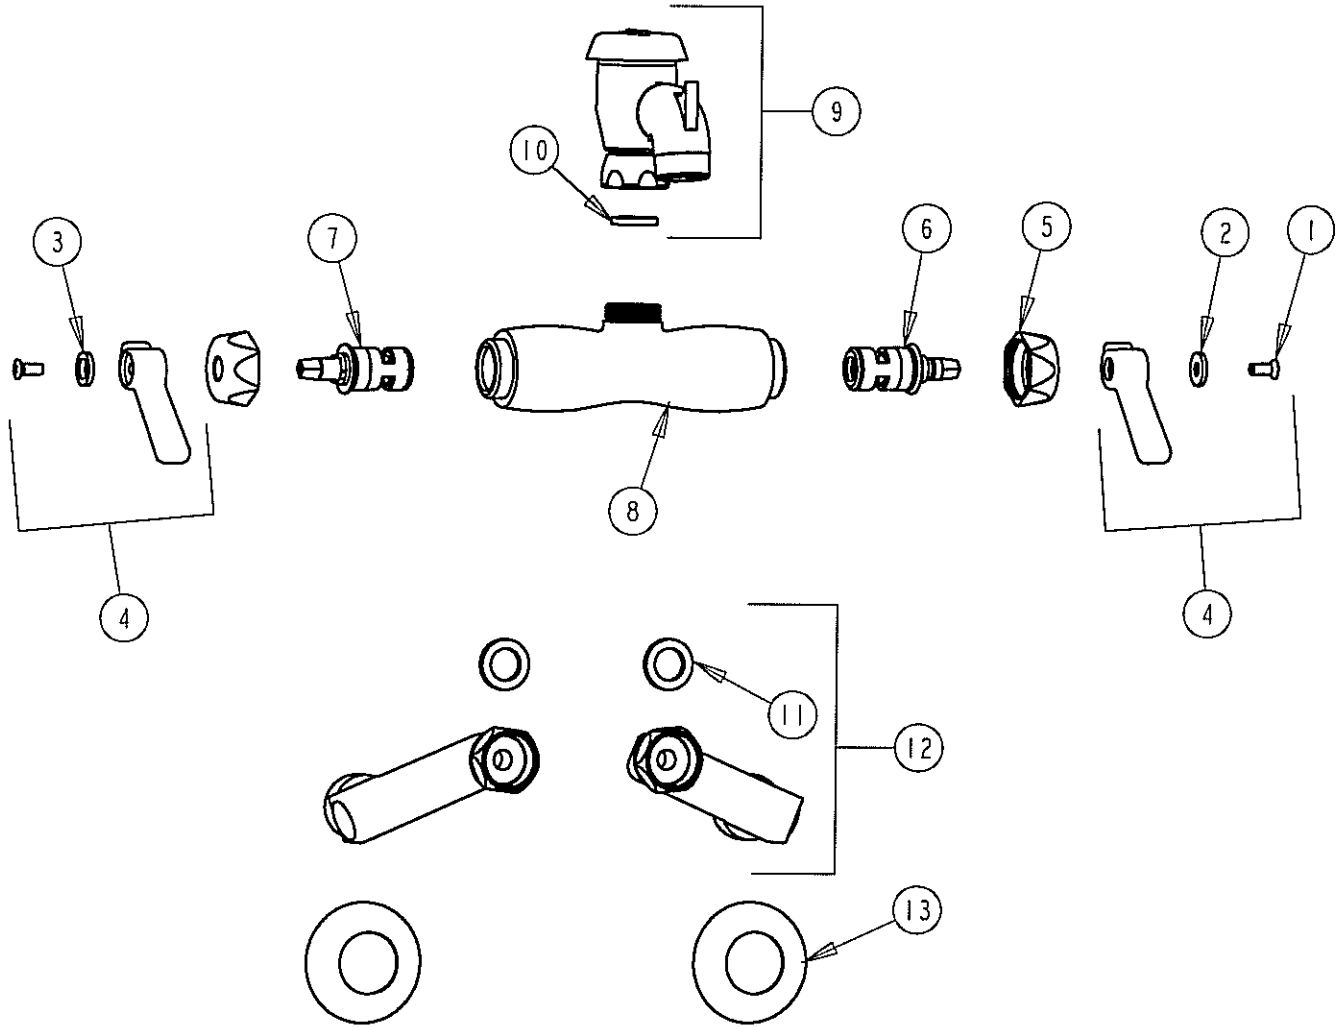

PARTS LIST

BY: SID
CHK'D: SID

CHICAGO FAUCETS
Let's As Long As The Building

FINISH: AS SPECIFIED
DATE: 09-30-02

305-VBRXKCP

305-VBRXKRCF

ITEM NO.	PART NO.	DESCRIPTION
1	420-010	SCREW
2	633-123	INDEX BUTTON (BLUE)
3	633-023	INDEX BUTTON (RED)
4	369PR	LEVER HANDLE ASSEMBLY
5	444-005	CAP NUT
6	1-099XK	RH CERAMIC QUATURN UNIT
7	1-100XK	LH CERAMIC QUATURN UNIT
8	-----	VALVE BODY (NOT SOLD SEPARATELY)
9	305-SVB	SPOUT ASSEMBLY
10	340-004	CELCON WASHER
11	1-011	WASHER
12	R	SUPPLY ARM
13	1-055	FLANGE