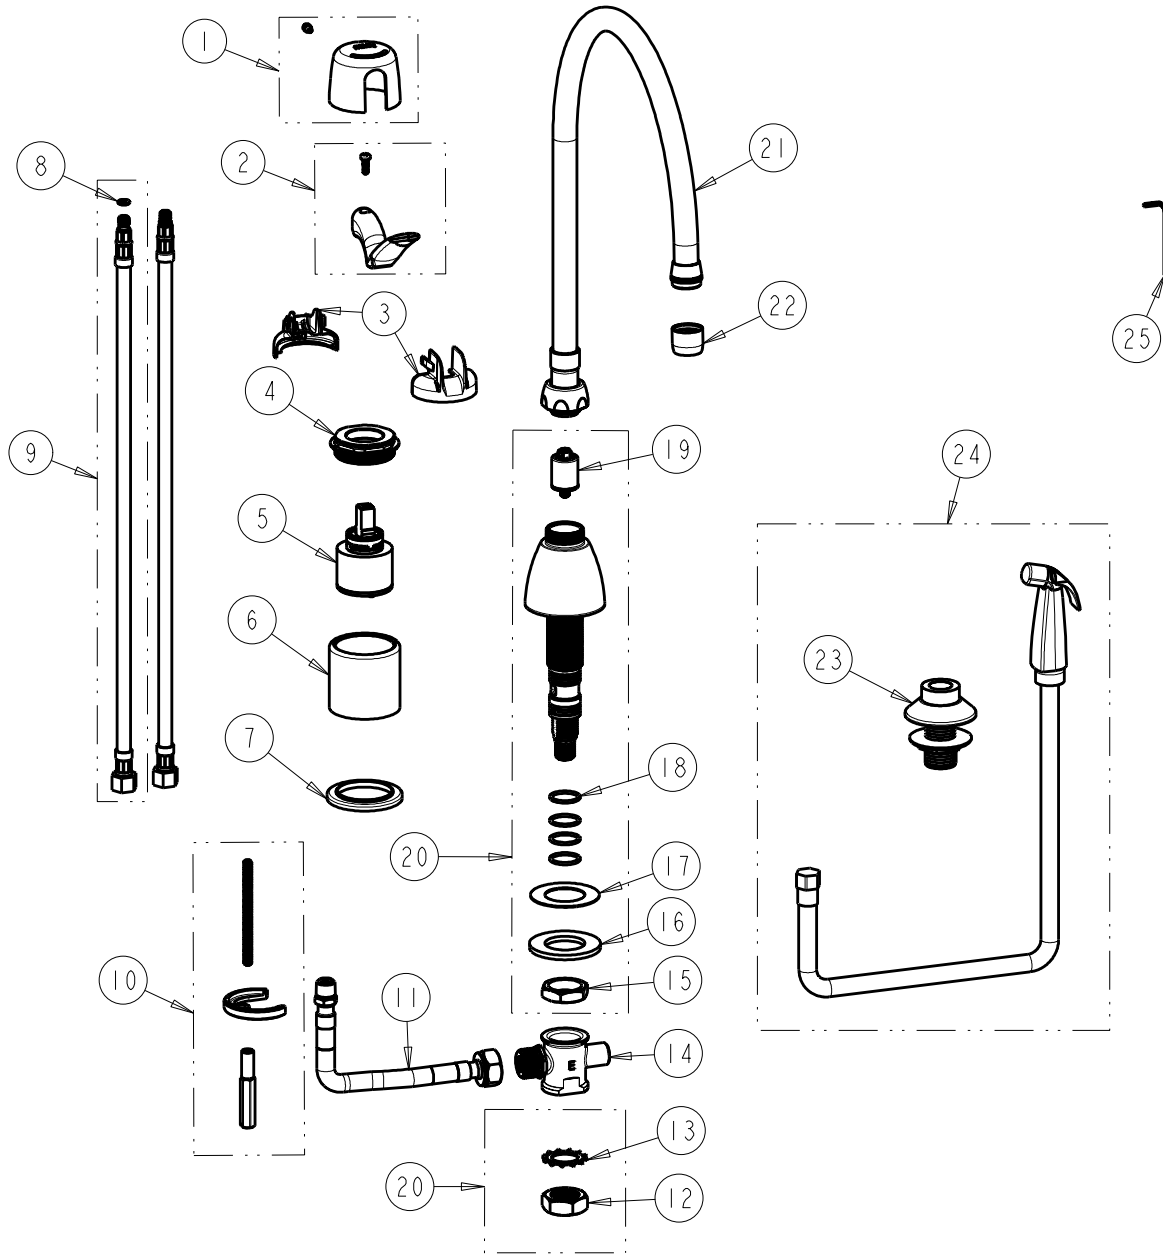

**CHICAGO FAUCETS**  
a Geberit company

2100 South Clearwater Drive  
Des Plaines, IL 60018  
Phone: 847-803-5000  
Fax: 847-803-5454  
www.chicagofaucets.com

**REPAIR PARTS**

FITTING NO.

2304-GN10ASWGE35AB

SUBMITTED MODEL NO.

BY: JAR DATE: 07-24-09

CHK: ~~JAR~~ REV: 12-07-18

ITEM NO.

**FOR TECHNICAL ASSISTANCE**  
1-800-TEC-TRUE (1-800-832-8783)

ITEM	PART NO.	DESCRIPTION	ITEM	PART NO.	DESCRIPTION
1	2200-122KJKCP	CAP AND SCREW ASSEMBLY	14	-----	TEE ASSEMBLY
2	2200-225KJKCP	LEVER HANDLE, 2-3/4"	15	250-054JKRBF	LOCKNUT
3	2200-021KJKNF	CARTRIDGE SPIN CAP ASSEMBLY	16	50-014JKNF	STEEL WASHER
4	2200-116JKRCF	NUT, HOLDDOWN	17	739-056JKNF	RUBBER WASHER
5	2300-XJKABNF	40 mm SINGLE LEVER CARTRIDGE	18	50-035JKABNF	O RING 0.739 X .070
6	-----	BODY (NOT SOLD SEPARATELY)	19	1103-006JKABNF	DIVERTER VALVE
7	2300-014JKCP	FLANGE, BODY	20	785-502KJKCP	SPOUT BASE
8	50-102JKABNF	O-RING .34 O.D. X .21 I.D X .07	21	GN10ASWGJKABCP	SPOUT
9	250-025KJKABNF	HOSE, SS BRAIDED 5/16-24 X 3/8	22	E35JKABCP	OUTLET, AERATOR 1.5 GPM
10	2200-015KJKNF	KIT, MOUNTING HARDWARE	23	1103-014KJKNF	FLANGE ASSEMBLY (BLACK)
11	250-006KJKABNF	HOSE W/ FIBER WASHER	24	1103-419KJKABNF	SPRAY HOSE & FLANGE (BLACK)
12	250-055JKNF	3/4-16 HEX JAM NUT	25	665-505JKNF	3/32" HEX KEY
13	250-056JKNF	3/4" LOCK WASHER			