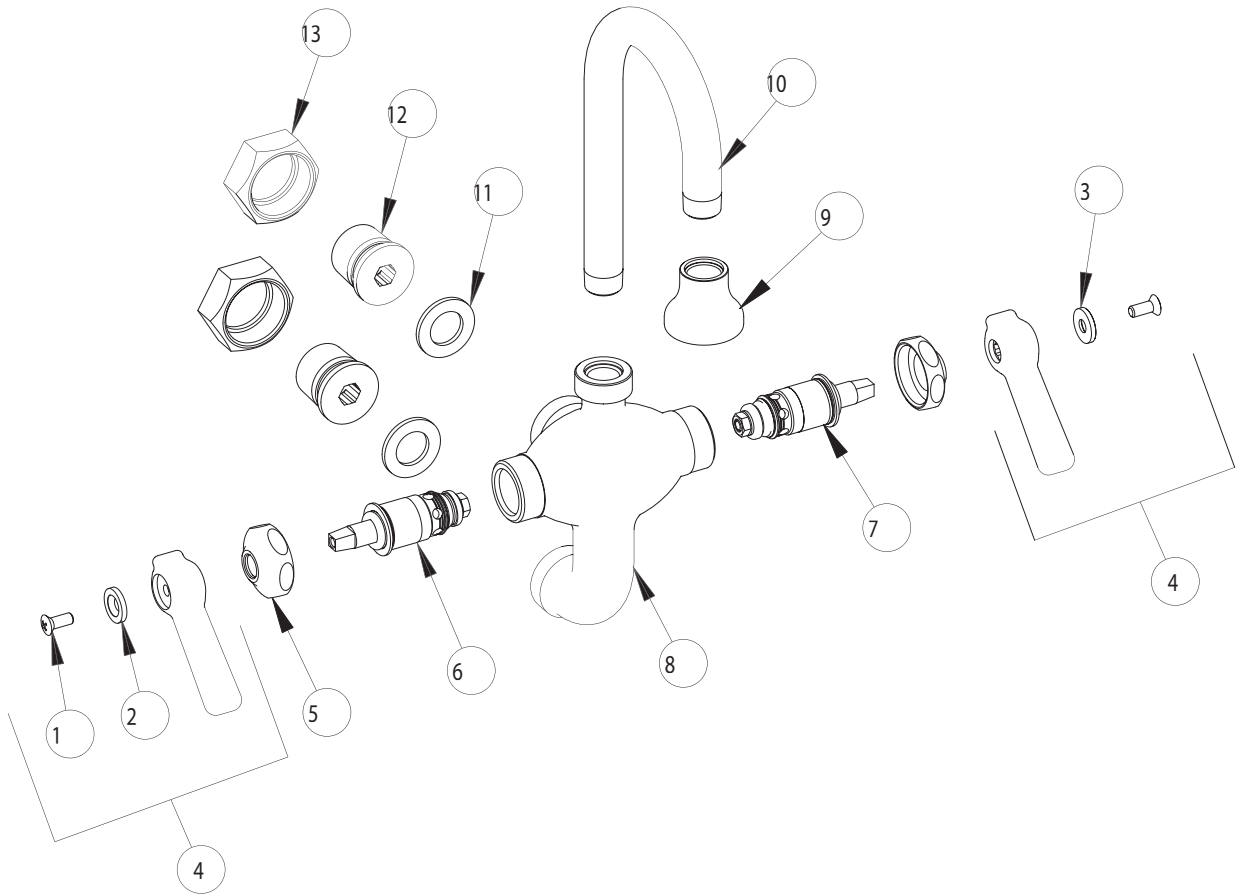

PARTS LIST

BY: JAR
CHK'D:

FINISH:
DATE:

AS SPECIFIED
8-30-01

225

ITEM NO.	PART NO.	DESCRIPTION
1	420-010	SCREW
2	633-023	INDEX BUTTON (RED)
3	633-123	INDEX BUTTON (BLUE)
4	369PR	LEVER HANDLE ASSEMBLY
5	1-214	CAP
6	1-100XT	QUATURN UNIT (LH)
7	1-099XT	QUATURN UNIT (RH)
8	-----	VALVE BODY (NOT SOLD SEPARATELY)
9	E4F	SPOUT END ASSEMBLY
10	225-001	TUBE SPOUT
11	65-006	WASHER
12	65-004	TAILPIECE
13	65-003	NUT