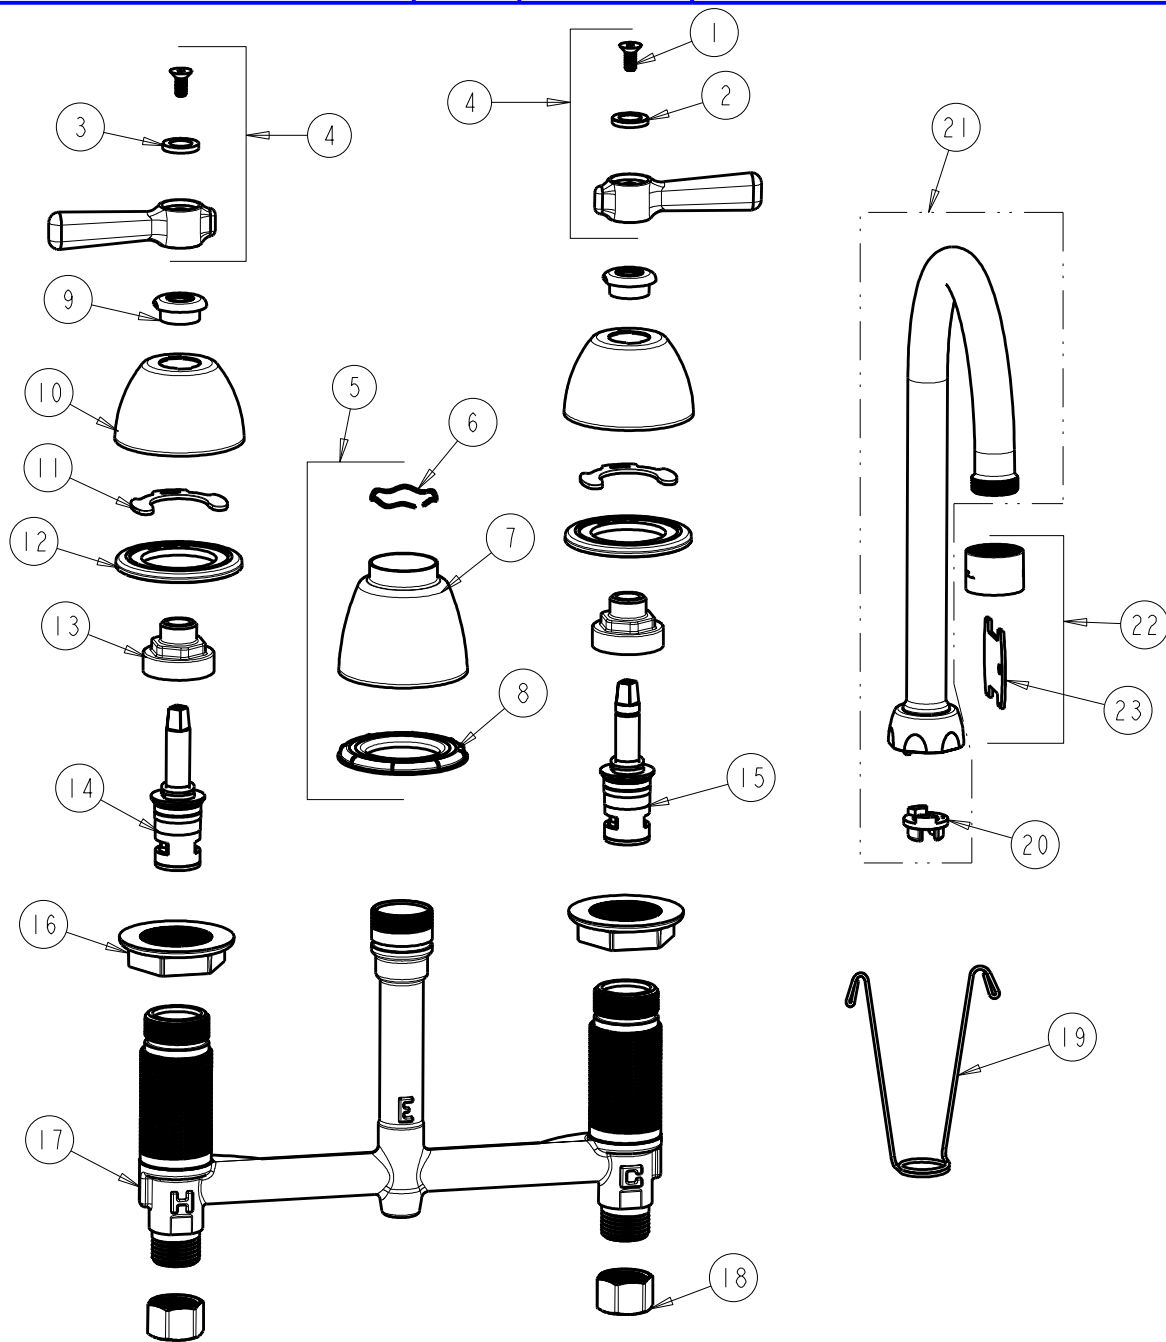

CHICAGO FAUCETS
a Geberit company

2100 South Clearwater Drive
Des Plaines, IL 60018
Phone: 847-803-5000
Fax: 847-803-5454
www.chicagofaucets.com

REPAIR PARTS

FITTING NO.

201-RSGN2AE35VXKAB

SUBMITTED MODEL NO.

ITEM NO.

BY: SID DATE: 01-21-19

CHK: ~~04~~ REV:

FOR TECHNICAL ASSISTANCE
1-800-TEC-TRUE (1-800-832-8783)

| ITEM | PART NO. | DESCRIPTION | ITEM | PART NO. | DESCRIPTION |
|------|-------------|--------------------------------|------|----------------|----------------------------|
| 1 | 420-020JKNF | SCREW, 1/8 FLAT HEX HEAD X 1/2 | 13 | 274-014JKRBF | NUT, CAP |
| 2 | 633-123JKNF | INDEX BUTTON (BLUE) | 14 | 377-XKLHJKABNF | LH CERAMIC CARTRIDGE 1/4 |
| 3 | 633-023JKNF | INDEX BUTTON (RED) | 15 | 377-XKRHJKABNF | RH CERAMIC CARTRIDGE 1/4 |
| 4 | 369-PRJKCP | HANDLE, 2-3/8" LEVER (PAIR) | 16 | 250-004JKNF | LOCKNUT |
| 5 | 785-400JKCP | KIT, SPOUT ESCUTCHEON | 17 | ----- | BODY, VALVE |
| 6 | 50-038JKNF | WAVE WASHER | 18 | 49-005JKRBF | COUPLING NUT |
| 7 | 785-400JKCP | ESCUTCHEON, SPOUT BASE | 19 | 200-008JKNF | HANGER |
| 8 | 888-027JKNF | SPOUT ESCUTCHEON WASHER | 20 | 786-001JKABRBF | ADAPTER, RESTRICTED SWING |
| 9 | 422-113JKCP | ESCUTCHEON NUT | 21 | GN2ARSJKABCP | FOR PARTS SEE GN2ARSJKCP |
| 10 | 250-082JKCP | ESCUTCHEON | 22 | E35VPJKABCP | OUTLET VP, AERATOR 1.5 GPM |
| 11 | 200-009JKNF | CLIP, RETAIN | 23 | 3-024JKRCF | KEY, VP |
| 12 | 888-026JKNF | WASHER, SEALING | | | |