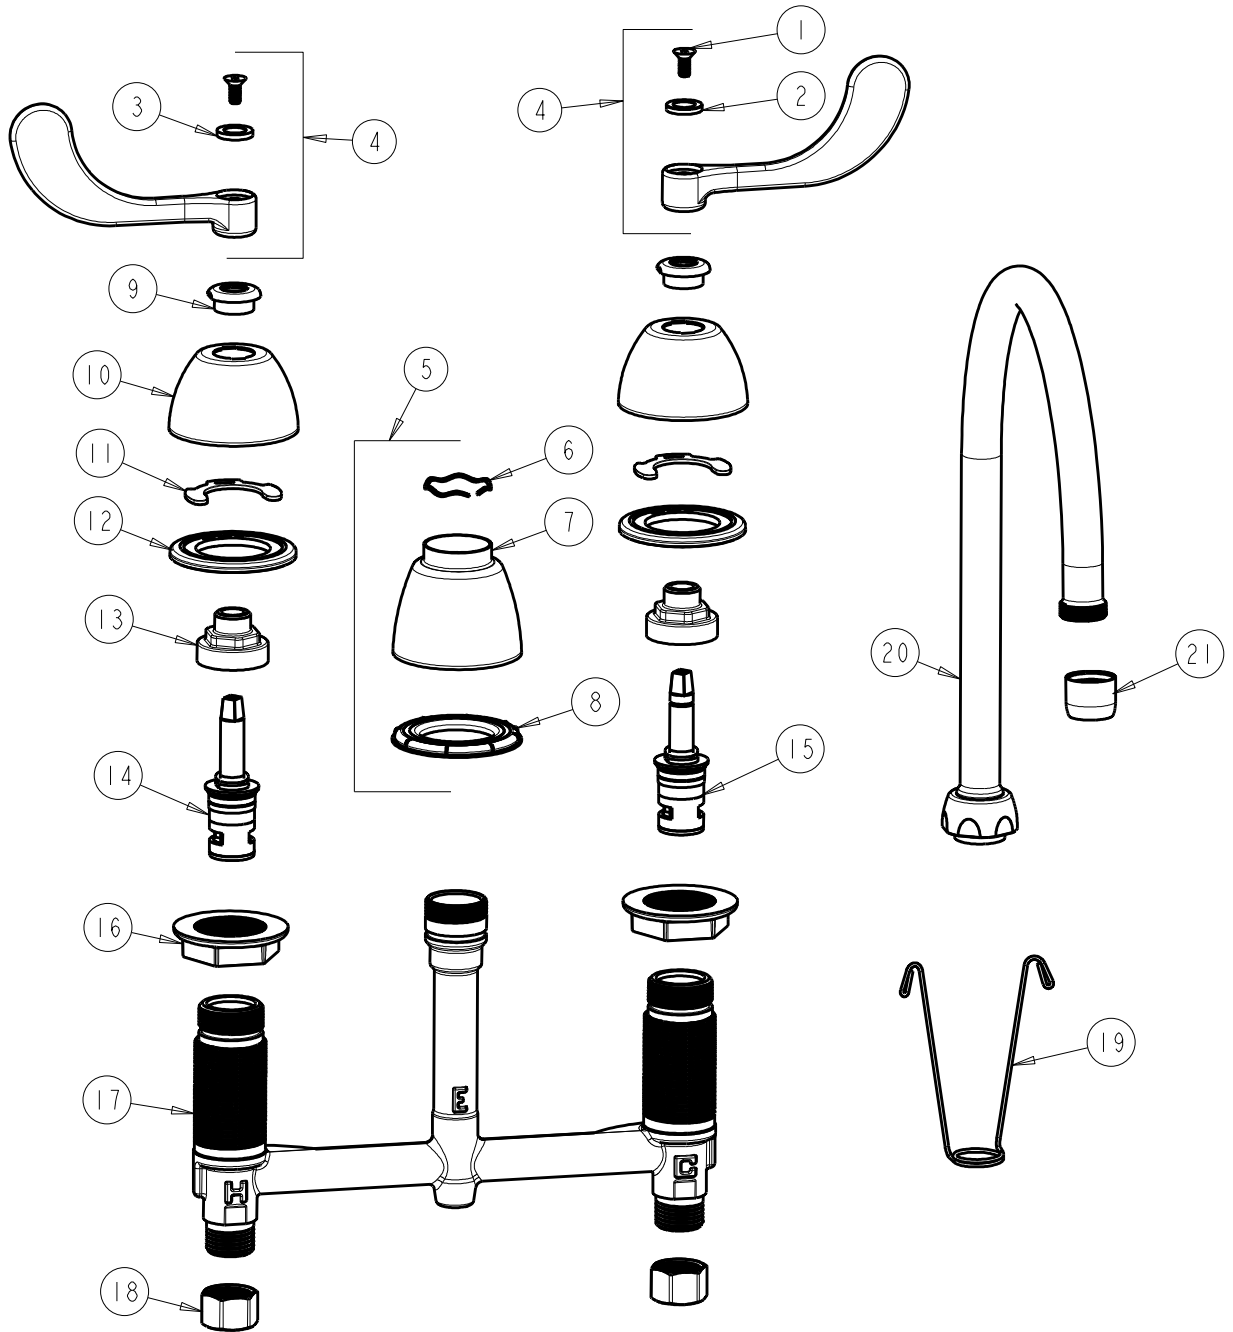

CHICAGO FAUCETS
a Geberit company

2100 South Clearwater Drive
Des Plaines, IL 60018
Phone: 847-803-5000
Fax: 847-803-5454
www.chicagofaucets.com

REPAIR PARTS

FITTING NO.

201-GN8AE3-317XKAB

SUBMITTED MODEL NO.

ITEM NO.

BY: JAR DATE: 05-23-16

CHK: *JAR* REV:

FOR TECHNICAL ASSISTANCE
1-800-TEC-TRUE (1-800-832-8783)

ITEM	PART NO.	DESCRIPTION	ITEM	PART NO.	DESCRIPTION
1	420-020JKNF	SCREW, 1/8 FLAT HEX HEAD X 1/2	12	888-026JKNF	WASHER, SEALING
2	633-123JKNF	INDEX BUTTON (BLUE)	13	274-014JKRBF	NUT, CAP
3	633-023JKNF	INDEX BUTTON (RED)	14	377-XKLHJKABNF	LH CERAMIC CARTRIDGE 1/4
4	317-PRJKCP	HANDLE, 4" WRISTBLADE (PAIR)	15	377-XKRHJKABNF	RH CERAMIC CARTRIDGE 1/4
5	785-400JKCP	KIT, SPOUT ESCUTCHEON	16	250-004JKNF	LOCKNUT
6	50-038JKNF	WAVE WASHER	17	-----	BODY, VALVE
7	785-400JKCP	ESCUTCHEON, SPOUT BASE	18	49-005JKRBF	COUPLING NUT
8	888-027JKNF	SPOUT ESCUTCHEON WASHER	19	200-008JKNF	HANGER
9	422-113JKCP	ESCUTCHEON NUT	20	GN8AJKABCP	SPOUT, GN 8" C-C
10	250-082JKCP	ESCUTCHEON	21	E3JKABCP	SOFTFLO AERATOR 2.2 GPM
11	200-009JKNF	CLIP, RETAIN			