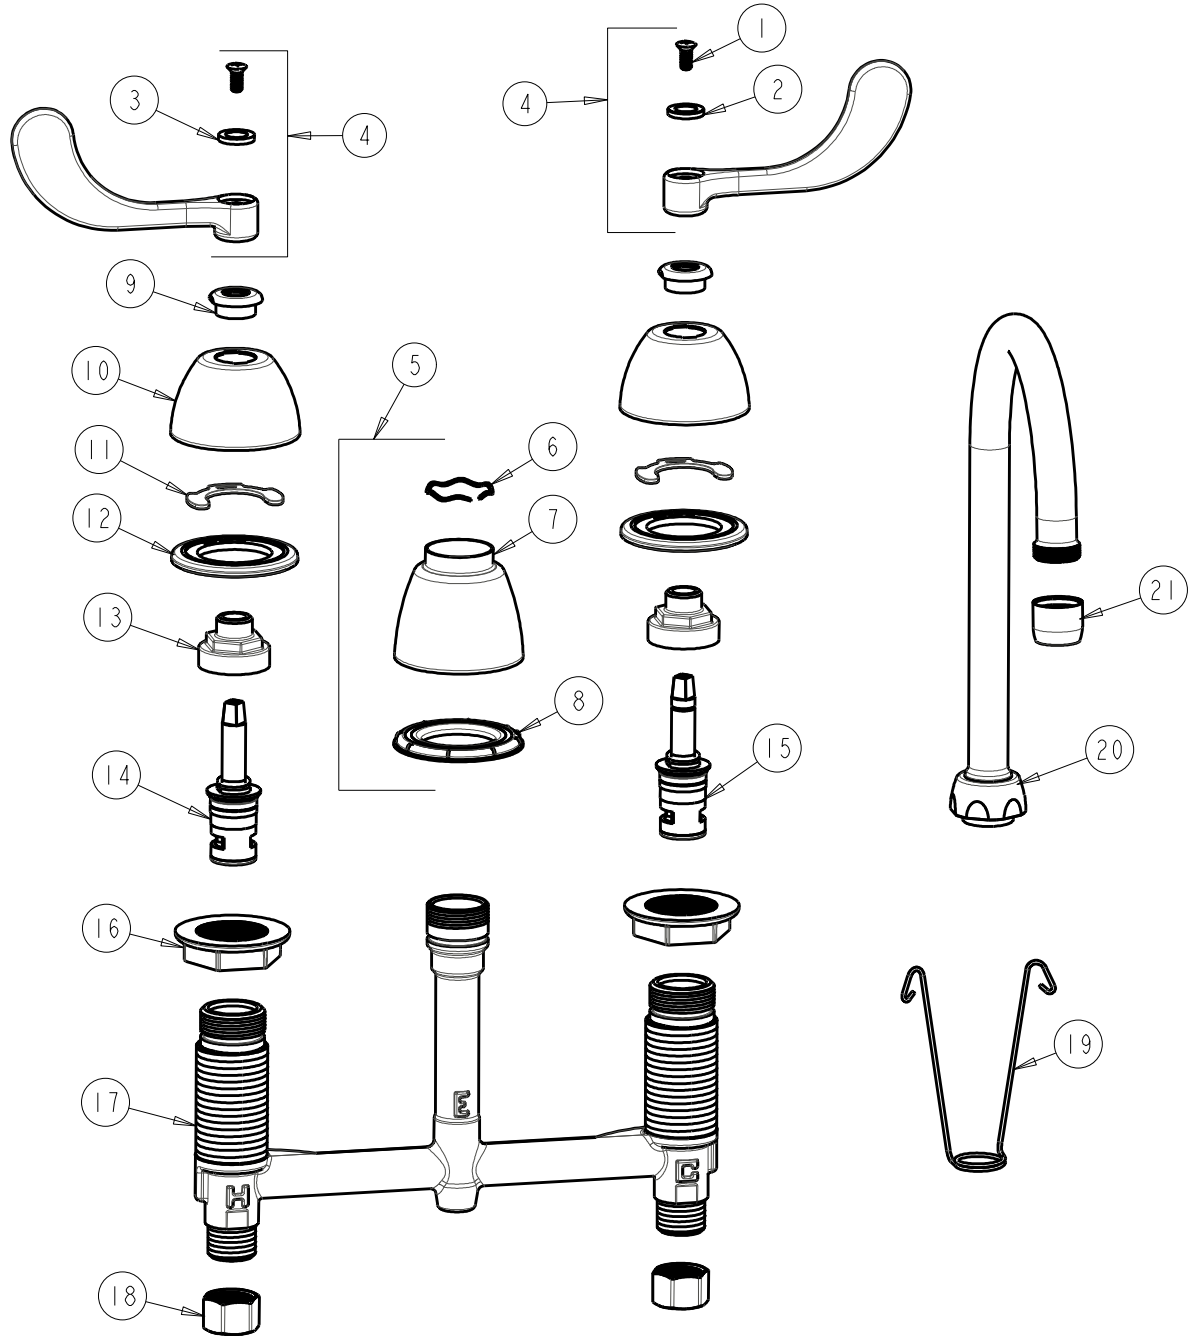

CHICAGO FAUCETS 

a Geberit company

FOR TECHNICAL ASSISTANCE
1-800-TEC-TRUE (1-800-832-8783)

2100 South Clearwater Drive
Des Plaines, IL 60018
Phone: 847-803-5000
Fax: 847-803-5454
www.chicagofaucets.com

REPAIR PARTS

BY: SID DATE: 04-09-13
CHK:  REV:

FITTING NO.

201-GN2AE3-317XKAB

SUBMITTED MODEL NO.

ITEM NO.

ITEM	PART NO.	DESCRIPTION	ITEM	PART NO.	DESCRIPTION
1	420-010JKRCF	SCREW, 10-32 UNC PH 1/2	12	888-026JKNF	WASHER, SEALING
2	633-123JKNF	INDEX BUTTON (BLUE)	13	274-014JKRBF	NUT, CAP
3	633-023JKNF	INDEX BUTTON (RED)	14	377-XKLHJKABNF	LH CERAMIC CARTRIDGE 1/4
4	317-PRJKCP	HANDLE, 4" WRISTBLADE (PAIR)	15	377-XKRHJKABNF	RH CERAMIC CARTRIDGE 1/4
5	785-400JKCP	KIT, SPOUT ESCUTCHEON	16	250-004JKNF	LOCKNUT
6	50-038JKNF	WAVE WASHER	17	-----	BODY, VALVE
7	785-400JKCP	ESCUTCHEON, SPOUT BASE	18	49-005JKRBF	COUPLING NUT
8	888-027JKNF	SPOUT ESCUTCHEON WASHER	19	200-008JKNF	HANGER
9	422-113JKCP	ESCUTCHEON NUT	20	GN2AJKABCP	GN SPOUT PLAIN END
10	250-082JKCP	ESCUTCHEON	21	E3JKABCP	SOFTFLO AERATOR 2.2 GPM
11	200-009JKNF	CLIP, RETAIN			