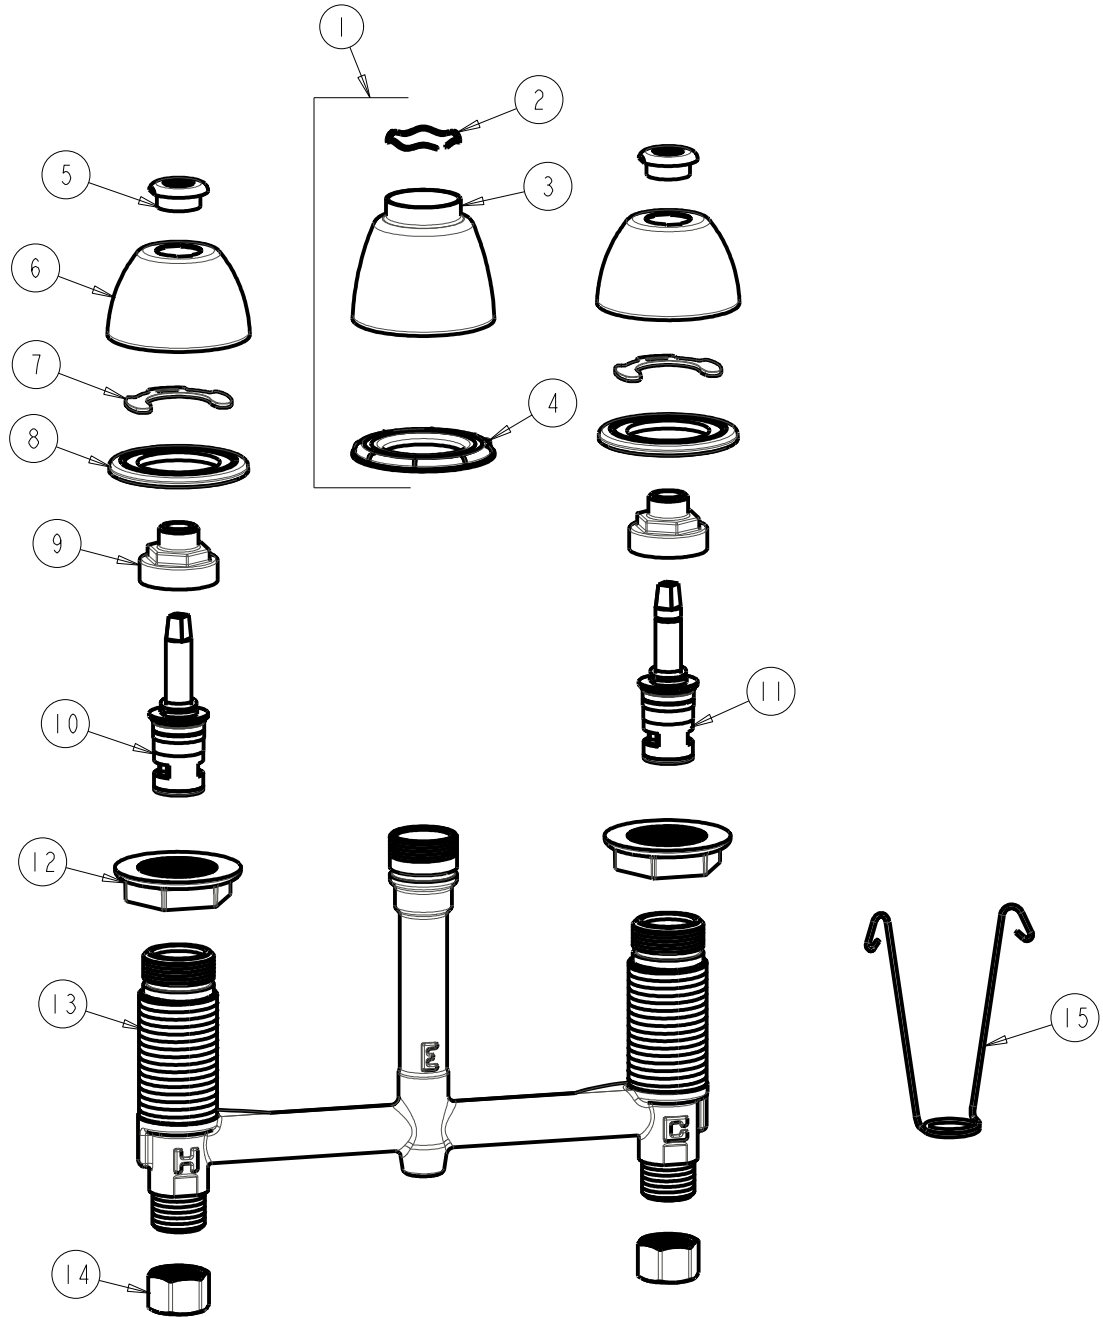

CHICAGO FAUCETS 

a Geberit company

FOR TECHNICAL ASSISTANCE
1-800-TEC-TRUE (1-800-832-8783)

2100 South Clearwater Drive
Des Plaines, IL 60018
Phone: 847-803-5000
Fax: 847-803-5454
www.chicagofaucets.com

REPAIR PARTS

BY: JAR DATE: 05-28-13
CHK:  REV:

FITTING NO.

201-ALESHXKAB

SUBMITTED MODEL NO.

ITEM NO.

ITEM	PART NO.	DESCRIPTION	ITEM	PART NO.	DESCRIPTION
1	785-400JKCP	KIT, SPOUT ESCUTCHEON	9	274-014JKRBF	NUT, CAP
2	50-038JKNF	WAVE WASHER	10	377-XKLHJKABNF	LH CERAMIC CARTRIDGE 1/4
3	785-400JKCP	ESCUTCHEON, SPOUT BASE	11	377-XKRHJKABNF	RH CERAMIC CARTRIDGE 1/4
4	888-027JKNF	SPOUT ESCUTCHEON WASHER	12	250-004JKNF	LOCKNUT
5	422-113JKCP	ESCUTCHEON NUT	13	-----	BODY, VALVE
6	250-082JKCP	ESCUTCHEON	14	49-005JKRBF	COUPLING NUT
7	200-009JKNF	CLIP, RETAIN	15	200-008JKNF	HANGER
8	888-026JKNF	WASHER, SEALING			