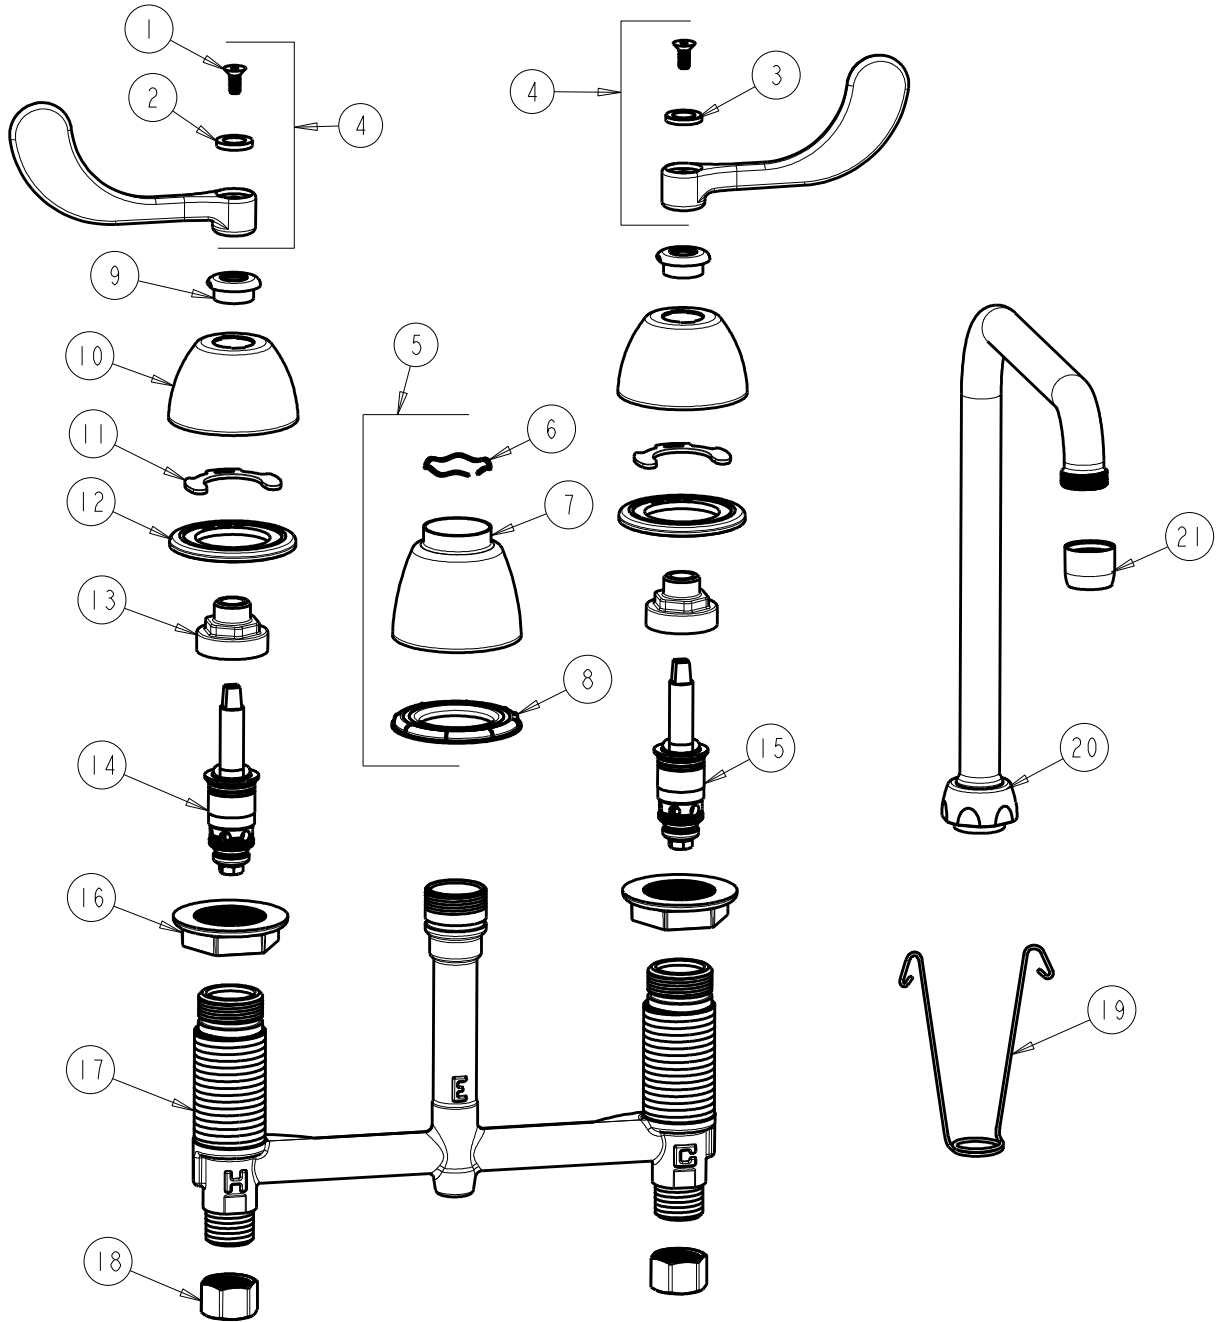

**REPAIR PARTS**

BY: SID DATE: 06-19-14  
CHK: *[Signature]* REV:

FITTING NO.

201-AHA8-317ABCP

SUBMITTED MODEL NO.

ITEM NO.

ITEM	PART NO.	DESCRIPTION	ITEM	PART NO.	DESCRIPTION
1	420-020JKNF	SCREW, 1/8 FLAT HEX HEAD X 1/2	12	888-026JKNF	WASHER, SEALING
2	633-023JKNF	INDEX BUTTON (RED)	13	274-014JKRBF	NUT, CAP
3	633-123JKNF	INDEX BUTTON (BLUE)	14	377-XTLHJKABNF	LH QUATURN CARTRIDGE
4	317-PRJKCP	HANDLE, 4" WRISTBLADE (PAIR)	15	377-XTRHJKABNF	RH QUATURN CARTRIDGE
5	785-400JKCP	KIT, SPOUT ESCUTCHEON	16	250-004JKNF	LOCKNUT
6	50-038JKNF	WAVE WASHER	17	-----	BODY, VALVE
7	785-400JKCP	ESCUTCHEON, SPOUT BASE	18	49-005JKRBF	COUPLING NUT
8	888-027JKNF	SPOUT ESCUTCHEON WASHER	19	200-008JKNF	HANGER
9	422-113JKCP	ESCUTCHEON NUT	20	HA8AJKABCP	SPOUT, HIGH ARCH SWING 8" C-C
10	250-082JKCP	ESCUTCHEON	21	E3JKABCP	SOFTFLO AERATOR 2.2 GPM
11	200-009JKNF	CLIP, RETAIN			