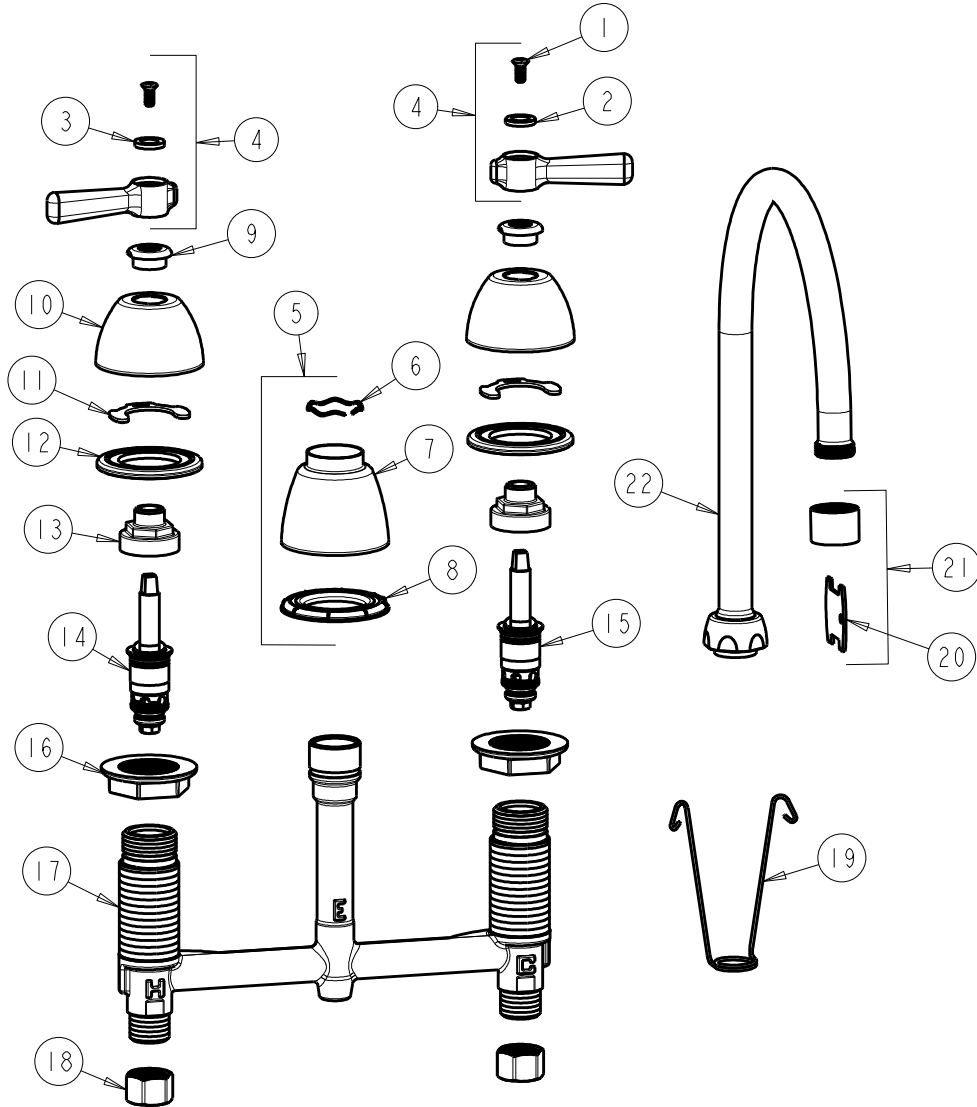

**REPAIR  
PARTS**

BY: JAR      DATE: 07-19-13  
CHK: *JAR*      REV:

FITTING NO.

201-AGN8AE2805FAB

SUBMITTED MODEL NO.

ITEM NO.

ITEM	PART NO.	DESCRIPTION	ITEM	PART NO.	DESCRIPTION
1	420-010JKRCF	SCREW, 10-32 UNC PH 1/2	12	888-026JKNF	WASHER, SEALING
2	633-123JKNF	INDEX BUTTON (BLUE)	13	274-014JKRBF	NUT, CAP
3	633-023JKNF	INDEX BUTTON (RED)	14	377-XTLHJKABNF	LH QUATURN CARTRIDGE
4	369-PRJKCP	LEVER HANDLE ASSEMBLY (PAIR)	15	377-XTRHJKABNF	RH QUATURN CARTRIDGE
5	785-400JKKCP	KIT, SPOUT ESCUTCHEON	16	250-004JKNF	LOCKNUT
6	50-038JKNF	WAVE WASHER	17	-----	BODY, VALVE
7	785-400JKCP	ESCUTCHEON, SPOUT BASE	18	49-005JKRBF	COUPLING NUT
8	888-027JKNF	SPOUT ESCUTCHEON WASHER	19	200-008JKNF	HANGER
9	422-113JKCP	ESCUTCHEON NUT	20	3-024JKRCF	KEY, VP
10	250-082JKCP	ESCUTCHEON	21	E2805-5JKABCP	OUTLET VP, SPRAY 0.5 GPM
11	200-009JKNF	CLIP, RETAIN	22	GN8AJKABCP	SPOUT