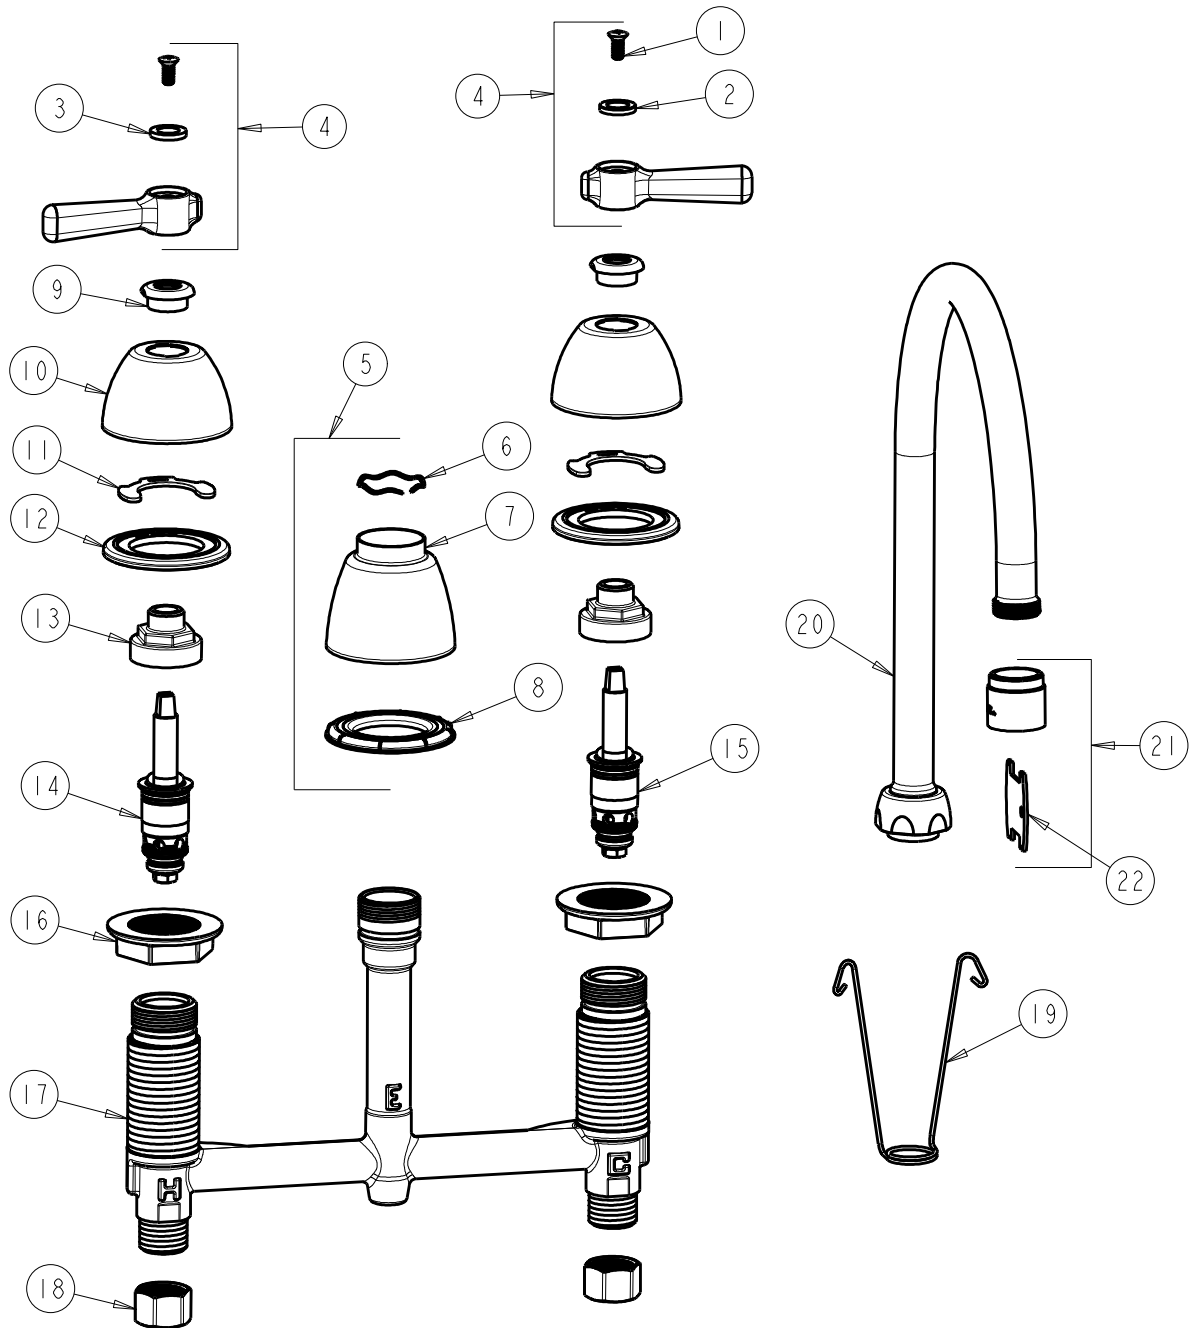

CHICAGO FAUCETS
a Geberit company

2100 South Clearwater Drive
Des Plaines, IL 60018
Phone: 847-803-5000
Fax: 847-803-5454
www.chicagofaucets.com

REPAIR PARTS

FITTING NO.

201-AGN8AE2805-5ABCP

SUBMITTED MODEL NO.

BY: SID DATE: 05-06-09

CHK: REV: 04-18-12

ITEM NO.

FOR TECHNICAL ASSISTANCE
1-800-TEC-TRUE (1-800-832-8783)

ITEM	PART NO.	DESCRIPTION	ITEM	PART NO.	DESCRIPTION
1	420-010JKRCF	SCREW, 10-32 UNC PH 1/2	12	888-026JKNF	WASHER, SEALING
2	633-123JKNF	INDEX BUTTON (BLUE)	13	274-014JKRBF	NUT, CAP
3	633-023JKNF	INDEX BUTTON (RED)	14	377-XTLHJKABNF	LH QUATURN CARTRIDGE
4	369-PRJKCP	LEVER HANDLE ASSEMBLY (PAIR)	15	377-XTRHJKABNF	RH QUATURN CARTRIDGE
5	785-400JKCP	SPOUT ESCUTCHEON KIT	16	250-004JKNF	LOCKNUT
6	50-038JKNF	WAVE WASHER	17	—	BODY, VALVE
7	785-400JKCP	ESCUTCHEON, SPOUT BASE	18	49-005JKRBF	COUPLING NUT
8	888-027JKNF	SPOUT ESCUTCHEON WASHER	19	200-008JKNF	HANGER
9	422-113JKCP	ESCUTCHEON NUT	20	GN8AJKCP	SPOUT
10	250-082JKCP	ESCUTCHEON	21	E2805-5JKCP	VANDAL RESISTANT SPRAY OUTLET
11	200-009JKNF	CLIP, RETAIN	22	3-024JKRCF	KEY, VP