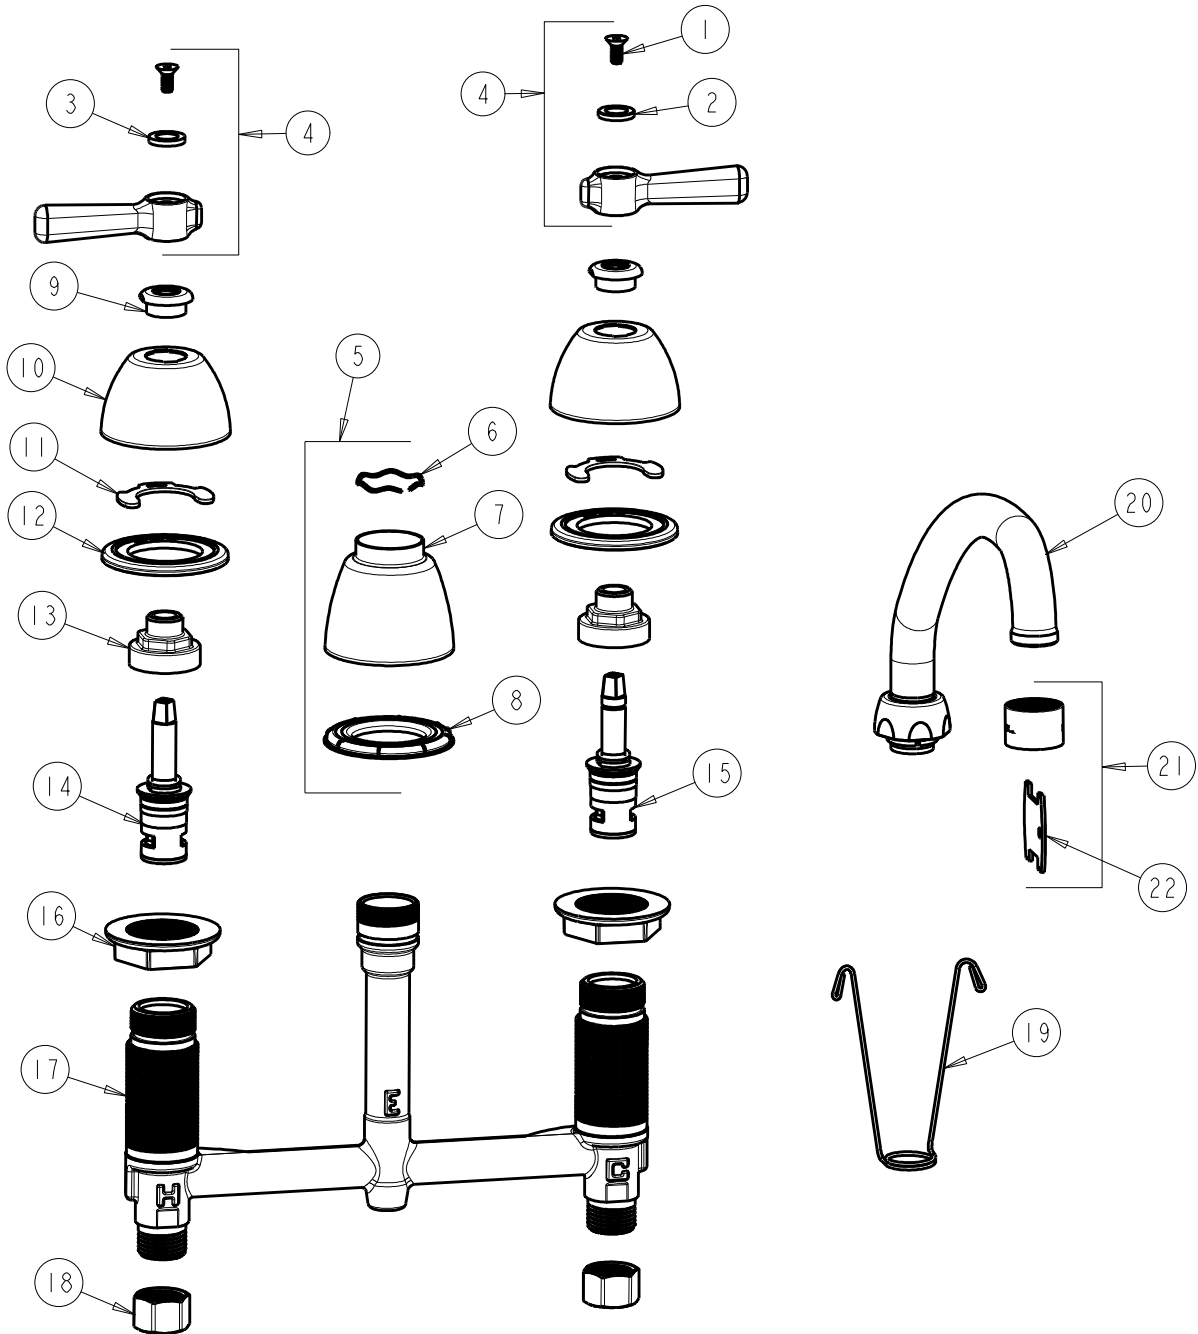

CHICAGO FAUCETS
a Geberit company

2100 South Clearwater Drive
Des Plaines, IL 60018
Phone: 847-803-5000
Fax: 847-803-5454
www.chicagofaucets.com

REPAIR PARTS

FITTING NO.

201-AE35VXKABCP

SUBMITTED MODEL NO.

ITEM NO.

BY: SID DATE: 03-15-16

CHK: *S/D* REV:

FOR TECHNICAL ASSISTANCE
1-800-TEC-TRUE (1-800-832-8783)

ITEM	PART NO.	DESCRIPTION	ITEM	PART NO.	DESCRIPTION
1	420-020JKNF	SCREW, 1/8 FLAT HEX HEAD X 1/2	12	888-026JKNF	WASHER, SEALING
2	633-123JKNF	INDEX BUTTON (BLUE)	13	274-014JKRBF	NUT, CAP
3	633-023JKNF	INDEX BUTTON (RED)	14	377-XKLHJKABNF	LH CERAMIC CARTRIDGE 1/4
4	369-PRJKCP	HANDLE, 2-3/8" LEVER (PAIR)	15	377-XKRHJKABNF	RH CERAMIC CARTRIDGE 1/4
5	785-400JKKCP	KIT, SPOUT ESCUTCHEON	16	250-004JKNF	LOCKNUT
6	50-038JKNF	WAVE WASHER	17	-----	BODY, VALVE
7	785-400JKCP	ESCUTCHEON, SPOUT BASE	18	49-005JKRBF	COUPLING NUT
8	888-027JKNF	SPOUT ESCUTCHEON WASHER	19	200-008JKNF	HANGER
9	422-113JKCP	ESCUTCHEON NUT	20	L9LEOJKAB	SPOUT, 9-1/2 C-C
10	250-082JKCP	ESCUTCHEON	21	E35VPJKABCP	OUTLET VP, AERATOR 1.5 GPM
11	200-009JKNF	CLIP, RETAIN	22	3-024JKRCF	KEY, VP