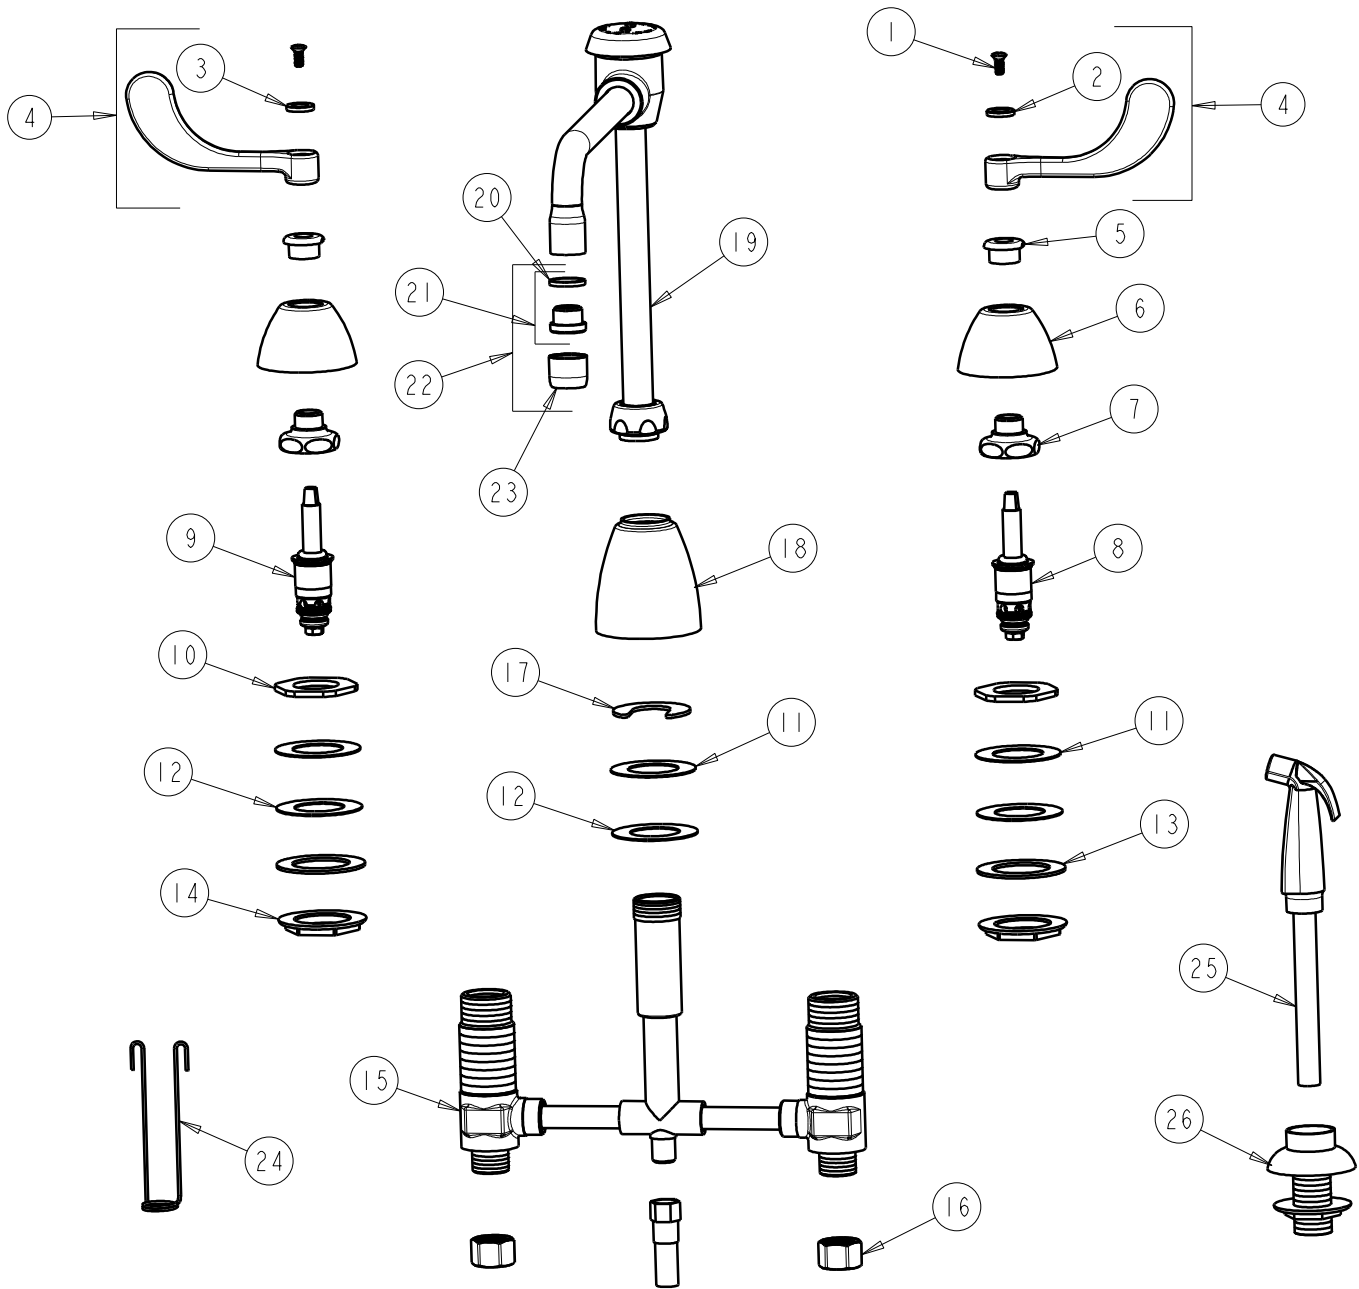

CHICAGO FAUCETS
a Geberit company

2100 South Clearwater Drive
Des Plaines, IL 60018
Phone: 847-803-5000
Fax: 847-803-5454
www.chicagofaucets.com

REPAIR PARTS

FITTING NO.

200-AGN8BVBE3-2-317CP

SUBMITTED MODEL NO.

ITEM NO.

BY: SID DATE: 05-29-09

CHK: REV:

FOR TECHNICAL ASSISTANCE
1-800-TEC-TRUE (1-800-832-8783)

ITEM	PART NO.	DESCRIPTION	ITEM	PART NO.	DESCRIPTION
1	420-010JKRCF	SCREW, 10-32 UNC PH 1/2	14	250-004JKRBF	LOCKNUT
2	633-123JKNF	INDEX BUTTON (BLUE)	15	—	VALVE BODY NOT SOLD SEPARATELY
3	633-023JKNF	INDEX BUTTON (RED)	16	49-005JKRBF	COUPLING NUT
4	317-PRJKCP	HANDLE, 4" WRISTBLADE (PAIR)	17	200-006JKNF	C-WASHER
5	422-113JKCP	ESCUTCHEON NUT	18	890-259JKCP	SPOUT ESCUTCHEON
6	250-080JKCP	ESCUTCHEON	19	GN8BVBJKCP	VACUUM BREAKER SWING SPOUT
7	274-004JKRBF	CAP NUT	20	229-003JKNF	WASHER
8	377-XTRHJKNF	RH QUATURN CARTRIDGE	21	K2JKRCF	ADAPTER
9	377-XTLHJKNF	LH QUATURN CARTRIDGE	22	E3-2JKCP	SOFTFLO AERATOR WITH ADAPTER
10	308-003JKRBF	LOCKNUT	23	E3JKCP	SOFTFLO AERATOR OUTLET
11	888-006JKRBF	BRASS WASHER	24	200-007JKNF	HANGER
12	739-056JKNF	RUBBER WASHER	25	1103-009KJKNF	SPRAY AND HOSE ASSEMBLY
13	55-010JKNF	STEEL WASHER	26	1103-014KJKNF	FLANGE ASSEMBLY (BLACK)