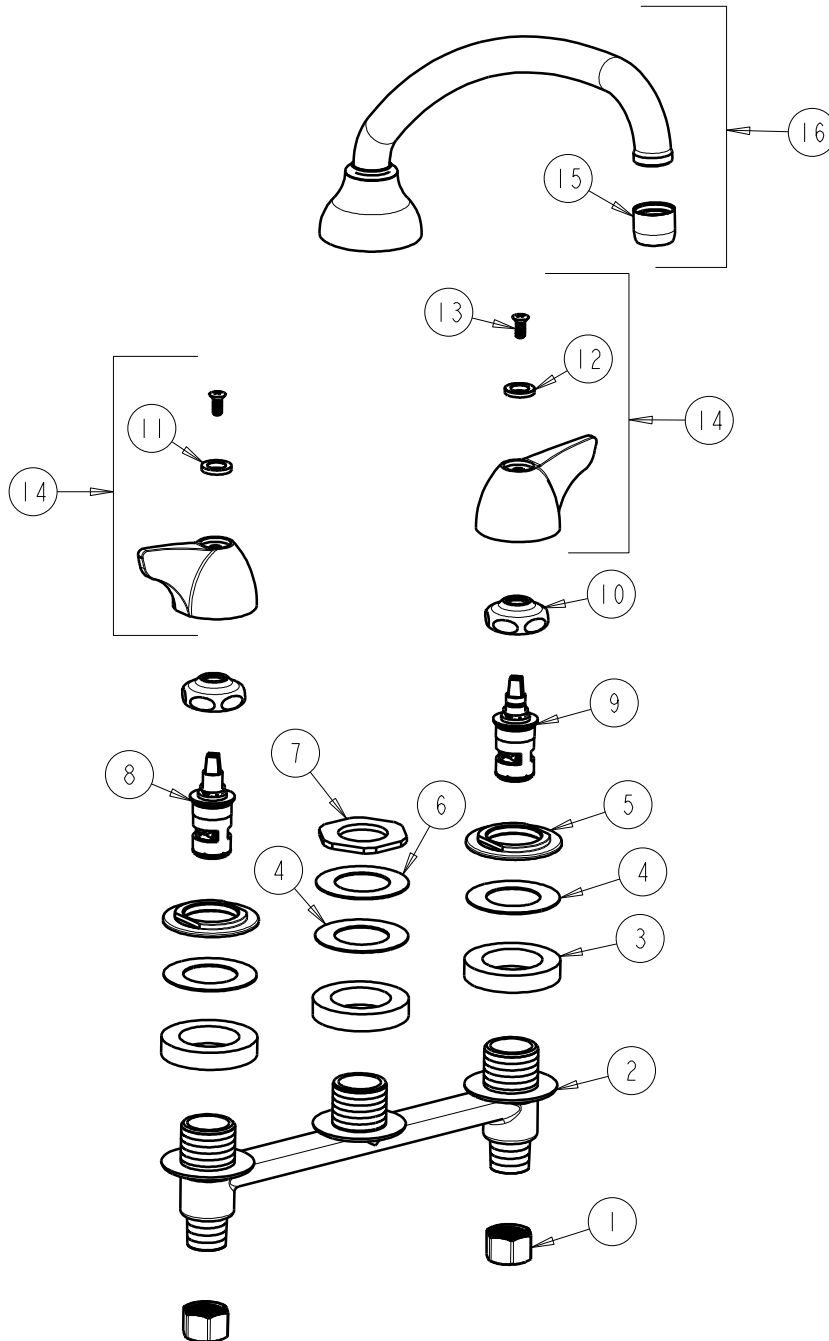

CHICAGO FAUCETS
a Geberit company

2100 South Clearwater Drive
Des Plaines, IL 60018
Phone: 847-803-5000
Fax: 847-803-5454
www.chicagofaucets.com

REPAIR PARTS

FITTING NO.

1888-XKCP

SUBMITTED MODEL NO.

ITEM NO.

FOR TECHNICAL ASSISTANCE
1-800-TEC-TRUE (1-800-832-8783)

BY: JAR DATE: 05-18-09
CHK: *JR* REV:

ITEM	PART NO.	DESCRIPTION	ITEM	PART NO.	DESCRIPTION
1	49-005JKRBF	COUPLING NUT	9	1-099XKJKNF	RH CERAMIC QUATURN UNIT
2	---	VALVE BODY (NOT SOLD SEPARATELY)	10	1-214JKCP	CAP
3	888-008JKNF	RUBBER WASHER	11	633-023JKNF	INDEX BUTTON (RED)
4	739-056JKNF	RUBBER WASHER	12	633-123JKNF	INDEX BUTTON (BLUE)
5	1888-002JKCP	NUT	13	420-010JKRCF	SCREW, 10-32 UNC PH 1/2
6	888-006JKRBF	BRASS WASHER	14	1000-PRJKCP	WING HANDLE ASSEMBLY (PAIR)
7	308-003JKRBF	LOCKNUT	15	E3JKCP	SOFTFLO AERATOR OUTLET
8	1-100XKJKNF	LH CERAMIC QUATURN UNIT	16	1888-001KJKCP	TUBE SPOUT ASSEMBLY