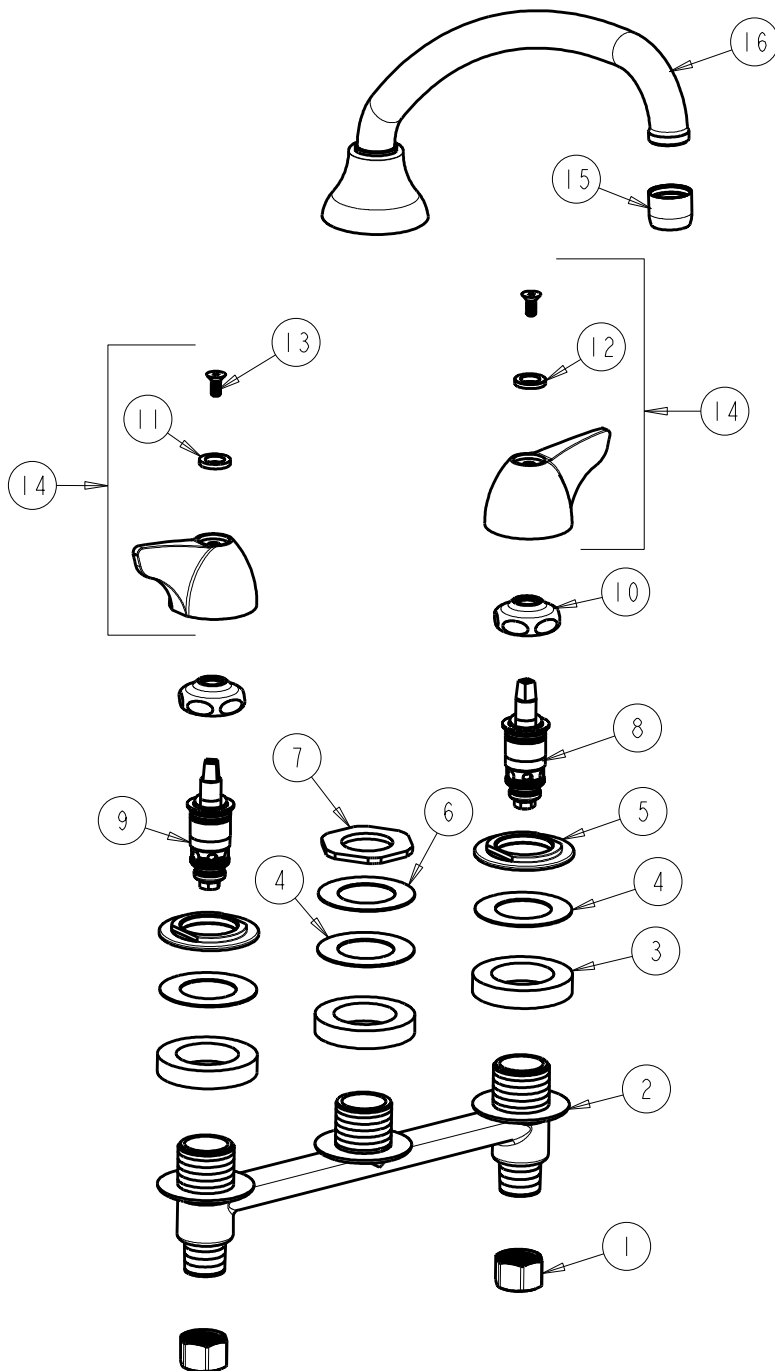

**CHICAGO FAUCETS**  
a Geberit company

2100 South Clearwater Drive  
Des Plaines, IL 60018  
Phone: 847-803-5000  
Fax: 847-803-5454  
www.chicagofaucets.com

**REPAIR PARTS**

FITTING NO.

1888-E35ABCP

SUBMITTED MODEL NO.

BY: SID DATE: 05-04-12

CHK: *AK* REV: 04-29-16

ITEM NO.

**FOR TECHNICAL ASSISTANCE**  
1-800-TEC-TRUE (1-800-832-8783)

ITEM	PART NO.	DESCRIPTION	ITEM	PART NO.	DESCRIPTION
1	49-005JKRBF	COUPLING NUT	9	1-100XTJKABNF	QUATURN CARTRIDGE (LH)
2	-----	VALVE BODY (NOT SOLD SEPARATELY)	10	1-214JKCP	CAP
3	888-008JKNF	RUBBER WASHER	11	633-023JKNF	INDEX BUTTON (RED)
4	739-056JKNF	RUBBER WASHER	12	633-123JKNF	INDEX BUTTON (BLUE)
5	1888-002JKCP	NUT	13	420-020JKNF	SCREW, 1/8 FLAT HEX HEAD X 1/2
6	888-006JKRBF	BRASS WASHER	14	1000-PRJKCP	WING HANDLE ASSEMBLY (PAIR)
7	308-003JKRBF	LOCKNUT	15	E35JKABCP	OUTLET, AERATOR 1.5 GPM
8	1-099XTJKABNF	QUATURN CARTRIDGE (RH)	16	1888-001KJKABCP	SPOUT ASSEMBLY