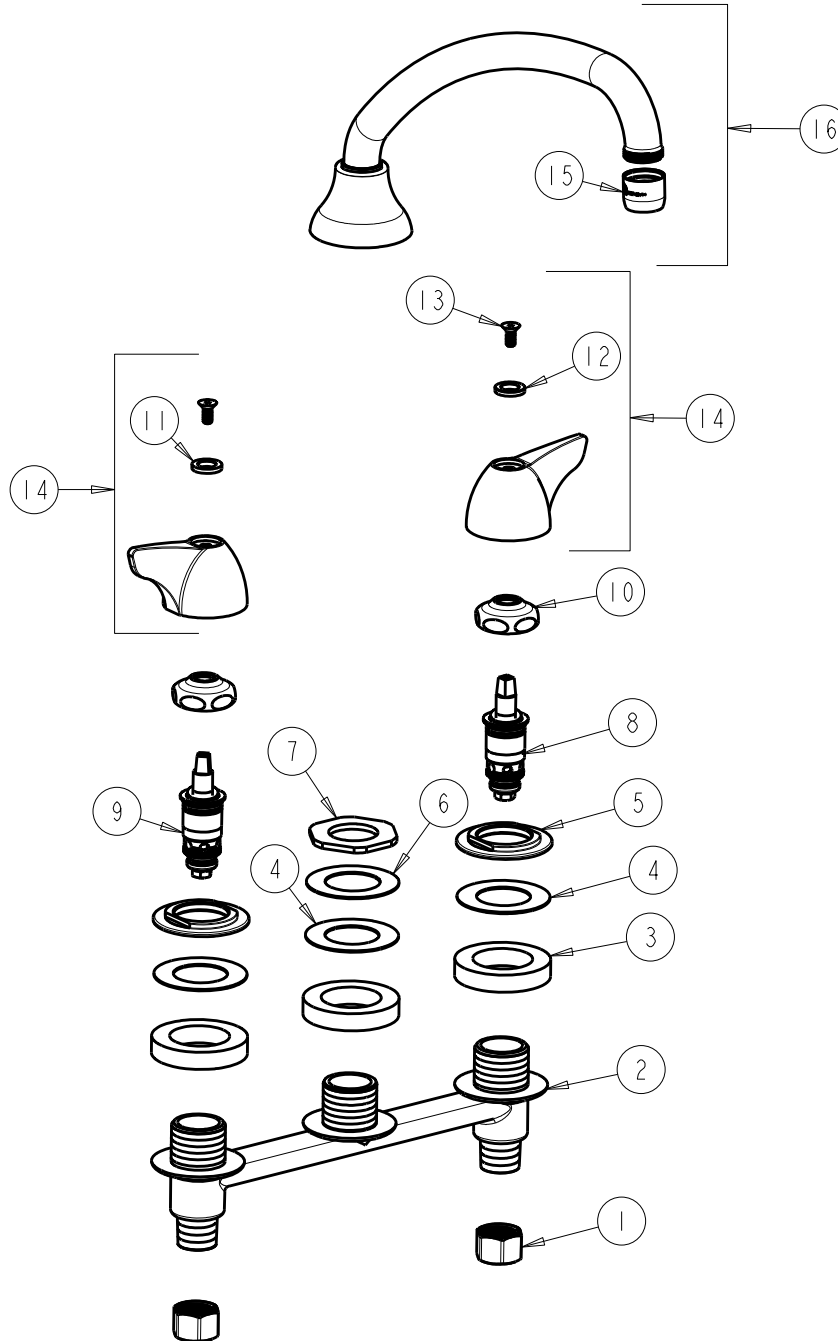

CHICAGO FAUCETS.

Geberit Group

FOR TECHNICAL ASSISTANCE
1-800-TEC-TRUE (1-800-832-8783)

2100 South Clearwater Drive
Des Plaines, IL 60018
Phone: 847-803-5000
Fax: 847-803-5454
www.chicagofaucets.com

REPAIR PARTS

BY: JAR DATE: 10-18-11
CHK: *Jae* REV: 01-30-23

FITTING NO.

1888-ABCP

SUBMITTED MODEL NO.

ITEM NO.

ITEM	PART NO.	DESCRIPTION	ITEM	PART NO.	DESCRIPTION
1	49-005JKRBF	COUPLING NUT	9	1-100XTJKABNF	QUATURN CARTRIDGE (LH)
2	-----	VALVE BODY (NOT SOLD SEPARATELY)	10	1-214JKCP	CAP
3	888-008JKNF	RUBBER WASHER	11	633-023JKNF	INDEX BUTTON (RED)
4	739-056JKNF	RUBBER WASHER	12	633-123JKNF	INDEX BUTTON (BLUE)
5	1888-002JKCP	NUT	13	420-020JKNF	SCREW, 1/8 FLAT HEX HEAD X 1/2
6	888-006JKRBF	BRASS WASHER	14	1000-PRJKCP	WING HANDLE ASSEMBLY (PAIR)
7	308-003JKRBF	LOCKNUT	15	E3JKABCP	OUTLET, AERATOR 2.2 GPM
8	1-099XTJKABNF	QUATURN CARTRIDGE (RH)	16	1888-001KJKABCP	SPOUT ASSEMBLY