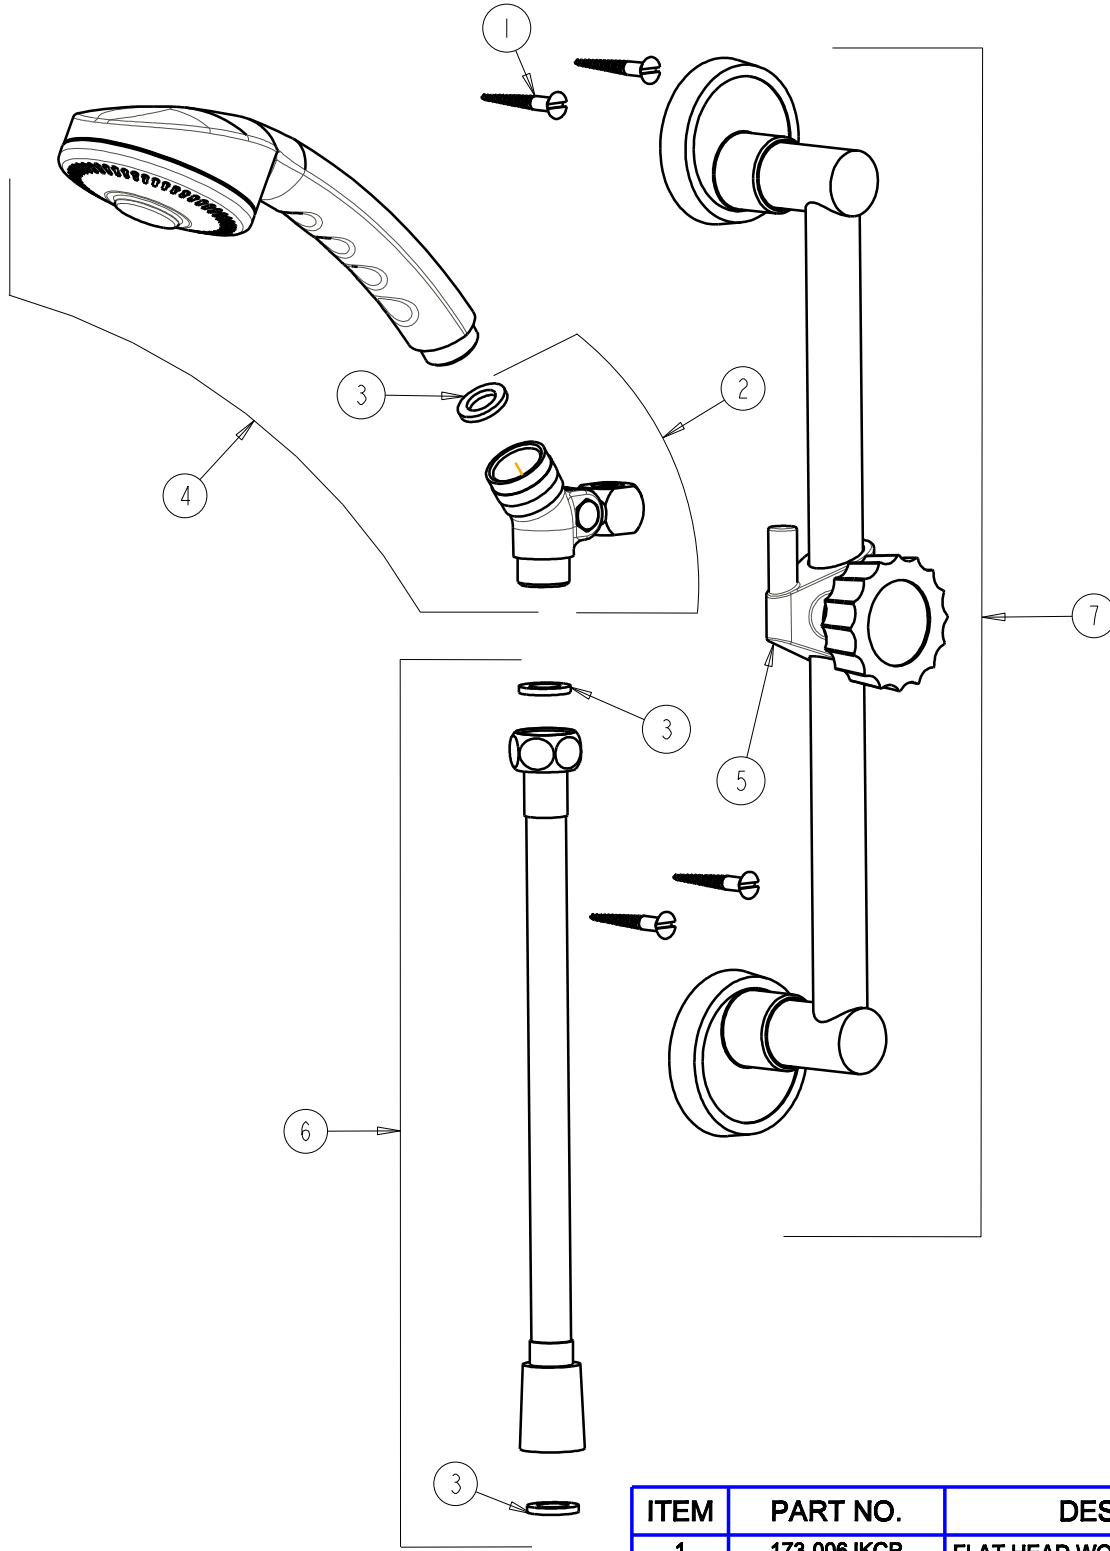

FITTING NO.

**151-CP**

SUBMITTED MODEL NO.

ITEM NO.

**FOR TECHNICAL ASSISTANCE**  
1-800-TEC-TRUE (1-800-832-8783)

ITEM	PART NO.	DESCRIPTION
1	173-006JKCP	FLAT HEAD WOOD SCREW (1)
2	SP2665JKCP	SWIVEL CONNECTION WITH WASHER
3	1001-002JKNF	GASKET (1)
4	SP2666KJKNF	SPRAY
5	SP3330JKCP	ADAPTER
6	SP3409KJKCP	60"-82" STRETCH HOSE W/ 2 WASHERS
7	SP3664KJKCP	24" BAR GUIDE ASSEMBLY