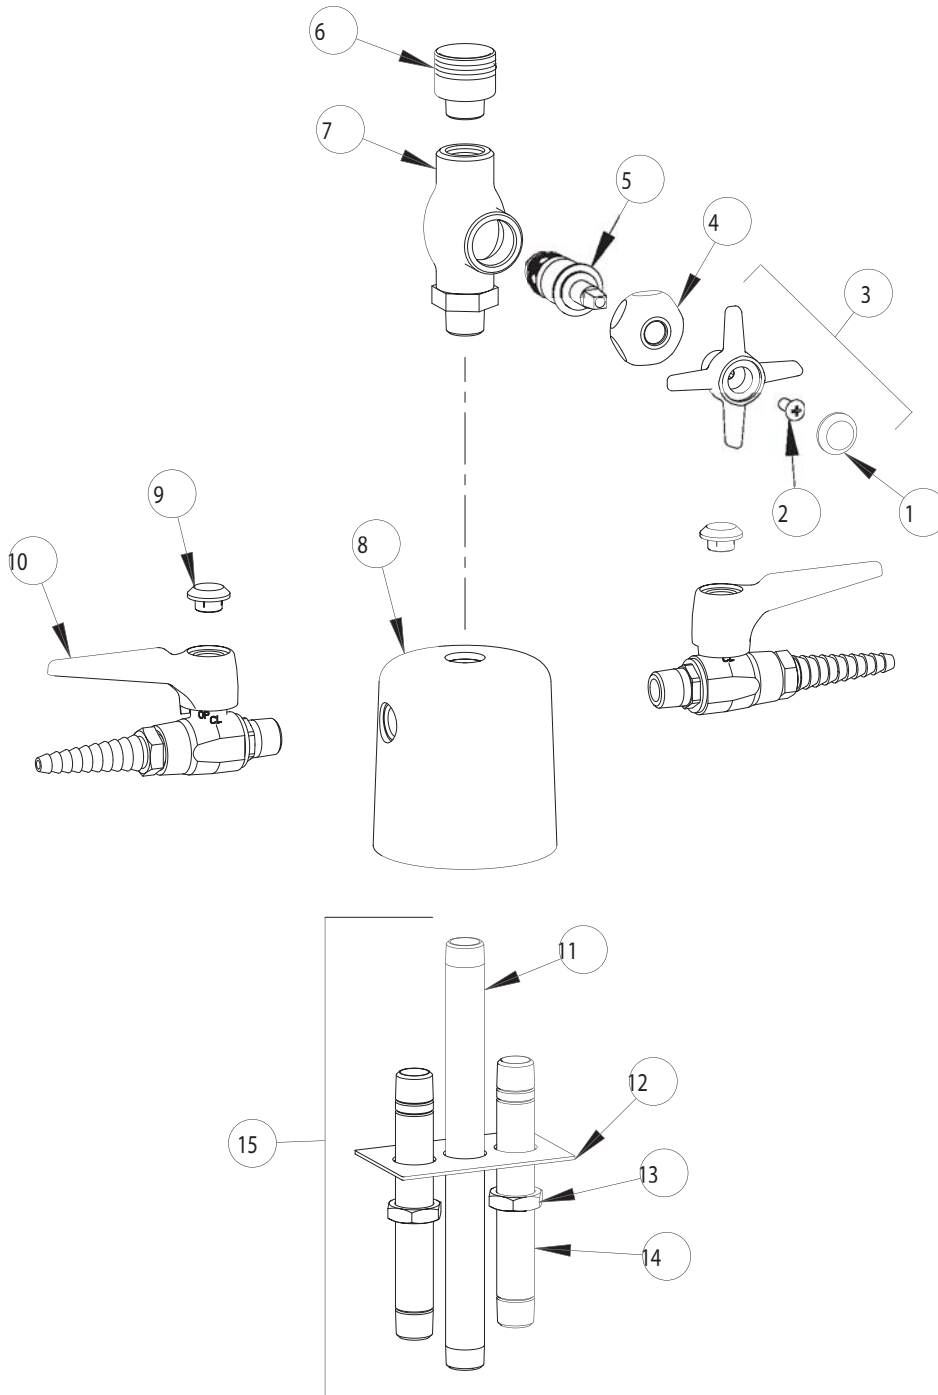

PARTS LIST

BY: JAR
CHK'D:

FINISH: AS SPECIFIED
DATE: 9-19-01

1301-LESSPT

ITEM NO.	PART NO.	DESCRIPTION	ITEM NO.	PART NO.	DESCRIPTION
1	216-178	'CW' INDEX BUTTON	9	216-328	'GAS' INDEX BUTTON
2	420-010	SCREW	10	909-LESS216-28	BALL VALVE
3	204-CW	4-ARM HANDLE ASSEMBLY	11	686-025	NIPPLE
4	1-214	CAP	12	1301-003	STEEL PLATE
5	217XTLH	SLO-COMPRESSION UNIT (LH)	13	1301-002	LOCKNUT
6	225-005	ADAPTER	14	957-003	MALE THREAD SHANK
7	-----	VALVE BODY (NOT SOLD SEPARATELY)	15	1301-SB1K	SHANK ASSEMBLY
8	1301-SB	TURRET			