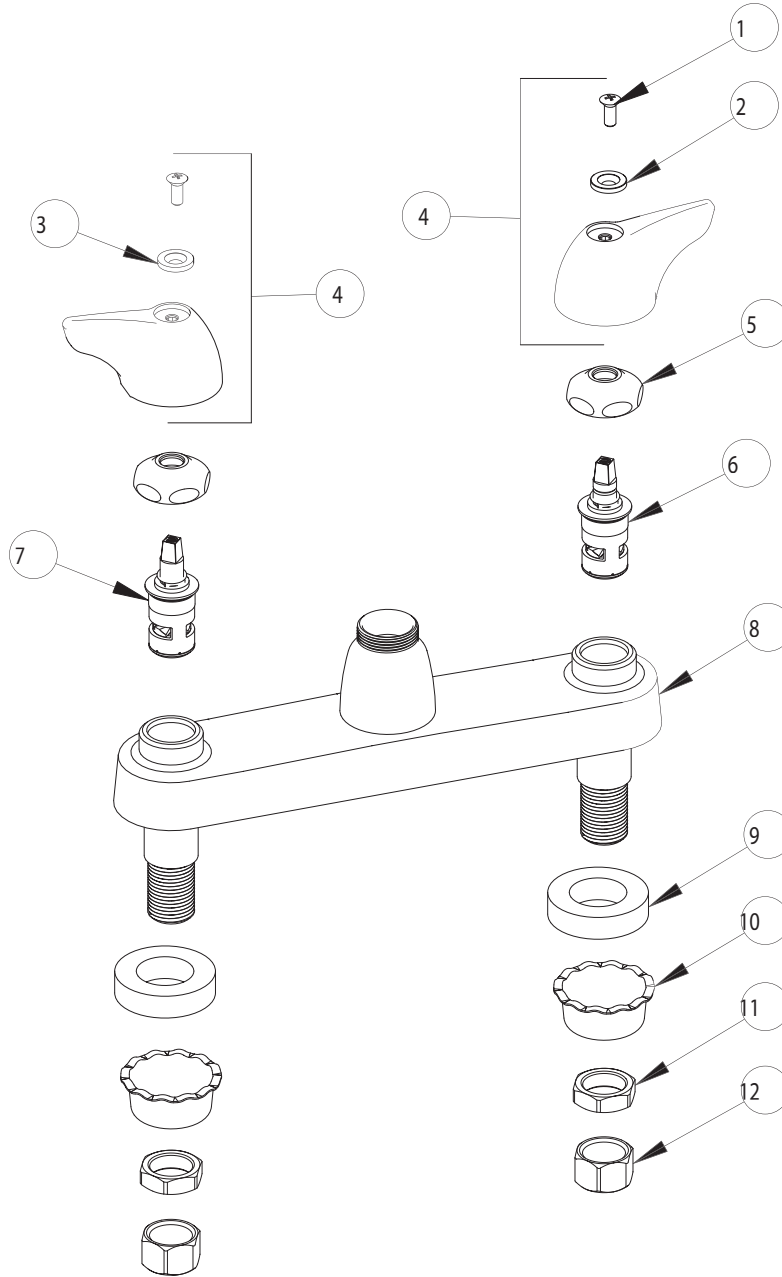

# PARTS LIST

BY: SID  
CHK'D:

FINISH:  
DATE:

AS SPECIFIED  
11-02-01

1100-LESSSPTXK

ITEM NO.	PART NO.	DESCRIPTION	ITEM NO.	PART NO.	DESCRIPTION
1	420-010	SCREW	8	----	VALVE BODY (NOT SOLD SEPARATELY)
2	633-123	INDEX BUTTON (BLUE)	9	555-313	WASHER
3	633-023	INDEX BUTTON (RED)	10	1797-114	BASIN COCK WASHER
4	1000PR	HANDLE HOT/COLD	11	49-004	LOCKNUT
5	1-214	CAP	12	49-005	COUPLING NUT
6	1-099XK	RH CERAMIC QUATURN UNIT			
7	1-100XK	LH CERAMIC QUATURN UNIT			