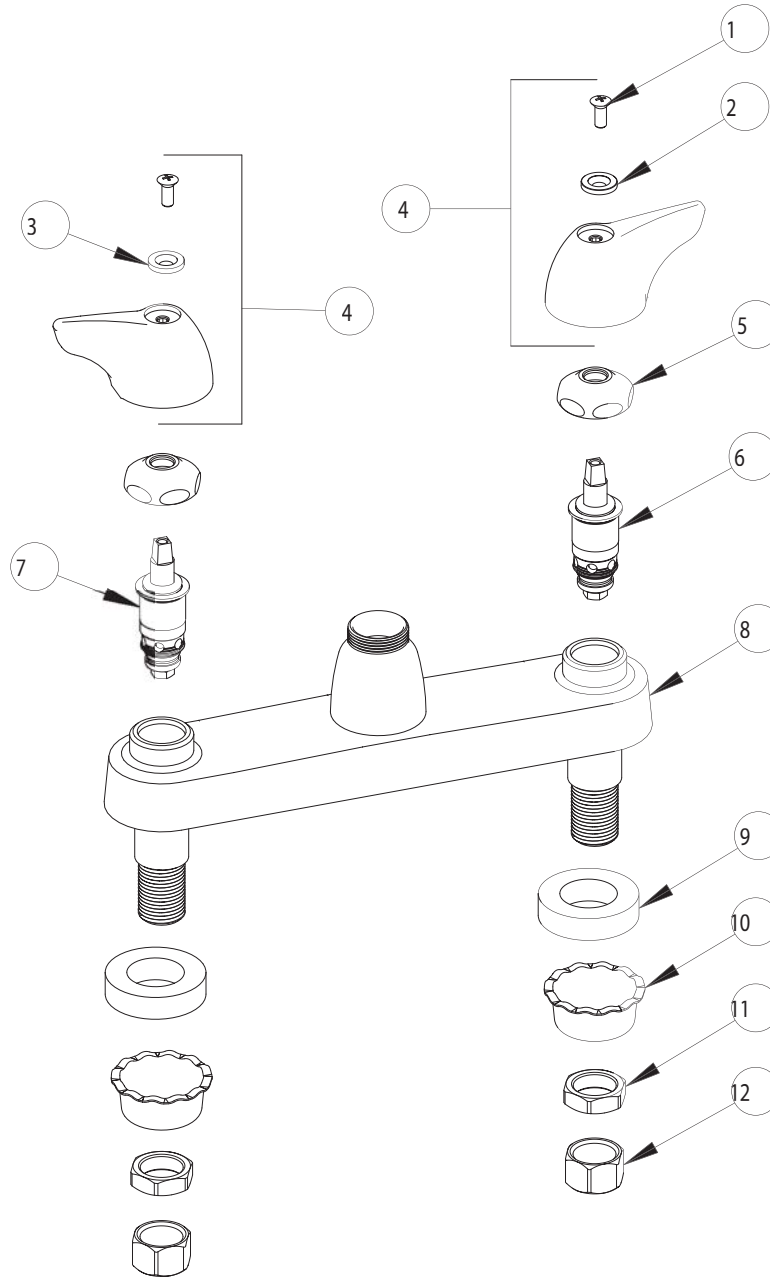

# PARTS LIST

BY: SID  
CHK'D:

FINISH:  
DATE:

AS SPECIFIED  
11-02-01

1100-LESSSPT

ITEM NO.	PART NO.	DESCRIPTION	ITEM NO.	PART NO.	DESCRIPTION
1	420-010	SCREW	8	----	VALVE BODY (NOT SOLD SEPARATELY)
2	633-123	INDEX BUTTON (BLUE)	9	555-313	WASHER
3	633-023	INDEX BUTTON (RED)	10	1797-114	BASIN COCK WASHER
4	1000PR	HANDLE HOT/COLD	11	49-004	LOCKNUT
5	1-214	CAP	12	49-005	COUPLING NUT
6	1-099XT	QUATURN UNIT (RH)			
7	1-100XT	QUATURN UNIT (LH)			