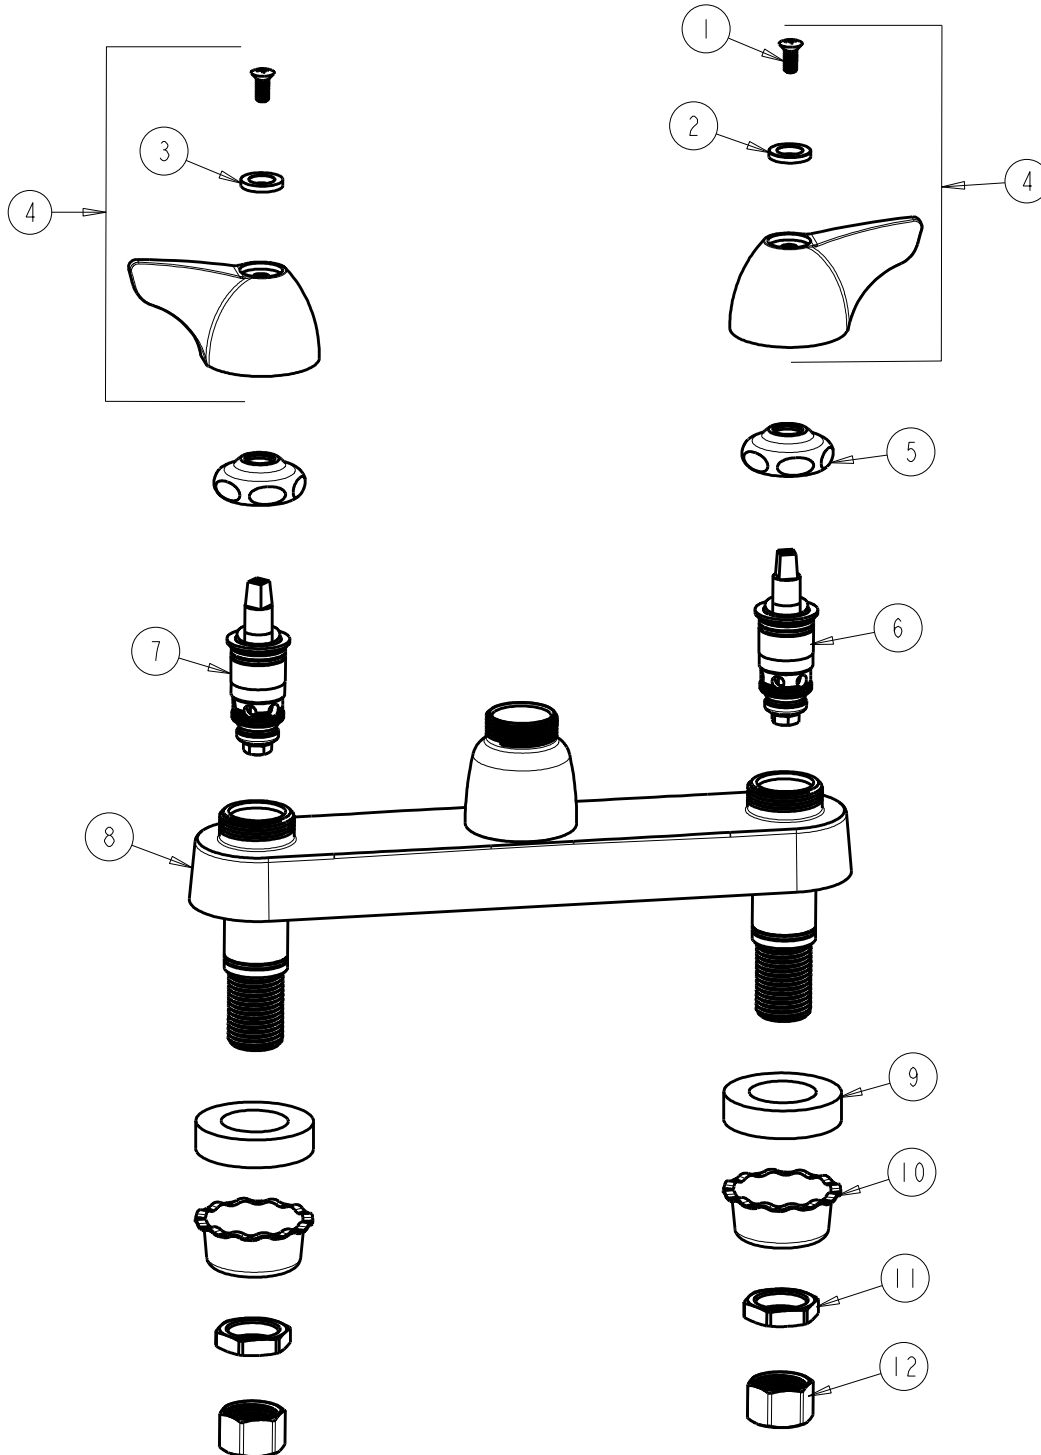

BY: SID

DATE: 05-04-12

CHK:

REV:

ITEM NO.

FOR TECHNICAL ASSISTANCE
1-800-TEC-TRUE (1-800-832-8783)

ITEM	PART NO.	DESCRIPTION	ITEM	PART NO.	DESCRIPTION
1	420-010JKRCF	SCREW, 10-32 UNC PH 1/2	7	1-100XTJKABNF	QUATURN CARTRIDGE (LH)
2	633-123JKNF	INDEX BUTTON (BLUE)	8	---	VALVE BODY (NOT SOLD SEPARATELY)
3	633-023JKNF	INDEX BUTTON (RED)	9	555-313JKNF	WASHER
4	1000-PRJKCP	WING HANDLE ASSEMBLY (PAIR)	10	1797-114JKNF	BASIN COCK WASHER
5	1-214JKCP	CAP	11	49-004JKRBF	LOCKNUT
6	1-099XTJKABNF	QUATURN CARTRIDGE (RH)	12	49-005JKRBF	COUPLING NUT