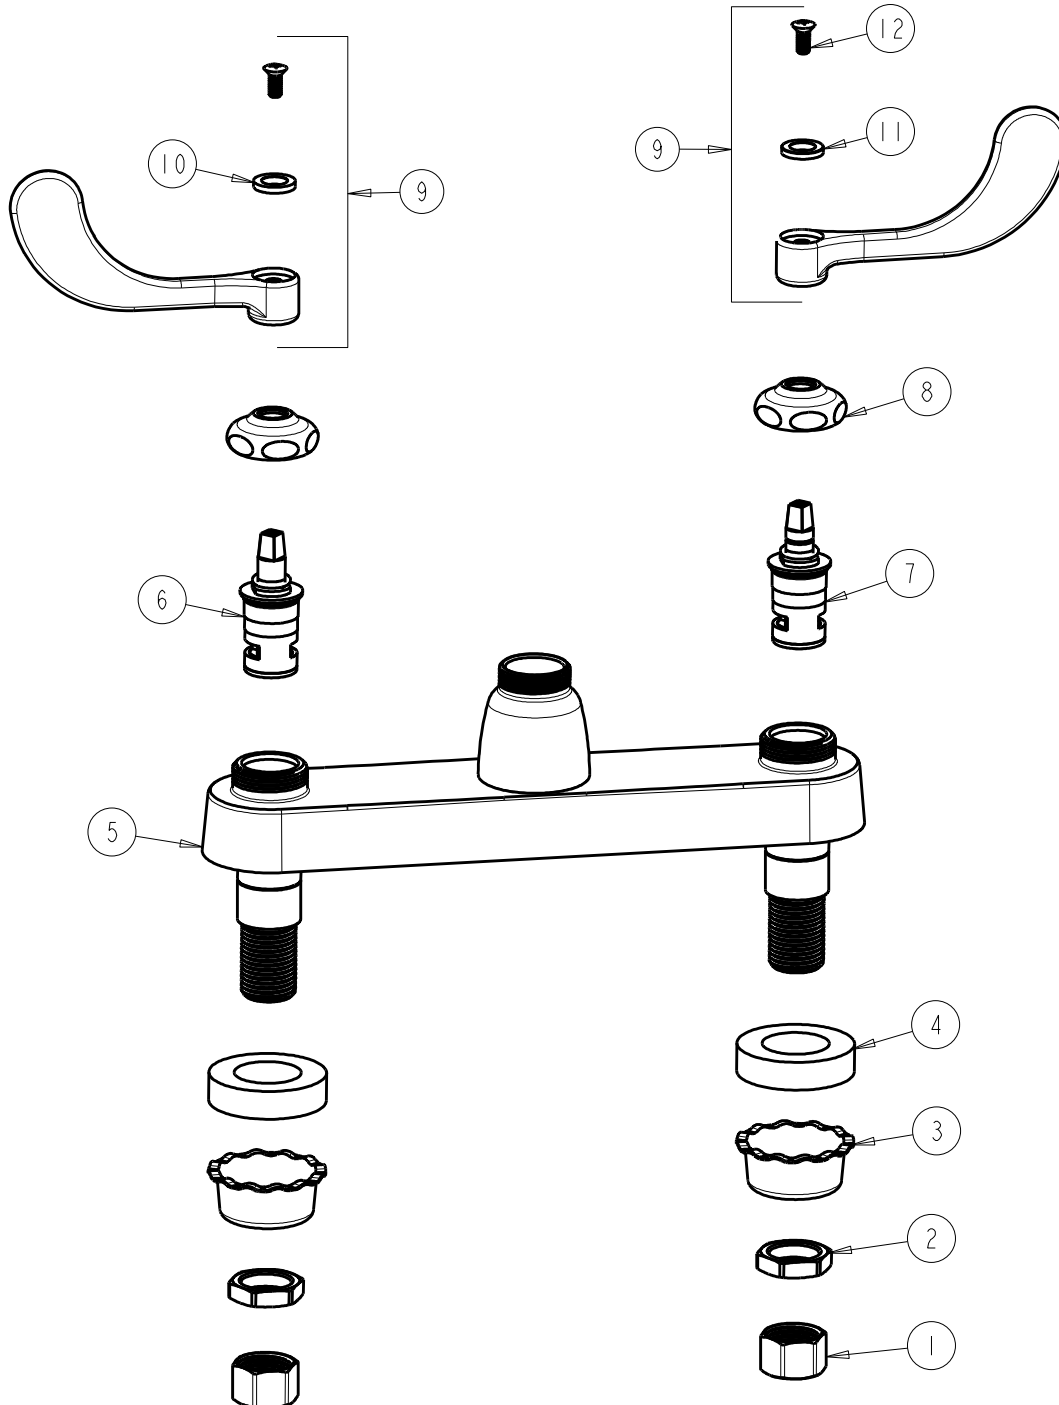

CHICAGO FAUCETS
a Geberit company

2100 South Clearwater Drive
Des Plaines, IL 60018
Phone: 847-803-5000
Fax: 847-803-5454
www.chicagofaucets.com

REPAIR PARTS

FITTING NO.

1100-LESSSPT317XKCP

SUBMITTED MODEL NO.

BY: JAR DATE: 10-21-11

CHK: *[Signature]* REV:

ITEM NO.

FOR TECHNICAL ASSISTANCE
1-800-TEC-TRUE (1-800-832-8783)

ITEM	PART NO.	DESCRIPTION	ITEM	PART NO.	DESCRIPTION
1	49-005JKRBF	COUPLING NUT	7	1-099XKJKNF	RH CERAMIC CARTRIDGE 1/4
2	49-004JKRBF	LOCKNUT	8	1-214JKCP	CAP
3	1797-114JKNF	BASIN COCK WASHER	9	317-PRJKCP	HANDLE, 4" WRISTBLADE (PAIR)
4	555-313JKNF	WASHER	10	633-023JKNF	INDEX BUTTON (RED)
5	-----	VALVE BODY (NOT SOLD SEPARATELY)	11	633-123JKNF	INDEX BUTTON (BLUE)
6	1-100XKJKNF	LH CERAMIC CARTRIDGE 1/4	12	420-010JKRCF	SCREW, 10-32 UNC PH 1/2