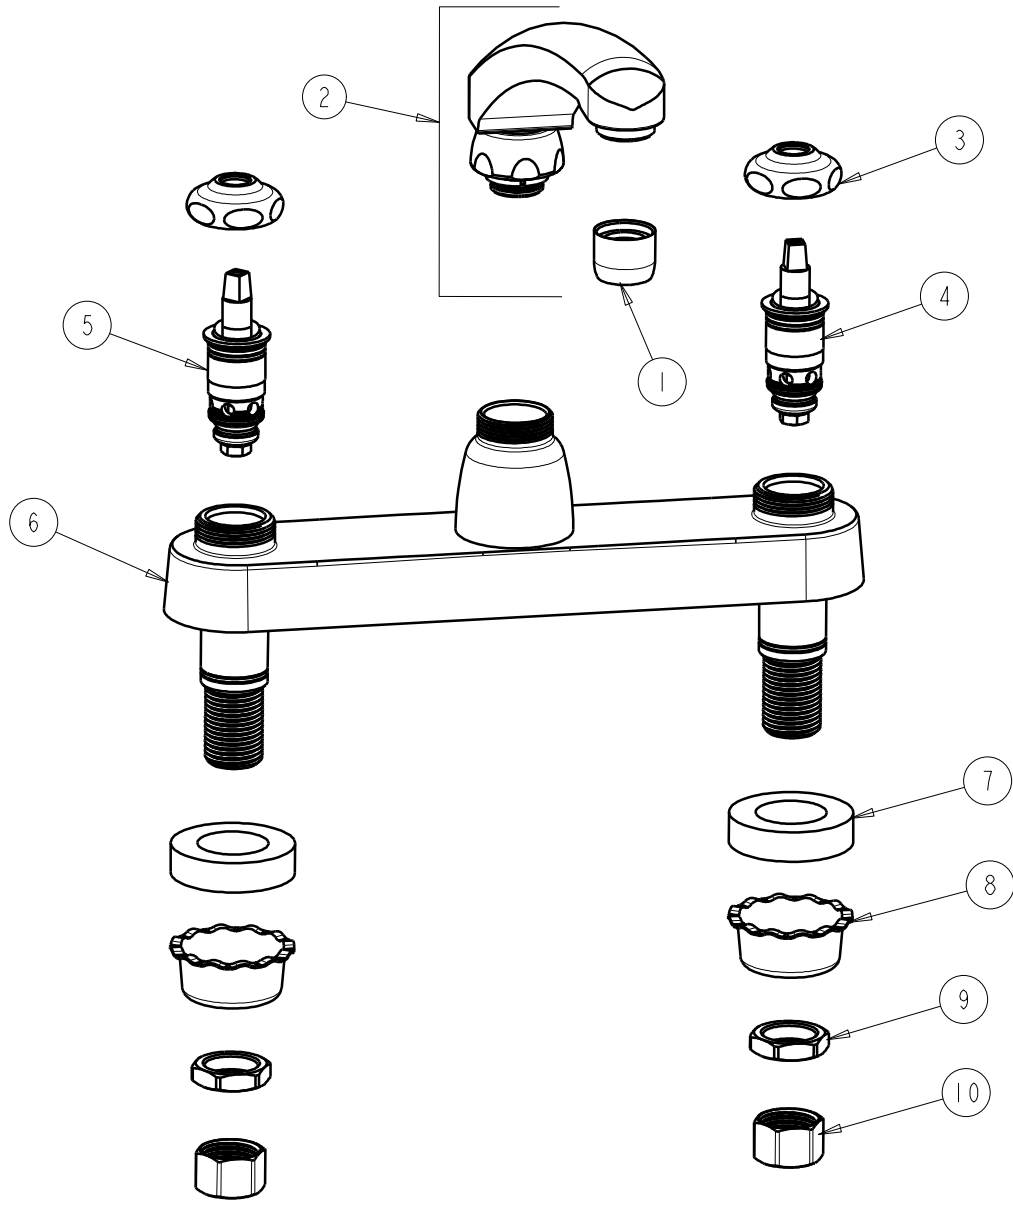

**CHICAGO FAUCETS**  
a Geberit company

2100 South Clearwater Drive  
Des Plaines, IL 60018  
Phone: 847-803-5000  
Fax: 847-803-5454  
www.chicagofaucets.com

**REPAIR PARTS**

FITTING NO.

1100-LESSHDLBCP

SUBMITTED MODEL NO.

BY: SID DATE: 05-04-09

CHK: *[Signature]* REV:

ITEM NO.

**FOR TECHNICAL ASSISTANCE**  
1-800-TEC-TRUE (1-800-832-8783)

ITEM	PART NO.	DESCRIPTION	ITEM	PART NO.	DESCRIPTION
1	E3JKCP	SOFTFLO AERATOR OUTLET	6	—	VALVE BODY NOT SOLD SEPARATELY
2	ABL8JKCP	CAST SPOUT	7	555-313JKNF	WASHER
3	1-214JKCP	CAP	8	1797-114JKNF	BASIN COCK WASHER
4	AB1-099XTJKNF	QUATURN UNIT (RH)	9	49-004JKRBF	LOCKNUT
5	AB1-100XTJKNF	QUATURN UNIT (LH)	10	49-005JKRBF	COUPLING NUT