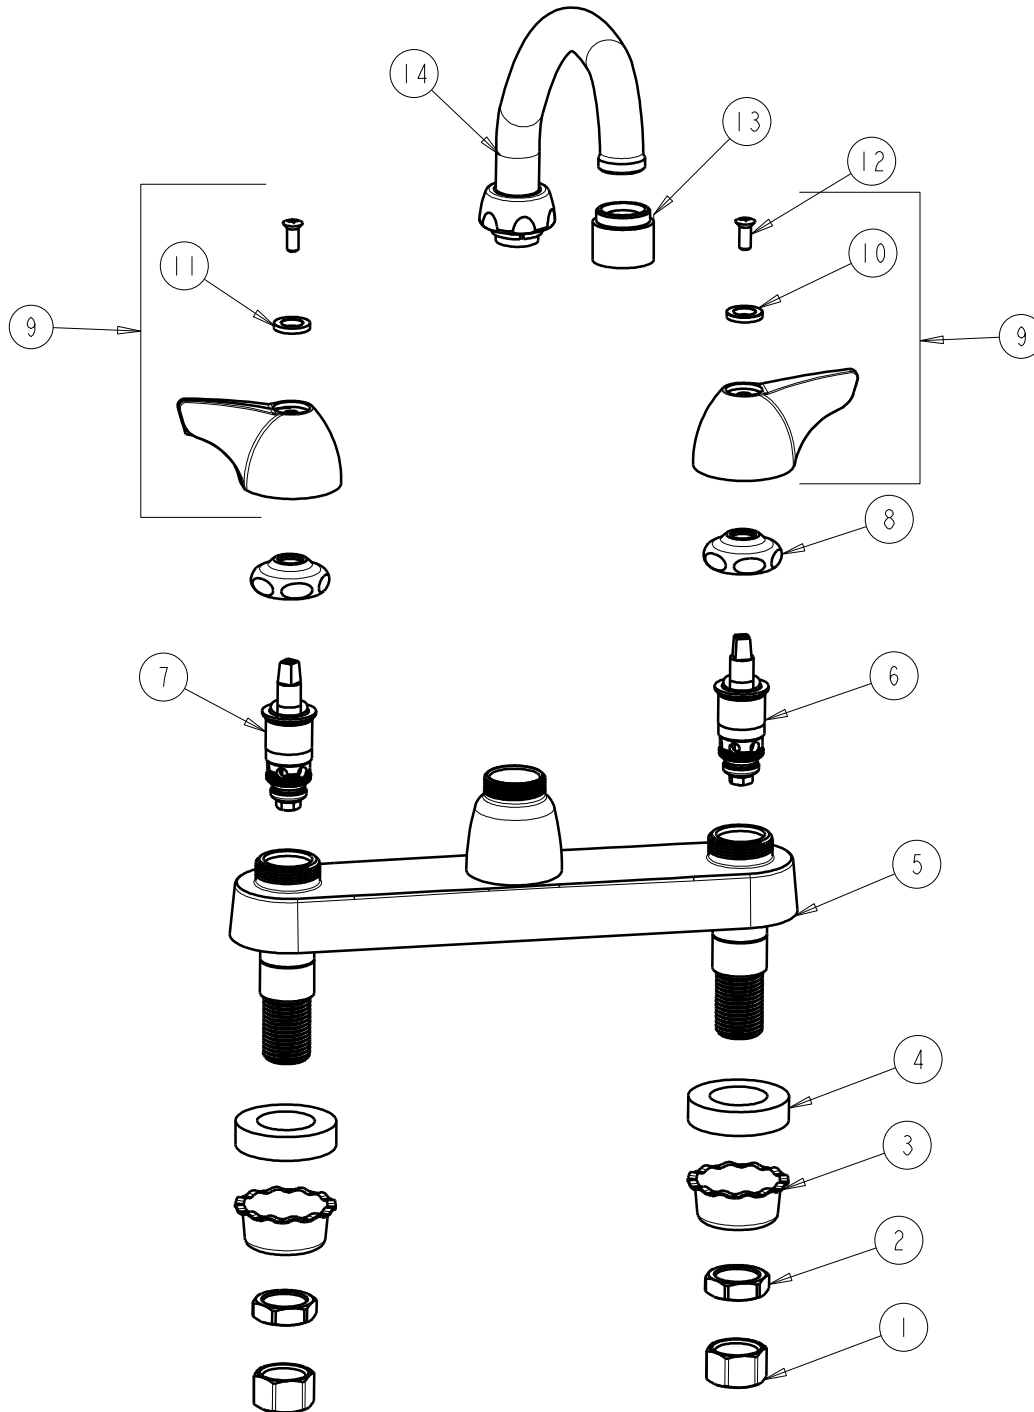

CHICAGO FAUCETS
a Geberit company

2100 South Clearwater Drive
Des Plaines, IL 60018
Phone: 847-803-5000
Fax: 847-803-5454
www.chicagofaucets.com

REPAIR PARTS

FITTING NO.

1100-L9E29VPCP

SUBMITTED MODEL NO.

ITEM NO.

FOR TECHNICAL ASSISTANCE
1-800-TEC-TRUE (1-800-832-8783)

BY: SID DATE: 03-12-09

CHK: *[Signature]* REV:

ITEM	PART NO.	DESCRIPTION	ITEM	PART NO.	DESCRIPTION
1	49-005JKRBF	COUPLING NUT	8	1-214JKCP	CAP
2	49-004JKRBF	LOCKNUT	9	1000-PRJKCP	WING HANDLE ASSEMBLY (PAIR)
3	1797-114JKNF	BASIN COCK WASHER	10	633-123JKNF	INDEX BUTTON (BLUE)
4	555-313JKNF	WASHER	11	633-023JKNF	INDEX BUTTON (RED)
5	—	VALVE BODY (NOT SOLD SEPARATELY)	12	420-010JKRCF	SCREW, 10-32 UNC PH 1/2
6	1-099XTJKNF	QUATURN UNIT (RH)	13	E29VPJKCP	LAM A-FLO OUTLET
7	1-100XTJKNF	QUATURN UNIT (LH)	14	L9LESSE3JKCP	FOR PARTS SEE L9LESSE3JKCP