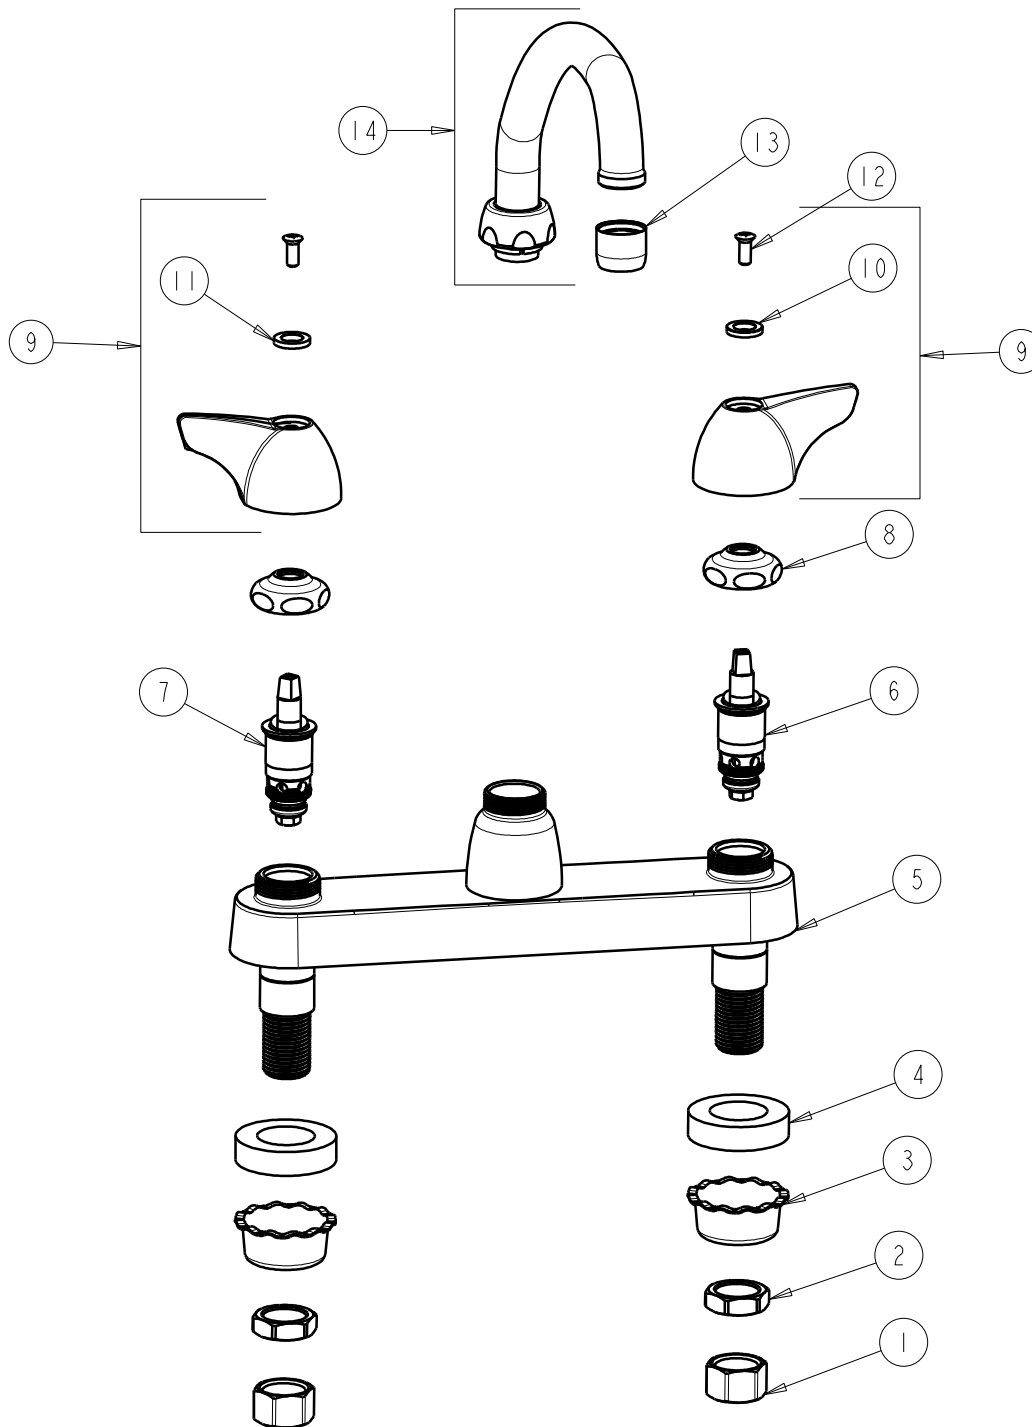

**CHICAGO FAUCETS**  
a Geberit company

2100 South Clearwater Drive  
Des Plaines, IL 60018  
Phone: 847-803-5000  
Fax: 847-803-5454  
www.chicagofaucets.com

**REPAIR PARTS**

FITTING NO.

**1100-L9CP**

SUBMITTED MODEL NO.

ITEM NO.

BY: SID DATE: 03-12-09

CHK: *[Signature]* REV:

**FOR TECHNICAL ASSISTANCE**  
1-800-TEC-TRUE (1-800-832-8783)

ITEM	PART NO.	DESCRIPTION	ITEM	PART NO.	DESCRIPTION
1	49-005JKRBF	COUPLING NUT	8	1-214JKCP	CAP
2	49-004JKRBF	LOCKNUT	9	1000-PRJKCP	WING HANDLE ASSEMBLY (PAIR)
3	1797-114JKNF	BASIN COCK WASHER	10	633-123JKNF	INDEX BUTTON (BLUE)
4	555-313JKNF	WASHER	11	633-023JKNF	INDEX BUTTON (RED)
5	—	VALVE BODY (NOT SOLD SEPARATELY)	12	420-010JKRCF	SCREW, 10-32 UNC PH 1/2
6	1-099XTJKNF	QUATURN UNIT (RH)	13	E3JKCP	SOFTFLO AERATOR OUTLET
7	1-100XTJKNF	QUATURN UNIT (LH)	14	L9JKCP	FOR PARTS SEE L9JKCP