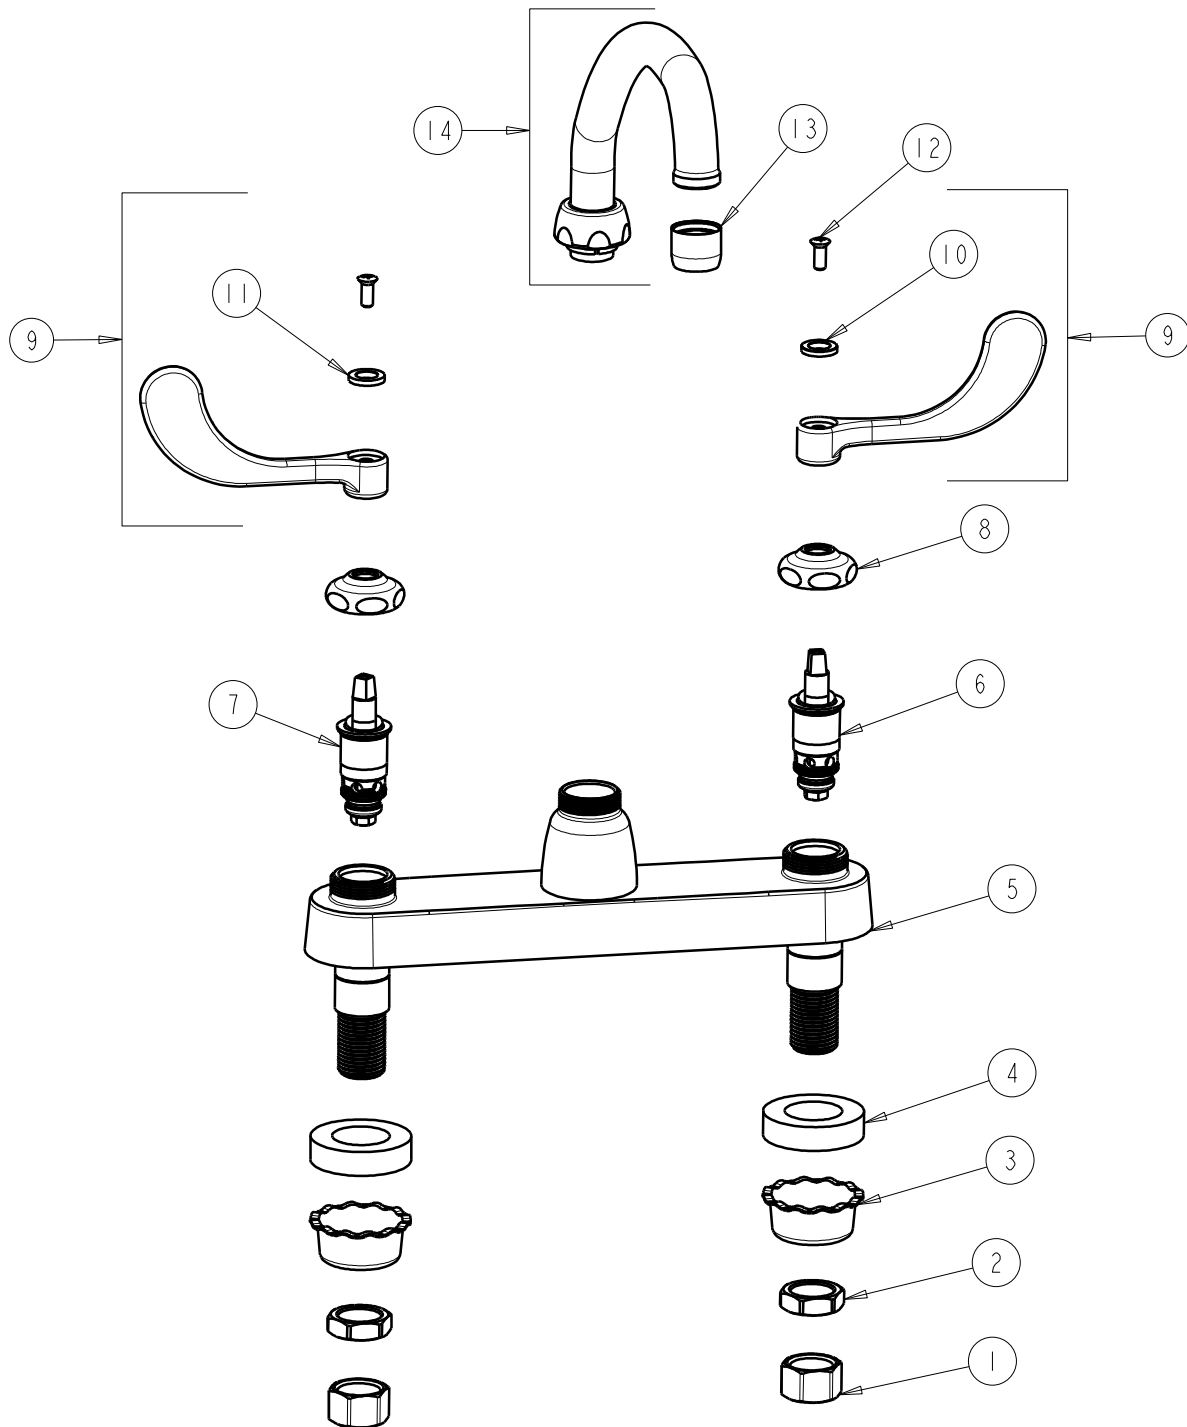

CHICAGO FAUCETS
a Geberit company

2100 South Clearwater Drive
Des Plaines, IL 60018
Phone: 847-803-5000
Fax: 847-803-5454
www.chicagofaucets.com

REPAIR PARTS

FITTING NO.

1100-L9-317CP

SUBMITTED MODEL NO.

ITEM NO.

FOR TECHNICAL ASSISTANCE
1-800-TEC-TRUE (1-800-832-8783)

BY: SID DATE: 03-12-09

CHK: *[Signature]* REV:

ITEM	PART NO.	DESCRIPTION	ITEM	PART NO.	DESCRIPTION
1	49-005JKRBF	COUPLING NUT	8	1-214JKCP	CAP
2	49-004JKRBF	LOCKNUT	9	317-PRJKCP	HANDLE, 4" WRISTBLADE (PAIR)
3	1797-114JKNF	BASIN COCK WASHER	10	633-123JKNF	INDEX BUTTON (BLUE)
4	555-313JKNF	WASHER	11	633-023JKNF	INDEX BUTTON (RED)
5	—	VALVE BODY (NOT SOLD SEPARATELY)	12	420-010JKRCF	SCREW, 10-32 UNC PH 1/2
6	1-099XTJKNF	QUATURN UNIT (RH)	13	E3JKCP	SOFTFLO AERATOR OUTLET
7	1-100XTJKNF	QUATURN UNIT (LH)	14	L9JKCP	FOR PARTS SEE L9JKCP