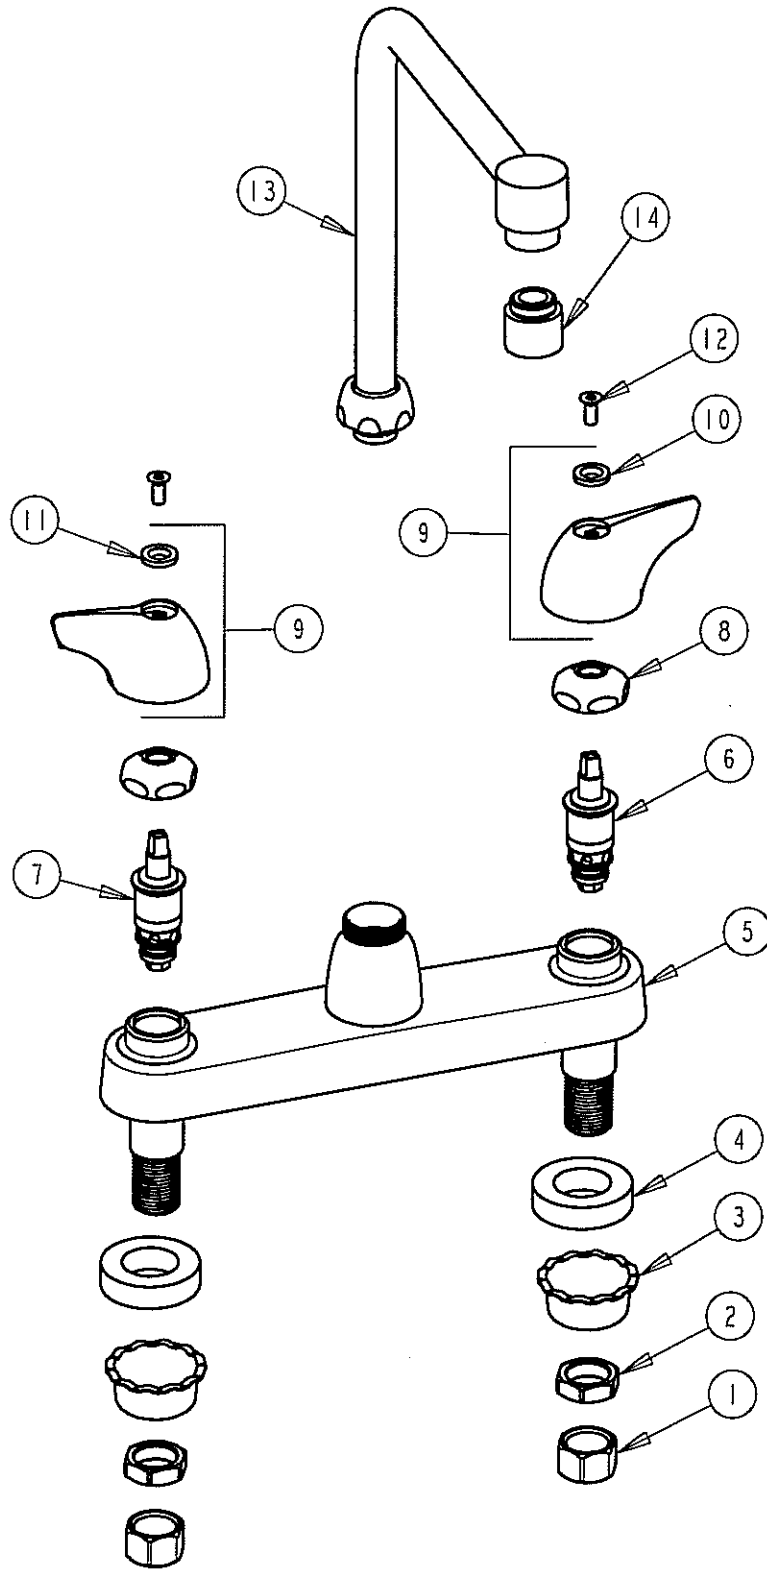

# PARTS LIST

BY: SID  
CHK'D: SID

**CHICAGO FAUCETS**  
Last As Long As The Building

FINISH: AS SPECIFIED  
DATE: 09-18-02

1100-HA8VPC

ITEM NO.	PART NO.	DESCRIPTION	ITEM NO.	PART NO.	DESCRIPTION
1	49-005	COUPLING NUT	8	1-214	CAP
2	49-004	LOCKNUT	9	1000PR	WING HANDLE ASSEMBLY
3	1797-114	BASIN COCK WASHER	10	633-123	INDEX BUTTON (BLUE)
4	555-313	WASHER	11	633-023	INDEX BUTTON (RED)
5	-----	VALVE BODY (NOT SOLD SEPARATELY)	12	420-217	VANDAL PROOF SCREW
6	1-099XT	QUATURN UNIT (RH)	13	HAB	FOR PARTS SEE HAB
7	1-100XT	QUATURN UNIT (LH)	14	E12VP	SOFTFLO ASSEMBLY