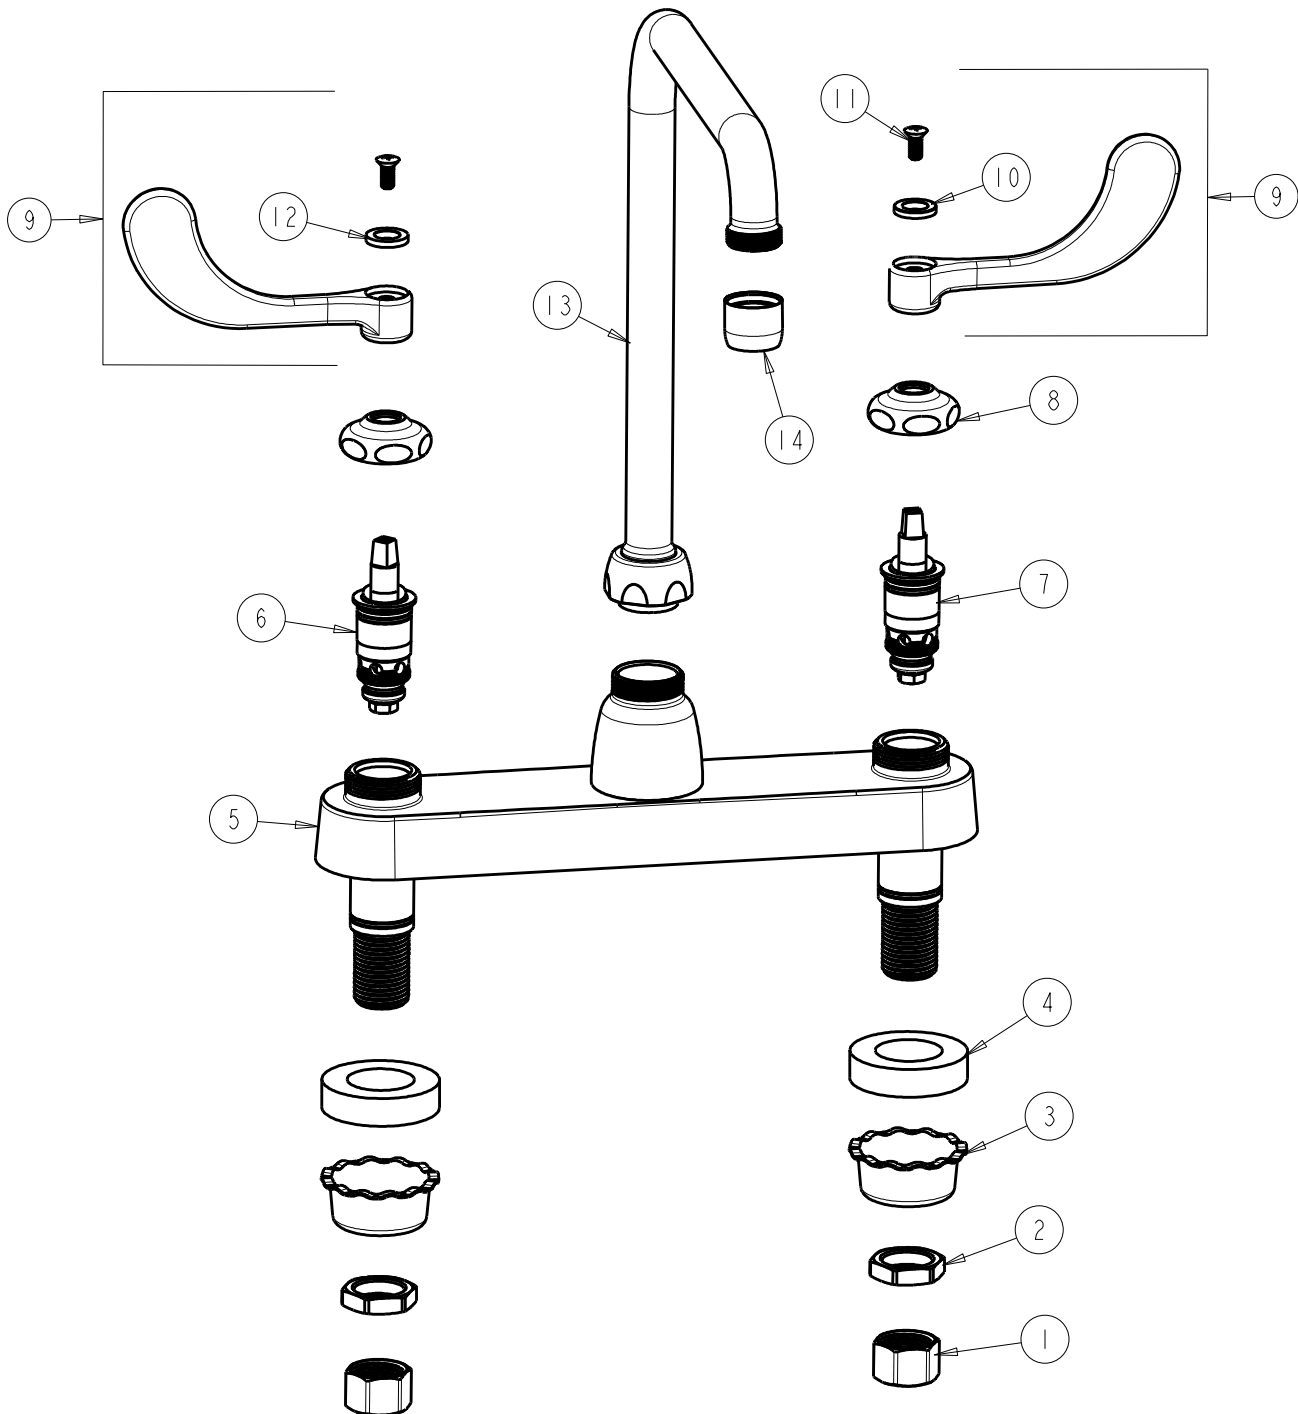

CHICAGO FAUCETS
a Geberit company

2100 South Clearwater Drive
Des Plaines, IL 60018
Phone: 847-803-5000
Fax: 847-803-5454
www.chicagofaucets.com

REPAIR PARTS

FITTING NO.

1100-HA8AE35-317ABCP

SUBMITTED MODEL NO.

BY: JAR DATE: 10-14-11

CHK: *[Signature]* REV:

ITEM NO.

FOR TECHNICAL ASSISTANCE
1-800-TEC-TRUE (1-800-832-8783)

ITEM	PART NO.	DESCRIPTION	ITEM	PART NO.	DESCRIPTION
1	49-005JKRBF	COUPLING NUT	8	1-214JKCP	CAP
2	49-004JKRBF	LOCKNUT	9	317-PRJKCP	HANDLE, 4" WRISTBLADE (PAIR)
3	1797-114JKNF	BASIN COCK WASHER	10	633-123JKNF	INDEX BUTTON (BLUE)
4	555-313JKNF	WASHER	11	420-010JKRCF	SCREW, 10-32 UNC PH 1/2
5	—	VALVE BODY (NOT SOLD SEPARATELY)	12	633-023JKNF	INDEX BUTTON (RED)
6	1-100XTJKABNF	QUATURN UNIT (LH)	13	HA8AJKABCP	HIGH ARCH SWING SPOUT
7	1-099XTJKABNF	QUATURN UNIT (RH)	14	E3JKCP	SOFTFLO AERATOR