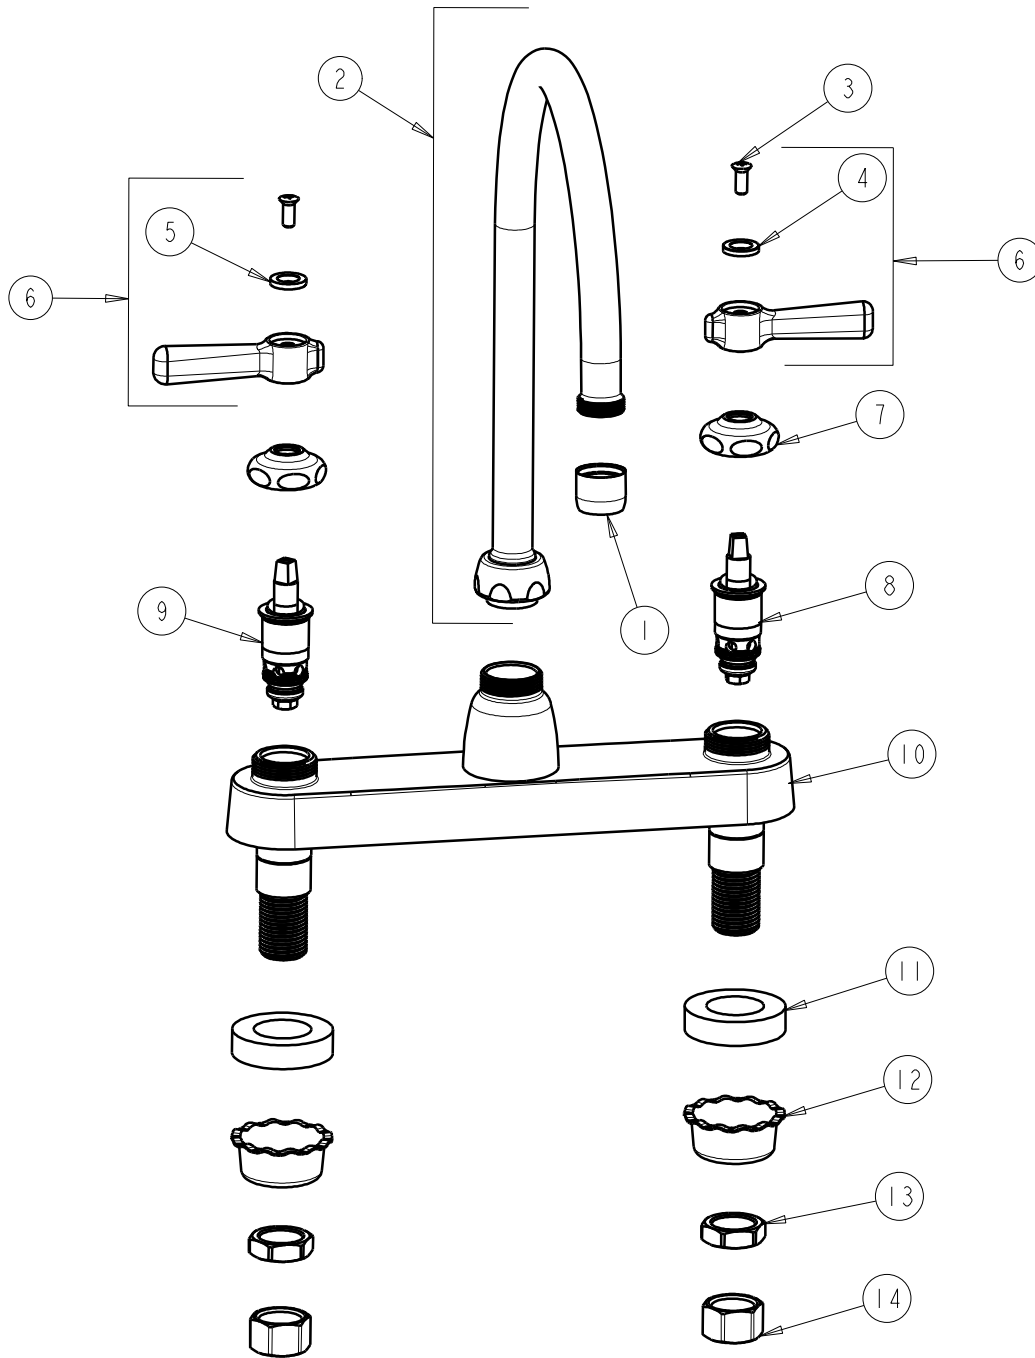

BY: SID

DATE: 03-03-09

CHK: *[Signature]*

REV:

ITEM NO.

FOR TECHNICAL ASSISTANCE
1-800-TEC-TRUE (1-800-832-8783)

ITEM	PART NO.	DESCRIPTION	ITEM	PART NO.	DESCRIPTION
1	E3JKCP	SOFTFLO AERATOR OUTLET	8	1-099XTJKNF	QUATURN UNIT (RH)
2	GN8AE3JKCP	FOR PARTS SEE GN8AE3JKCP	9	1-100XTJKNF	QUATURN UNIT (LH)
3	420-010JKRCF	SCREW, 10-32 UNC PH 1/2	10	---	VALVE BODY (NOT SOLD SEPARATELY)
4	633-123JKNF	INDEX BUTTON (BLUE)	11	555-313JKNF	WASHER
5	633-023JKNF	INDEX BUTTON (RED)	12	1797-114JKNF	BASIN COCK WASHER
6	369-PRJKCP	LEVER HANDLE ASSEMBLY (PAIR)	13	49-004JKRBF	LOCKNUT
7	1-214JKCP	CAP	14	49-005JKRBF	COUPLING NUT