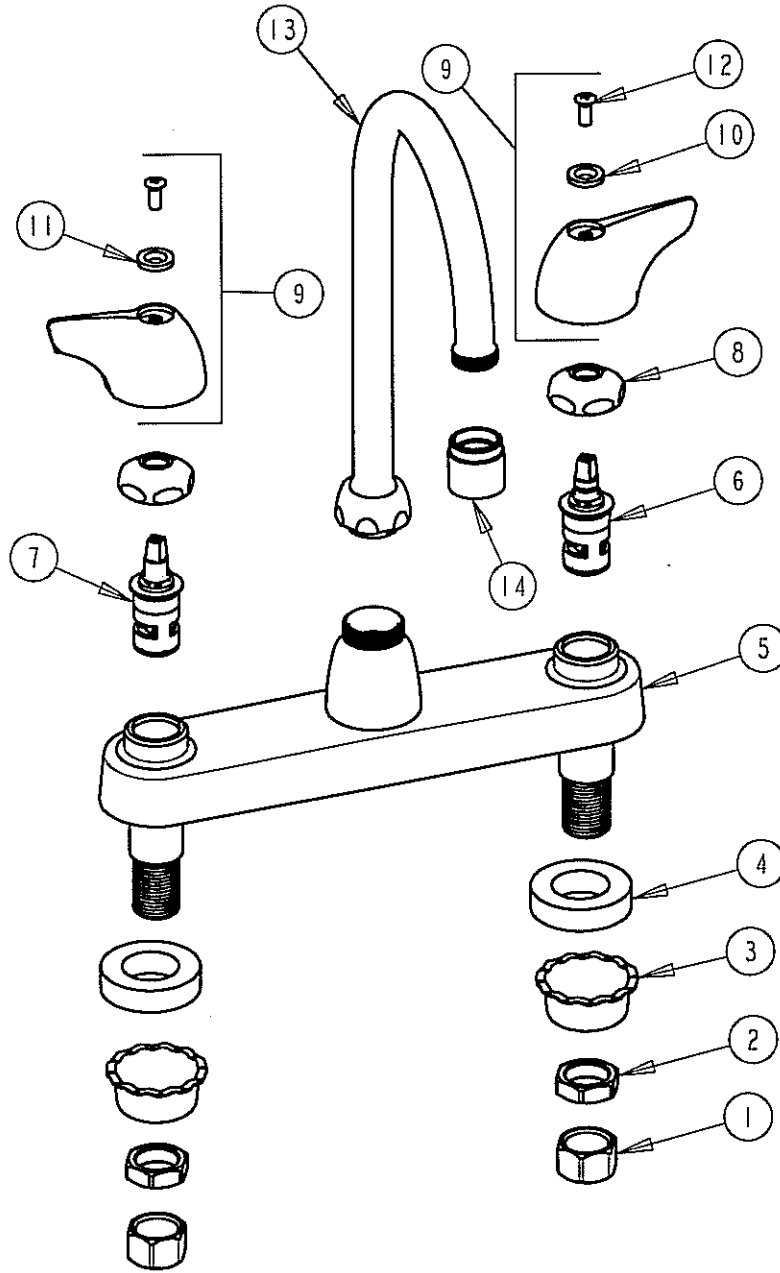

PARTS LIST

BY: SID
CHK'D: *[Signature]*

FINISH: AS SPECIFIED
DATE: 09-18-02

1100-GN2AE3VPAXK

ITEM NO.	PART NO.	DESCRIPTION	ITEM NO.	PART NO.	DESCRIPTION
1	49-005	COUPLING NUT	8	1-214	CAP
2	49-004	LOCKNUT	9	1000PR	WING HANDLE ASSEMBLY
3	1797-114	BASIN COCK WASHER	10	633-123	INDEX BUTTON (BLUE)
4	555-313	WASHER	11	633-023	INDEX BUTTON (RED)
5	-----	VALVE BODY (NOT SOLD SEPARATELY)	12	420-010	SCREW
6	1-099XK	RH CERAMIC QUATURN UNIT	13	GN8A	FOR PARTS SEE GN8A
7	1-100XK	LH CERAMIC QUATURN UNIT	14	E3VP	SOFTFLO OUTLET (INCL KEY)