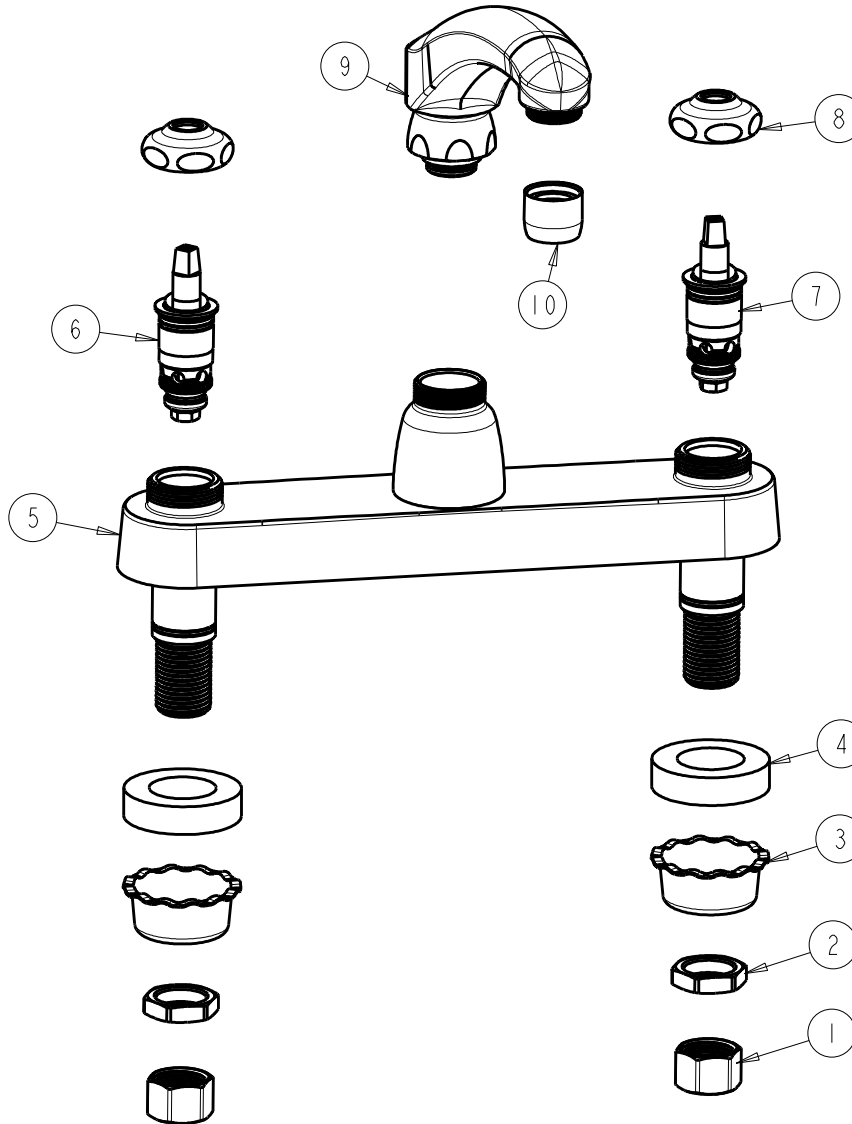

**CHICAGO FAUCETS**  
a Geberit company

2100 South Clearwater Drive  
Des Plaines, IL 60018  
Phone: 847-803-5000  
Fax: 847-803-5454  
www.chicagofaucets.com

**REPAIR PARTS**

FITTING NO.

1100-E35LESSHDLBCP

SUBMITTED MODEL NO.

ITEM NO.

**FOR TECHNICAL ASSISTANCE**  
1-800-TEC-TRUE (1-800-832-8783)

BY: JAR DATE: 10-14-11

CHK: *[Signature]* REV:

ITEM	PART NO.	DESCRIPTION	ITEM	PART NO.	DESCRIPTION
1	49-005JKRBF	COUPLING NUT	6	1-100XTJKABNF	QUATURN UNIT (LH)
2	49-004JKRBF	LOCKNUT	7	1-099XTJKABNF	QUATURN UNIT (RH)
3	1797-114JKNF	BASIN COCK WASHER	8	1-214JKCP	CAP
4	555-313JKNF	WASHER	9	L8LESSE3JKCP	CAST SPOUT
5	---	VALVE BODY (NOT SOLD SEPARATELY)	10	E35JKCP	SOFTFLO AERATOR 1.5 GPM