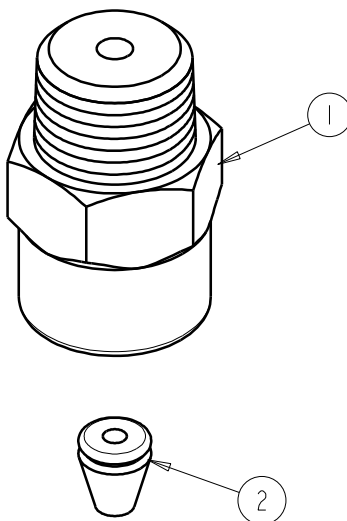

SUBMITTED MODEL NO.

ITEM NO.

FOR TECHNICAL ASSISTANCE
1-800-TEC-TRUE (1-800-832-8783)

ITEM	PART NO.	DESCRIPTION
1	---	NOT SOLD SEPARATELY
2	620-248JKNF	2.0 GPM FLO-CONTROL