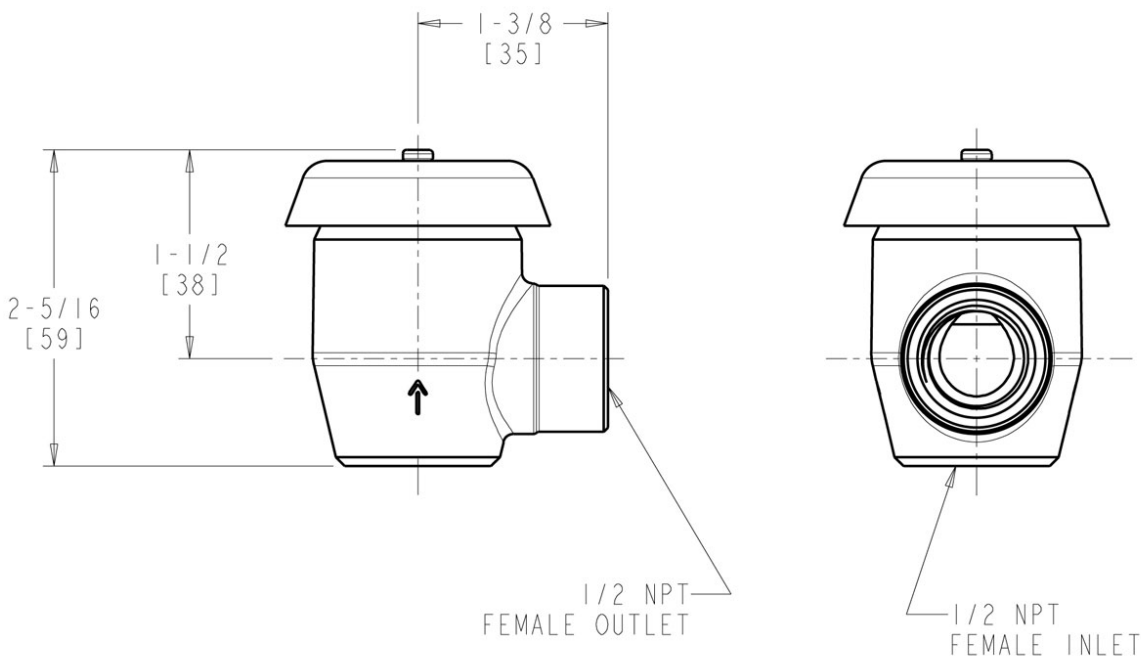

Architect/Engineer Specification

Chicago Faucets No. 892-CP, Atmospheric Vacuum Breaker, chrome plated. Atmospheric vacuum breaker, not intended for continuous pressure applications.

Operation and Maintenance

Installation should be in accordance with local plumbing codes. Flush all pipes thoroughly before installation. After installation, remove spout outlet or flow control and flush faucet thoroughly to clear any debris. Care should be taken when cleaning the product. Do not use abrasive cleaners, chemicals or solvents as they can result in surface damage. Use mild soap and warm water for cleaning and protecting the life of Chicago Faucet products. For specific operation and maintenance refer to the installation instructions and repair parts documents that are located at www.chicagofaucets.com.

Chicago Faucets, member of the Geberit Group, is the leading brand of commercial faucets and fittings in the United States, offering a complete range of products for schools, laboratories, hospitals, office buildings, food service, airports and sport facilities. Call 1.800.TECTRUE or 1.847.803.5000 Option 1 for installation or other technical assistance.

2100 South Clearwater Drive
Des Plaines, IL
P: 847/803-5000
F: 847/803-5454
Technical: 800/TEC-TRUE
www.chicagofaucets.com