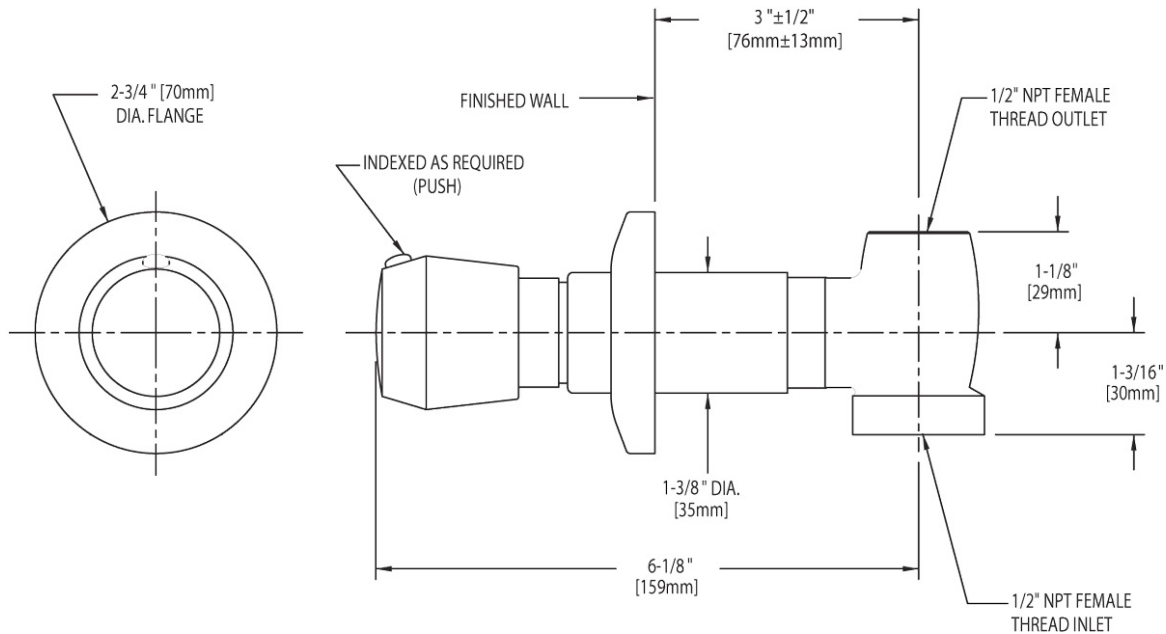

Remote Spouts and Valves

Product Type

Concealed Straight Valve

Features & Specifications

- Concealed Straight Valve
- 1-3/4" Vandal Proof MVP Metering Push Handle
- MVP Metering Adjustable Cycle Time Closure Cartridge
- 1/2" NPT Female Thread Inlet
- 1/2" NPT Female Thread Outlet
- CFNow! Item Ships in 5 Days

Contractor _____

Submitted as Shown Submitted with Variations

Date _____

Architect/Engineer Specification

Chicago Faucets No. 770-665PSHCP, Concealed Straight Valve, Chrome Plated solid brass construction. 1-3/4" Metal Vandal Proof MVP Metering Push handle(s) with Blue or Red Button. MVP™ self-closing, auto-timed metering cartridge, adjustable run time from 2 to 15 seconds, opens with push, 0.25 gallon/cycle. 1/2" NPT Female Thread Inlet. 1/2" NPT Female Thread Outlet. .