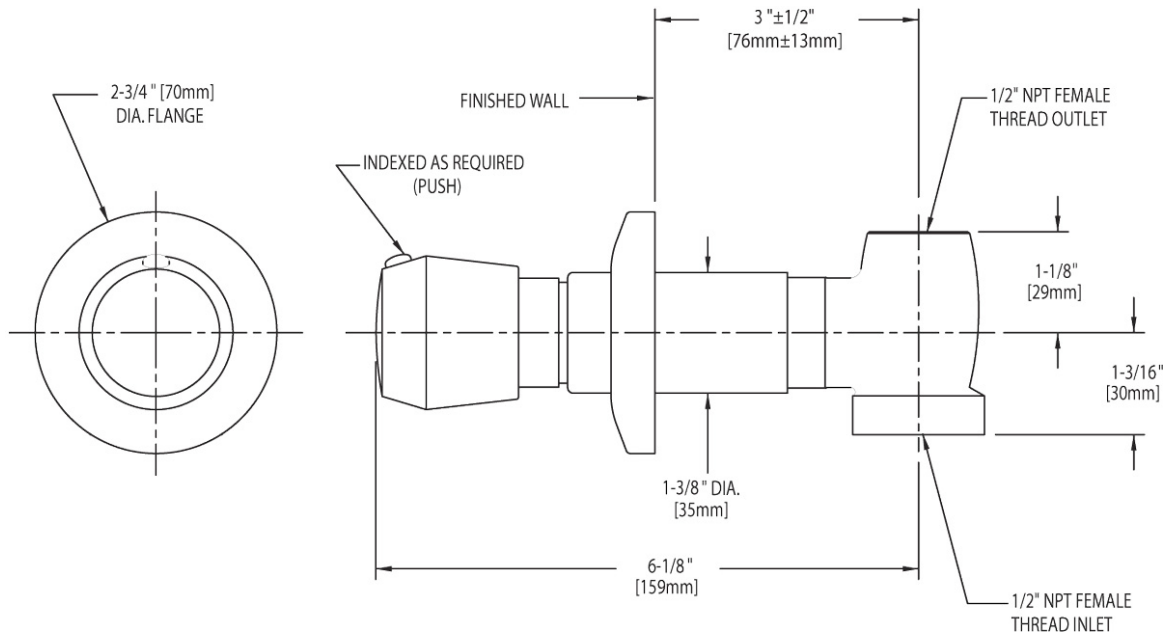

Remote Spouts and Valves

Product Type

Concealed Straight Valve

Features & Specifications

- Concealed Straight Valve
- 1-3/4" Vandal Proof MVP Metering Push Handle
- MVP Metering Adjustable Cycle Time Closure Cartridge
- 1/2" NPT Female Thread Inlet
- 1/2" NPT Female Thread Outlet
- CFNow! Item Ships in 5 Days

Contractor _____

Submitted as Shown Submitted with Variations

Date _____

Architect/Engineer Specification

Chicago Faucets No. 770-665PSHCP, Concealed Straight Valve, Chrome Plated solid brass construction. 1-3/4" Metal Vandal Proof MVP Metering Push handle(s) with Blue or Red Button. MVP™ self-closing, auto-timed metering cartridge, adjustable run time from 2 to 15 seconds, opens with push, 0.25 gallon/cycle. 1/2" NPT Female Thread Inlet. 1/2" NPT Female Thread Outlet. .