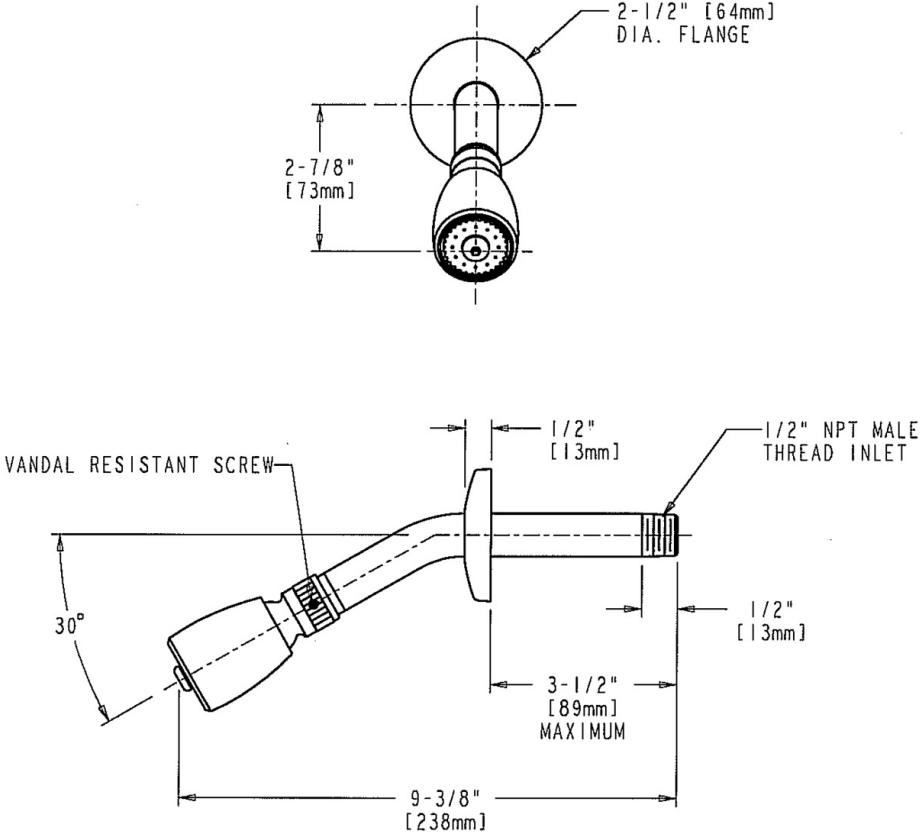

ACCESSORIES AND PARTS

620-AVPCP

Product Type

2.5 GPM Max. Flow Rate @ 80 PSI Shower Head with Arm, Flange, and Ball Joint

Features & Specifications

- Swivel ball head for adjustable positioning
- Pressure Compensating Flow Control
- Vandal Resistant Screw

Architect/Engineer Specification

Chicago Faucets No. 620-AVPCP, Shower Head with Arm, Flange, and Ball Joint. 2.5 GPM max. flow rate @ 80 PSI. Chrome plated. Swivel ball head for adjustable positioning. Pressure compensating flow control. Vandal resistant screw.