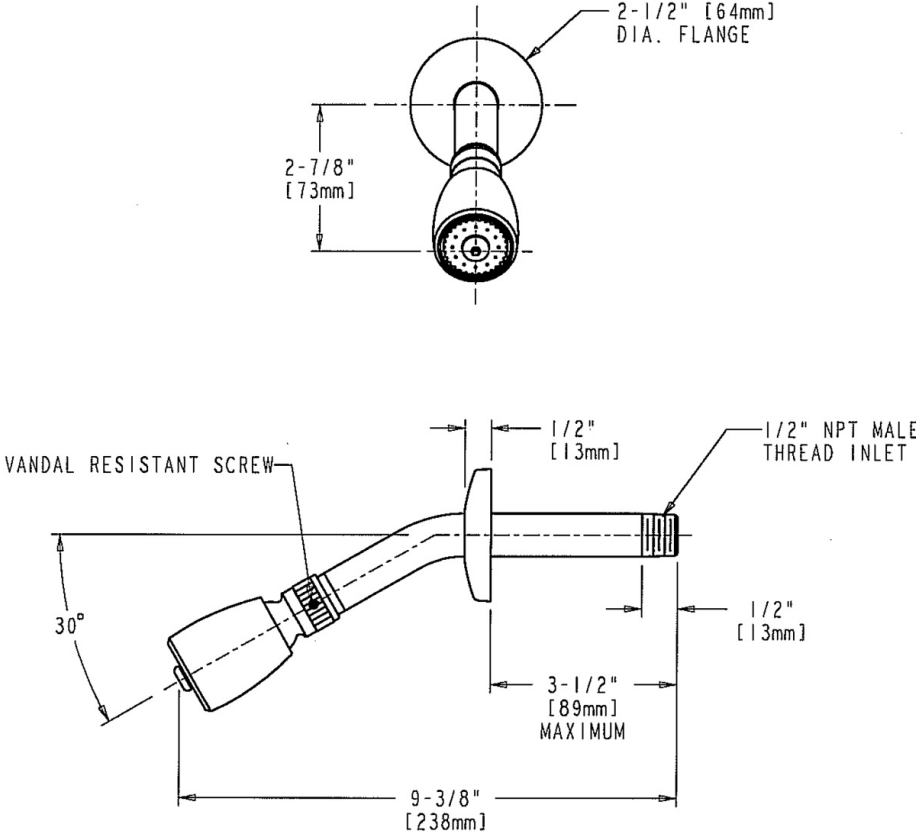

ACCESSORIES AND PARTS

620-AVPCP

Product Type

2.5 GPM Max. Flow Rate @ 80 PSI Shower Head with Arm, Flange, and Ball Joint

Features & Specifications

- Swivel ball head for adjustable positioning
- Pressure Compensating Flow Control
- Vandal Resistant Screw

Architect _____

Engineer _____

Contractor _____

Submitted as Shown Submitted with Variations

Date _____

2100 South Clearwater Drive
Des Plaines, IL
P: 847/803-5000
F: 847/803-5454
Technical: 800/TEC-TRUE
www.chicagofaucets.com

Architect/Engineer Specification

Chicago Faucets No. 620-AVPCP, Shower Head with Arm, Flange, and Ball Joint. 2.5 GPM max. flow rate @ 80 PSI. Chrome plated. Swivel ball head for adjustable positioning. Pressure compensating flow control. Vandal resistant screw.