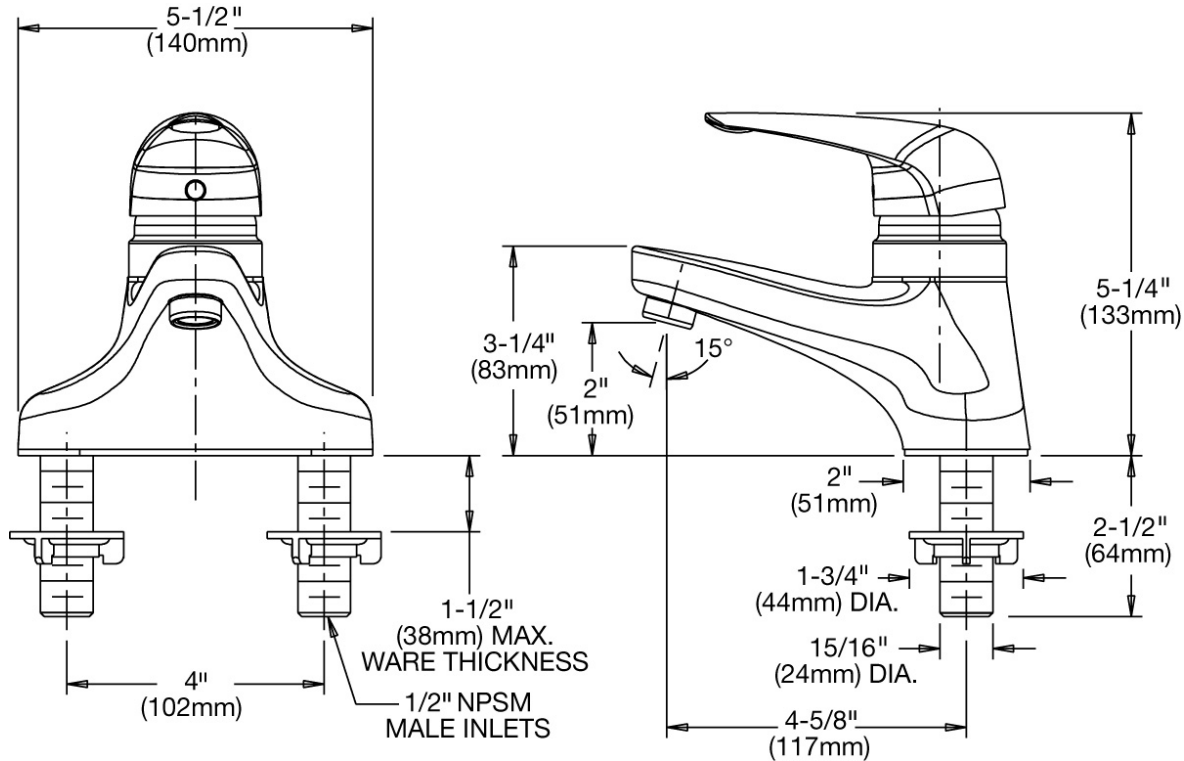

420-CP

Manual Faucets

Product Type

Deck Mounted 4" Fixed Centers Single Lever Hot and Cold Water Mixing Sink Faucet

Features & Specifications

- 4" Fixed Centers
- 1.5 GPM (5.7 L/min) Non-Aerating Outlet
- Ceramic Volume and Temperature Control Cartridge
- 1/2" NPSM Supply Inlets for 3/8" or 1/2" Flexible Riser
- 4 5/8" Center to Center Rigid Cast Brass Spout
- CFNow! Item Ships in 5 Days

Contractor _____

Submitted as Shown Submitted with Variations

Date _____

Architect/Engineer Specification

Chicago Faucets No. 420-CP, Sink Faucet for hot and cold water, single lever, deck-mounted with 4" fixed centers, chrome plated. Rigid, cast brass spout, 4-5/8" center-to-center. 1.5 GPM (5.7 L/min) pressure compensating, non-aerating, laminar outlet. Ceramic quarter-turn cartridge, features square, tapered stem. 1/2" NPSM supply inlets for 3/8" or 1/2" flexible riser. This product meets ADA ANSI/ICC A117.1 requirements and is tested and certified to industry standards: ASME A112.18.1/CSA B125.1, and Certified to NSF/ANSI 61, Section 9 by CSA.