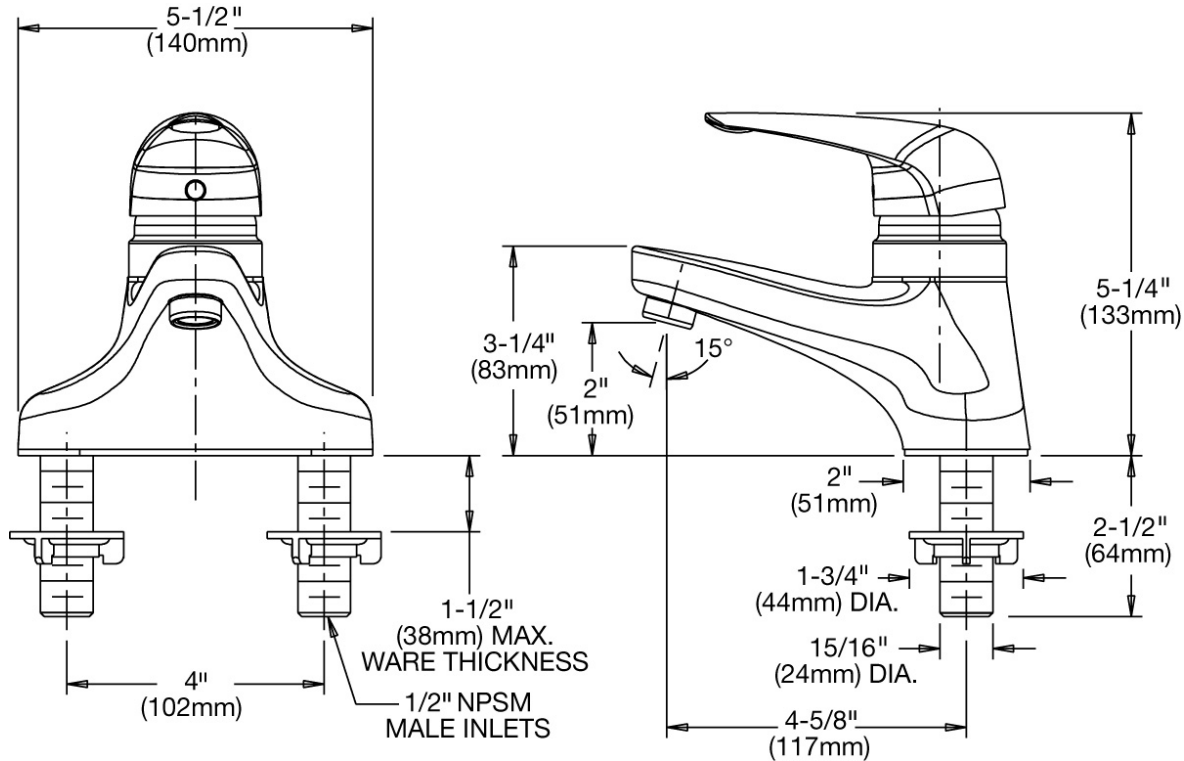

420-CP

Manual Faucets

Product Type

Deck Mounted 4" Fixed Centers Single Lever Hot and Cold Water Mixing Sink Faucet

Features & Specifications

- 4" Fixed Centers
- 1.5 GPM (5.7 L/min) Non-Aerating Outlet
- Ceramic
- 1/2" NPSM Supply Inlets for 3/8" or 1/2" Flexible Riser
- 4 5/8" Center to Center Rigid Cast Brass Spout
- CFNow! Item Ships in 5 Days

Contractor _____

Submitted as Shown Submitted with Variations

Date _____

Architect/Engineer Specification

Chicago Faucets No. 420-CP, Sink Faucet for hot and cold water, single lever, deck-mounted with 4" fixed centers, chrome plated. Rigid, cast brass spout, 4-5/8" center-to-center. 1.5 GPM (5.7 L/min) pressure compensating, non-aerating, laminar outlet. Ceramic quarter-turn cartridge, features square, tapered stem. 1/2" NPSM supply inlets for 3/8" or 1/2" flexible riser. This product meets ADA ANSI/ICC A117.1 requirements and is tested and certified to industry standards: ASME A112.18.1/CSA B125.1, and Certified to NSF/ANSI 61, Section 9 by CSA.