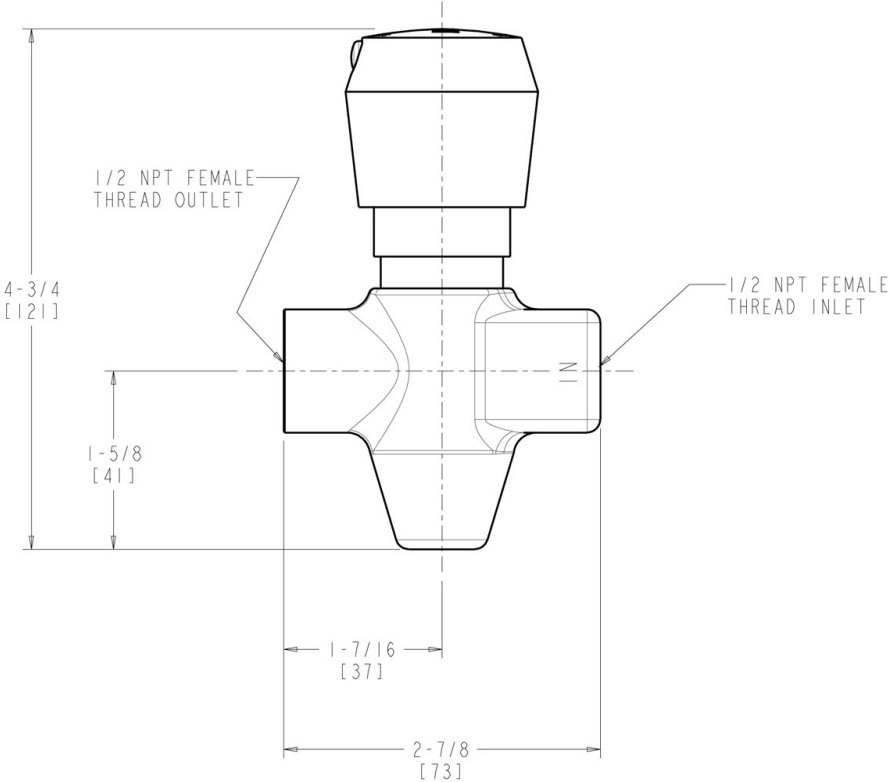

Product Type

Wall Mounted Straight Straight Urinal Valve

Features & Specifications

- Straight
- 1-3/4" Vandal Proof MVP Metering Push
- MVP Metering
- 1/2" NPT Female Thread Inlet
- 1/2" NPT Female Thread Outlet
- CFNow! Item Ships in 3 Days

Date _____

Architect/Engineer Specification

Chicago Faucets No. 339-665PSHCP, Straight Urinal Valve, wall-mounted, chrome plated. 1-3/4" metal, vandal-proof, push handle with index button. MVP self-closing, auto-timed metering cartridge, opens with push. 1/2" NPT female thread inlet. 1/2" NPT female thread outlet.