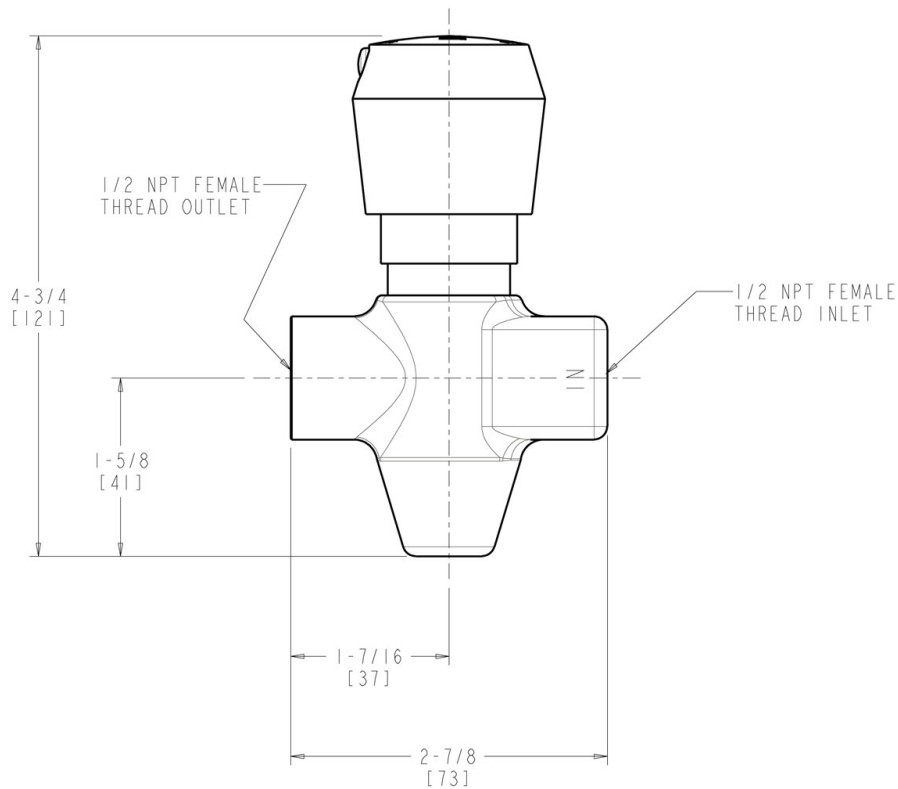

#### Features & Specifications

- Straight
- 1-3/4" Vandal Proof MVP Metering Push Handle
- MVP Metering Adjustable Cycle Time Closure Cartridge
- 1/2" NPT Female Thread Inlet
- 1/2" NPT Female Thread Outlet
- CFNow! Item Ships in 3 Days

### Architect/Engineer Specification

Chicago Faucets No. 339-665PSHCP, Straight Urinal Valve, wall-mounted, chrome plated. 1-3/4" metal, vandal-proof, push handle with index button. MVP self-closing, auto-timed metering cartridge, opens with push. 1/2" NPT female thread inlet. 1/2" NPT female thread outlet.