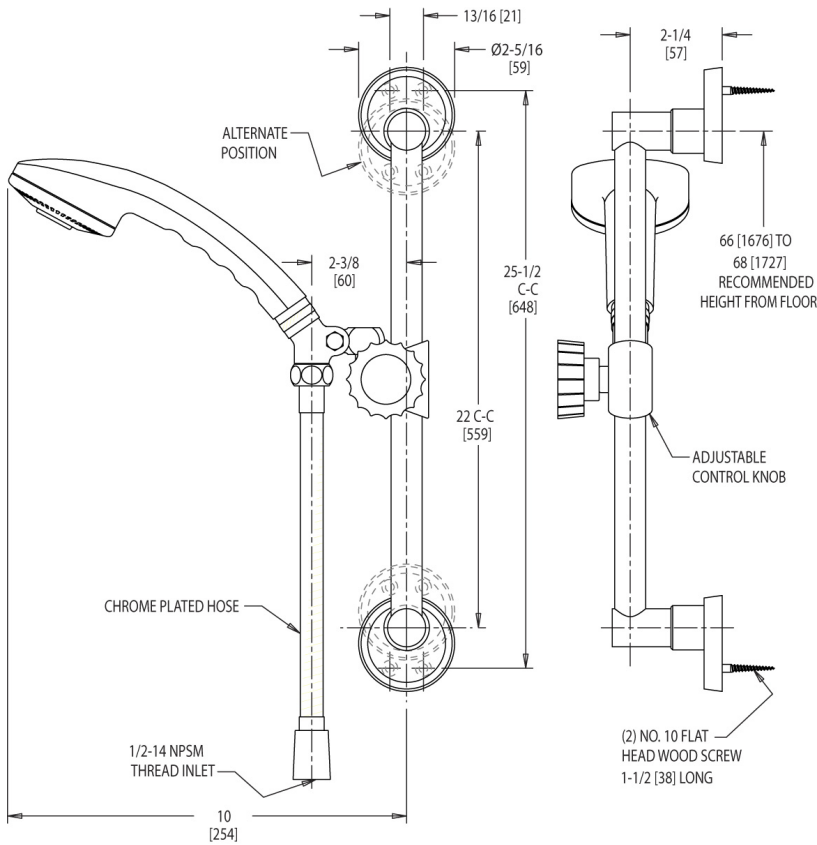

ACCESSORIES AND PARTS

151-CP

a Geberit company

Product Type

Wall Mounted Hand Shower Fitting

Features & Specifications

- 1/2" NPSM Female Thread Inlet
- Hand Spray Included
- 60" Chrome Plated Stainless Steel Hose
- CFNow! Item Ships in 3 Days

Submitted with Variations

Date _____

2100 South Clearwater Drive
Des Plaines, IL
P: 847/803-5000
F: 847/803-5454
Technical: 800/TEC-TRUE
www.chicagofaucets.com

Architect/Engineer Specification

Chicago Faucets No. 151-CP, Wall Mounted Hand Shower Fitting, chrome plated. 1/2" NPSM female thread inlet. Hand spray included. 60" chrome plated stainless steel hose.